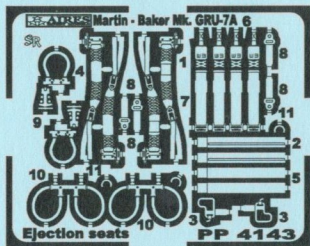

4143 1/48 M.B. Mk GRU 7A Ejection Seats

PHOTO-ETCHED METAL PARTS

RESIN PARTS

2x