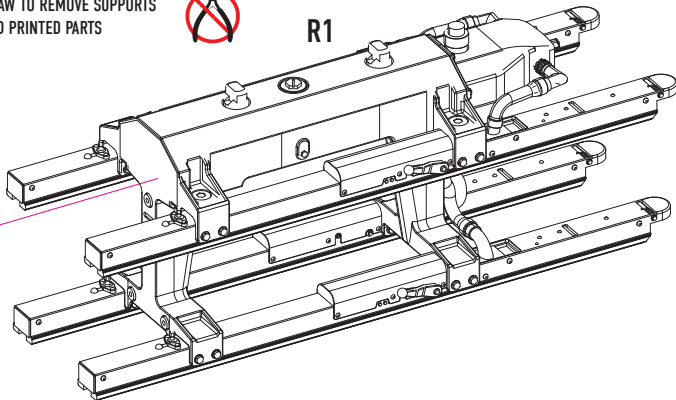

M299 - 4 RAIL LONGBOW LAUNCHER

FOR HELLFIRE MISSILES (2 PCS)
AH-64D/E, UH-60L, OH-58D, AH-1W/Z,
AH-6, UH-1N/Y, HH-60H, MH-60R/S

INSTRUCTION **RS72-0317**

USE A SAW TO REMOVE SUPPORTS
FROM 3D PRINTED PARTS

R1

P1

general issues: info@reskit.com.ua / claim resolution: claims@reskit.com.ua

RESKIT-MODELS.COM

fb.com/reskit.official

instagram.com/reskit_official

pinterest.com/reskit_official