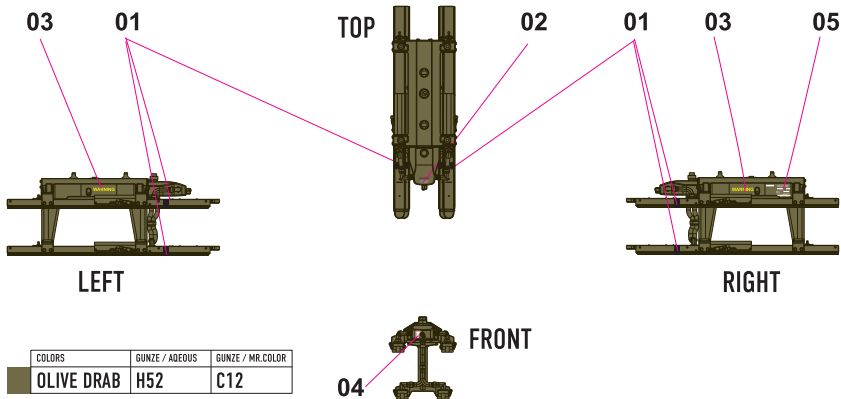

COLORS	GUNZE / AGEUS	GUNZE / MR.COLOR
OLIVE DRAB	H52	C12

general issues: info@reskit.com.ua / claim resolution: claims@reskit.com.ua

RESKIT-MODELS.COM

fb.com/reskit.official

instagram.com/reskit_official

pinterest.com/reskit_official