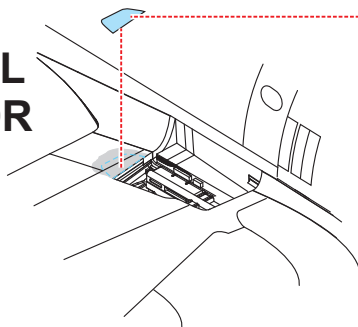

METAL
COLOR