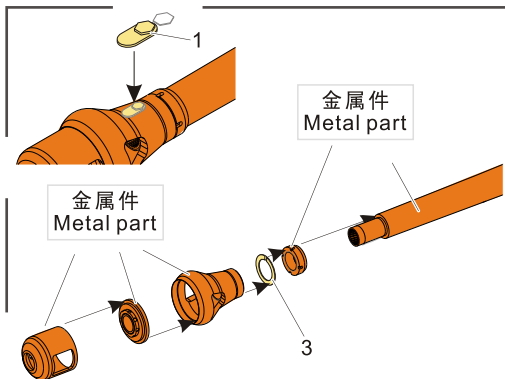

1/35 MILITARY MINIATURE VEHICLE UPGRADE SERIES VBS0170

WWII German Pz.Kpfw.VII lowe Super Heavy tank Barrel

二战德军VII号重型坦克狮式炮管

[For Amusing hobby 35A005]

VOYAGERMODEL®
The Best Upgrade Solution

沃雅®

↑
安装
install

B12
原零件编号
kit part number

C22
被替换的原零件编号
replaced kit part number

A1
改造件零件编号
PE/resin part number

切除
remove

VOYAGERMODEL® 无微不至 极尽享受
The Best Upgrade Solution

Recommended item

PE35543 | WWII German Pz.Kpfw.VII lowe Super Heavy tank