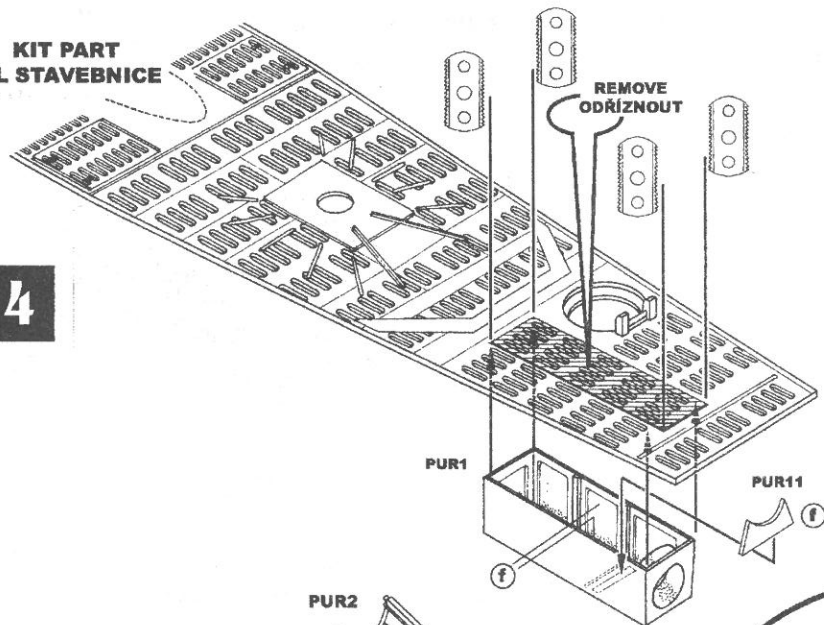

N72001
Velitelská sekce
Command section

N72002
Torpédová sekce
Torpedo section

- N72004 U-Boot VII Exterior set - part I - Turret
- N72005 U-Boot VII Officers' Ward rooms & Galley
- N72006 U-Boot VII Supplies loading on sea (food, boat, 1x torpedo)
- N72008 U-Boot VII Rear torpedoes' loading hatch
- N72009 U-Boot VII Winch for loading torpedoes

Use cyanoacrylate adhesive!

KIT PART
DÍL STAVEBNICE

4

5

6