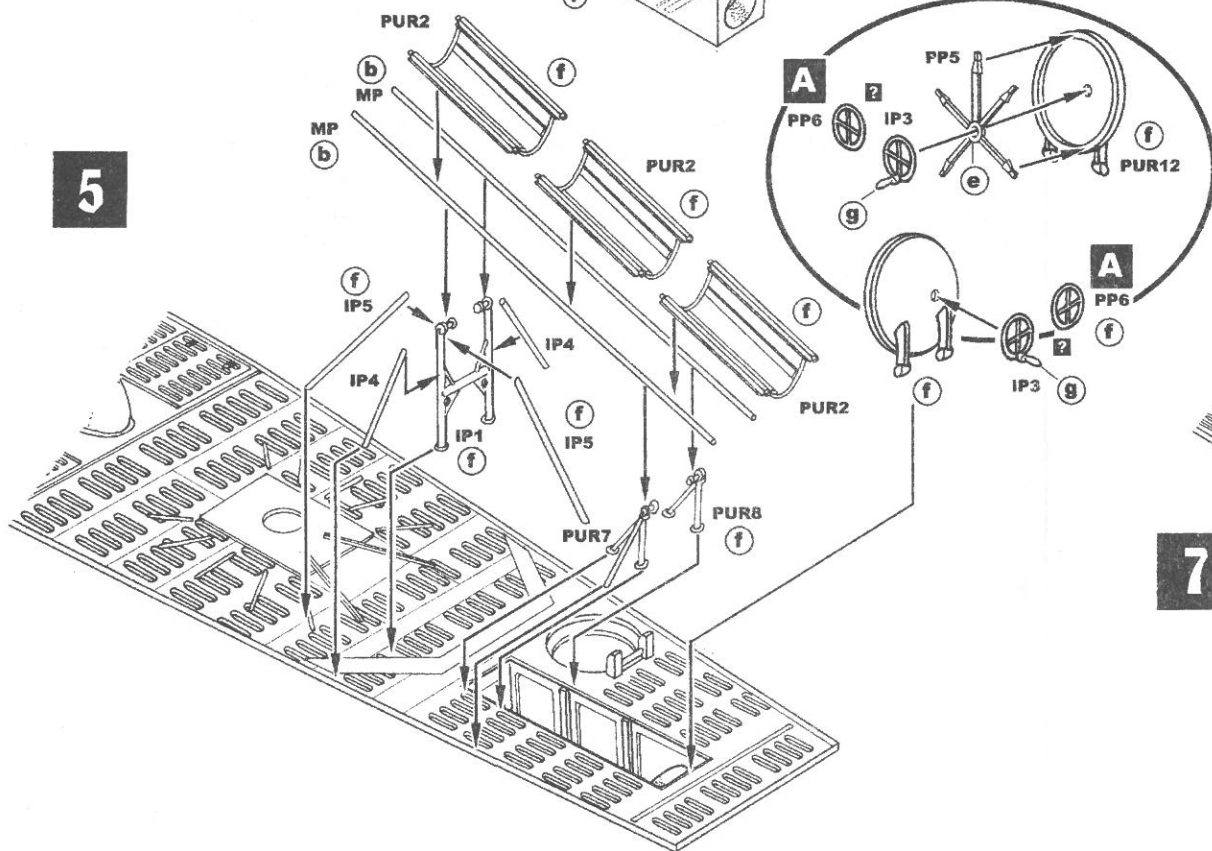

KIT PART
DÍL STAVEBNICE

4

5

6