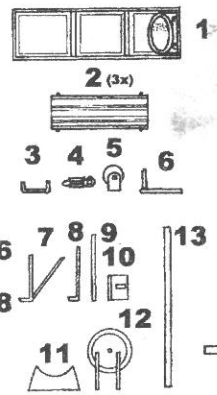

N72001
Velitelská sekce
Command section

N72002
Torpédová sekce
Torpedo section

- N72004 U-Boot VII Exterior set - part I - Turret
- N72005 U-Boot VII Officers' Ward rooms & Galley
- N72006 U-Boot VII Supplies loading on sea (food, boat, 1x torpedo)
- N72008 U-Boot VII Rear torpedoes' loading hatch
- N72009 U-Boot VII Winch for loading torpedoes

N72003
Motorová sekce
Engine section

Winch for loading torpedoes on sea
Nabíjení torpéd na moři

U-BOOT VII
Revell 1/72
05015

DETAILNÍ DOPLŇKOVÁ SADA
DETAIL COMPLEMENTARY SET

IP (injection parts) (2x)

PUR (polyurethan parts)