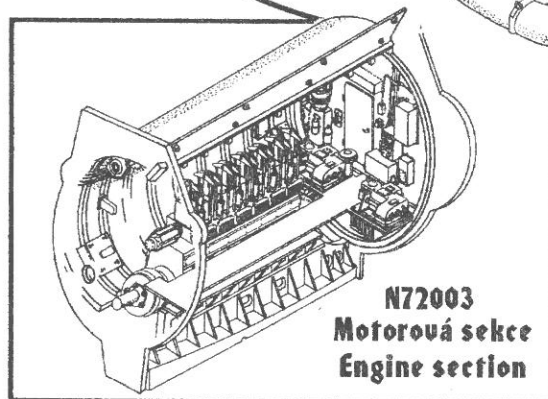

N72001
Velitelská sekce
Command section

N72002
Torpédová sekce
Torpedo section

- N72004 U-Boot VII Exterior set - part I - Turret
- N72005 U-Boot VII Officers' Ward rooms & Galley
- N72006 U-Boot VII Supplies loading on sea (food, boat, 1x torpedo)
- N72008 U-Boot VII Rear torpedoes' loading hatch
- N72009 U-Boot VII Winch for loading torpedoes

N72003
Motorová sekce
Engine section

Winch for loading torpedoes on sea
Nabíjení torpéd na moři

U-BOOT VII
Revell 1/72
05015

DETAILNÍ DOPLŇKOVÁ SADA
DETAIL COMPLEMENTARY SET

IP (injection parts) (2x)

PUR (polyurethan parts)