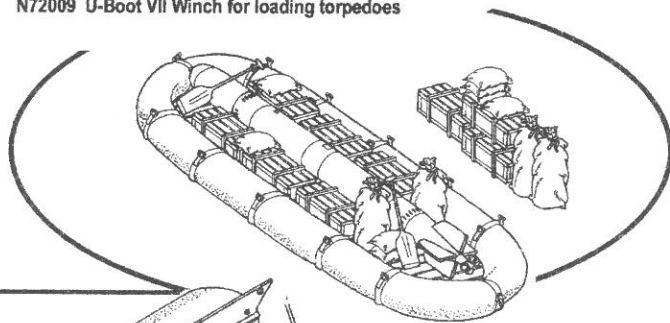

N72001
Velitelská sekce
Command section

N72002
Torpédová sekce
Torpedo section

- N72004 U-Boot VII Exterior set - part I - Turret
- N72005 U-Boot VII Officers' Ward rooms & Galley
- N72006 U-Boot VII Supplies loading on sea (food, boat, 1x torpedo)
- N72008 U-Boot VII Rear torpedoes' loading hatch
- N72009 U-Boot VII Winch for loading torpedoes

N72003
Motorová sekce
Engine section

Winch for loading torpedoes on sea
Nabíjení torpéd na moři

U-BOOT VII
Revell 1/72
05015

DETAILNÍ DOPLŇKOVÁ SADA
DETAIL COMPLEMENTARY SET

IP (injection parts) (2x)

PUR (polyurethan parts)