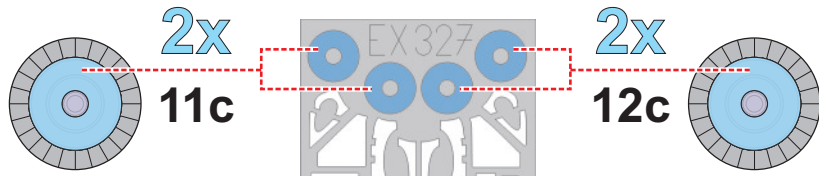

eduard
MASK

EX 327

Ju 87B 1/48

The die-cut mask for accurate canopy frame painting of the
Italeri scale 1/48 **KIT**

1.)

LIQUID MASK

2.)

3.)