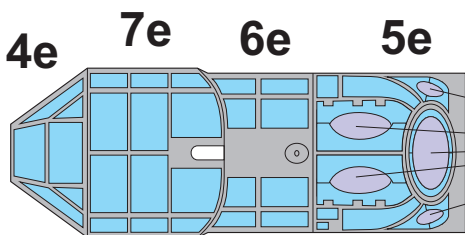

eduard
MASK

EX 327

Ju 87B 1/48

The die-cut mask for accurate canopy frame painting of the
Italeri scale 1/48 **KIT**

1.)

LIQUID MASK

2.)

3.)