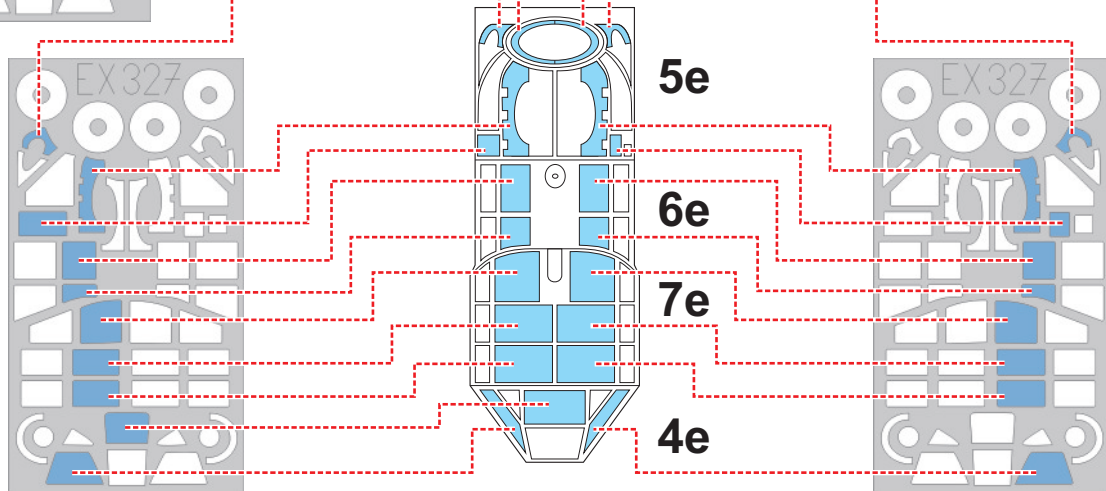

eduard
MASK

EX 327

Ju 87B 1/48

The die-cut mask for accurate canopy frame painting of the
Italeri scale 1/48 **KIT**

1.)

LIQUID MASK

2.)

3.)