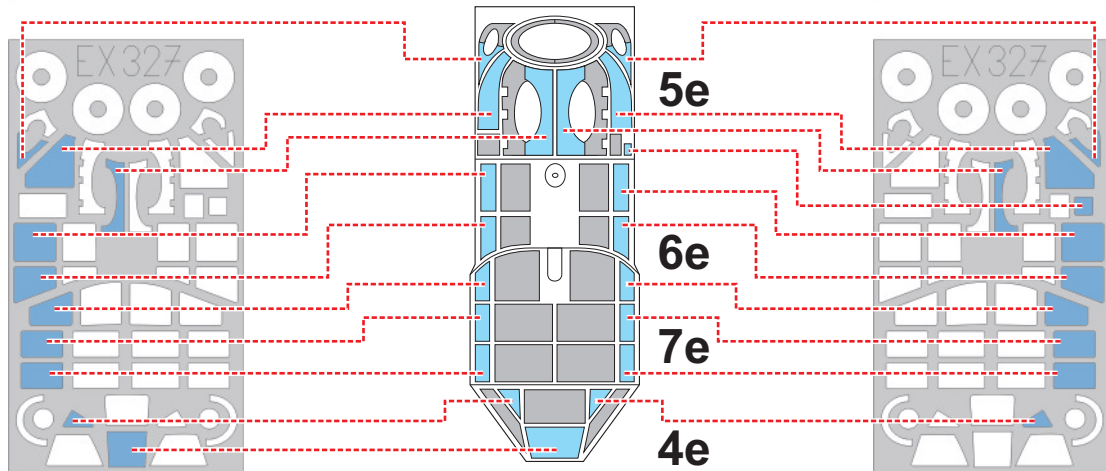

eduard
MASK

EX 327

Ju 87B 1/48

The die-cut mask for accurate canopy frame painting of the
Italeri scale 1/48 **KIT**

1.)

LIQUID MASK

2.)

3.)