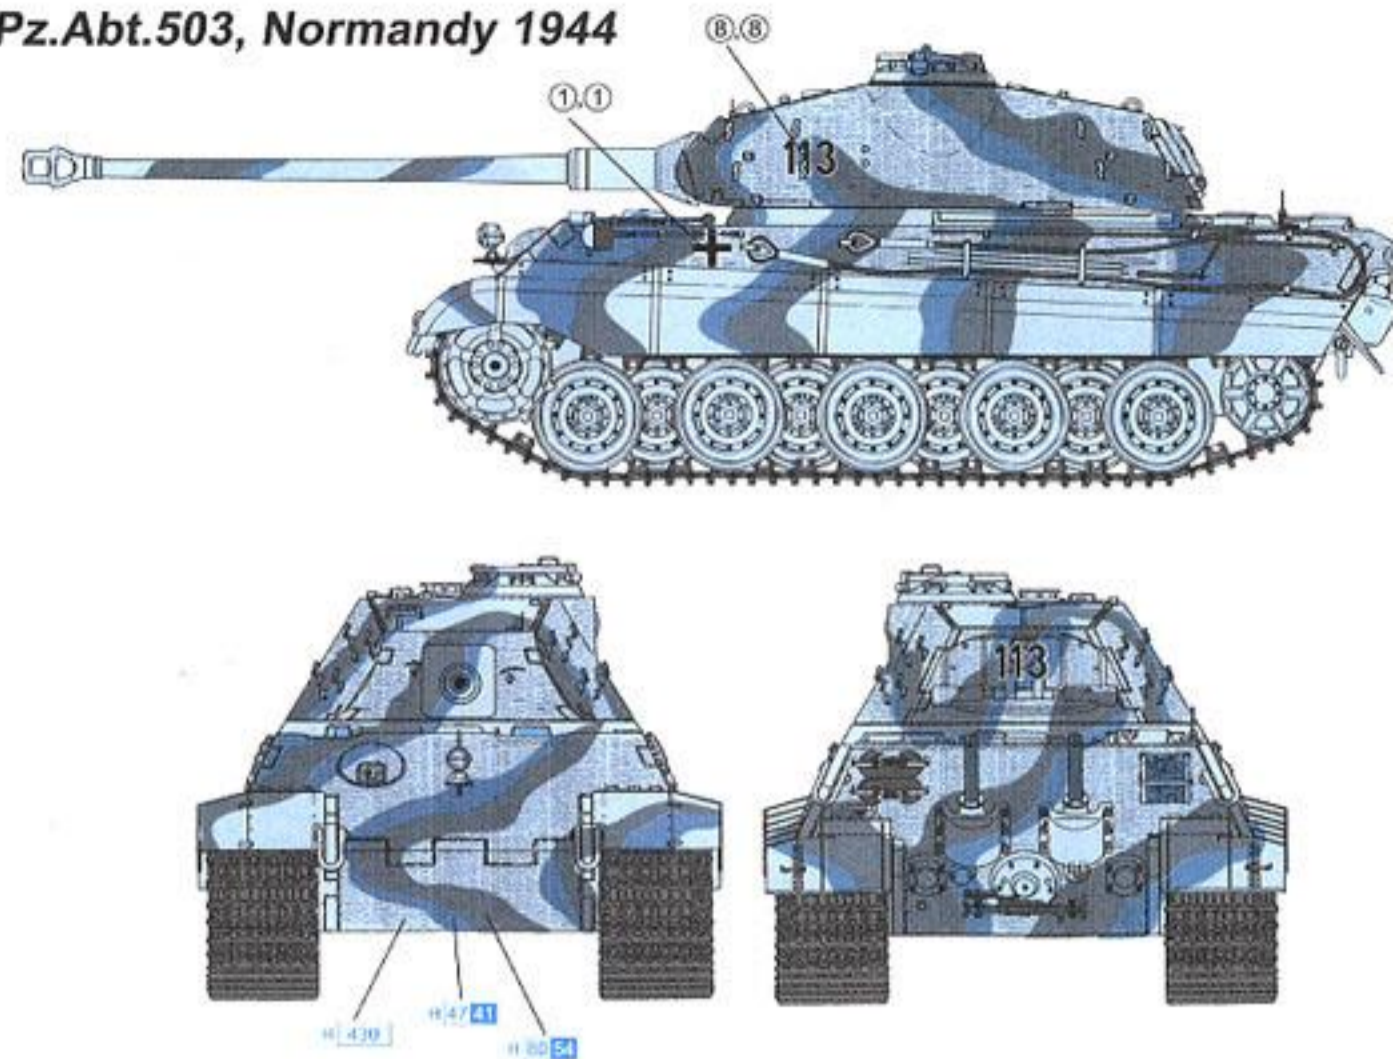

3./s.Pz.Abt.503, Hungary 1945

s.Pz.Abt.503, Normandy 1944