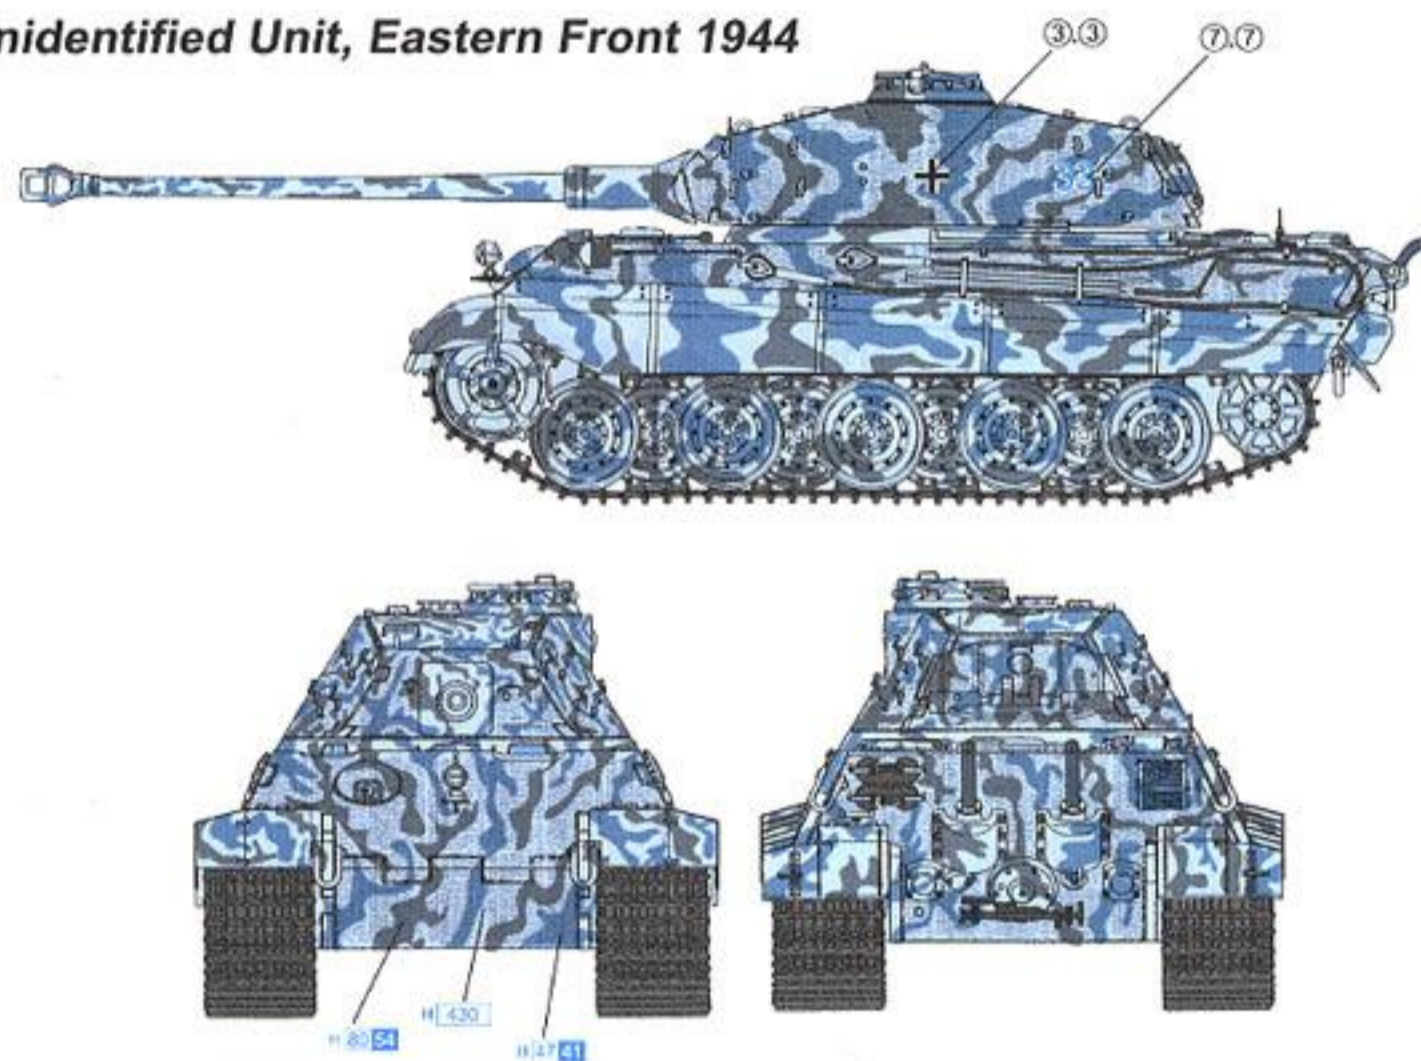

Unidentified Unit, Eastern Front 1944