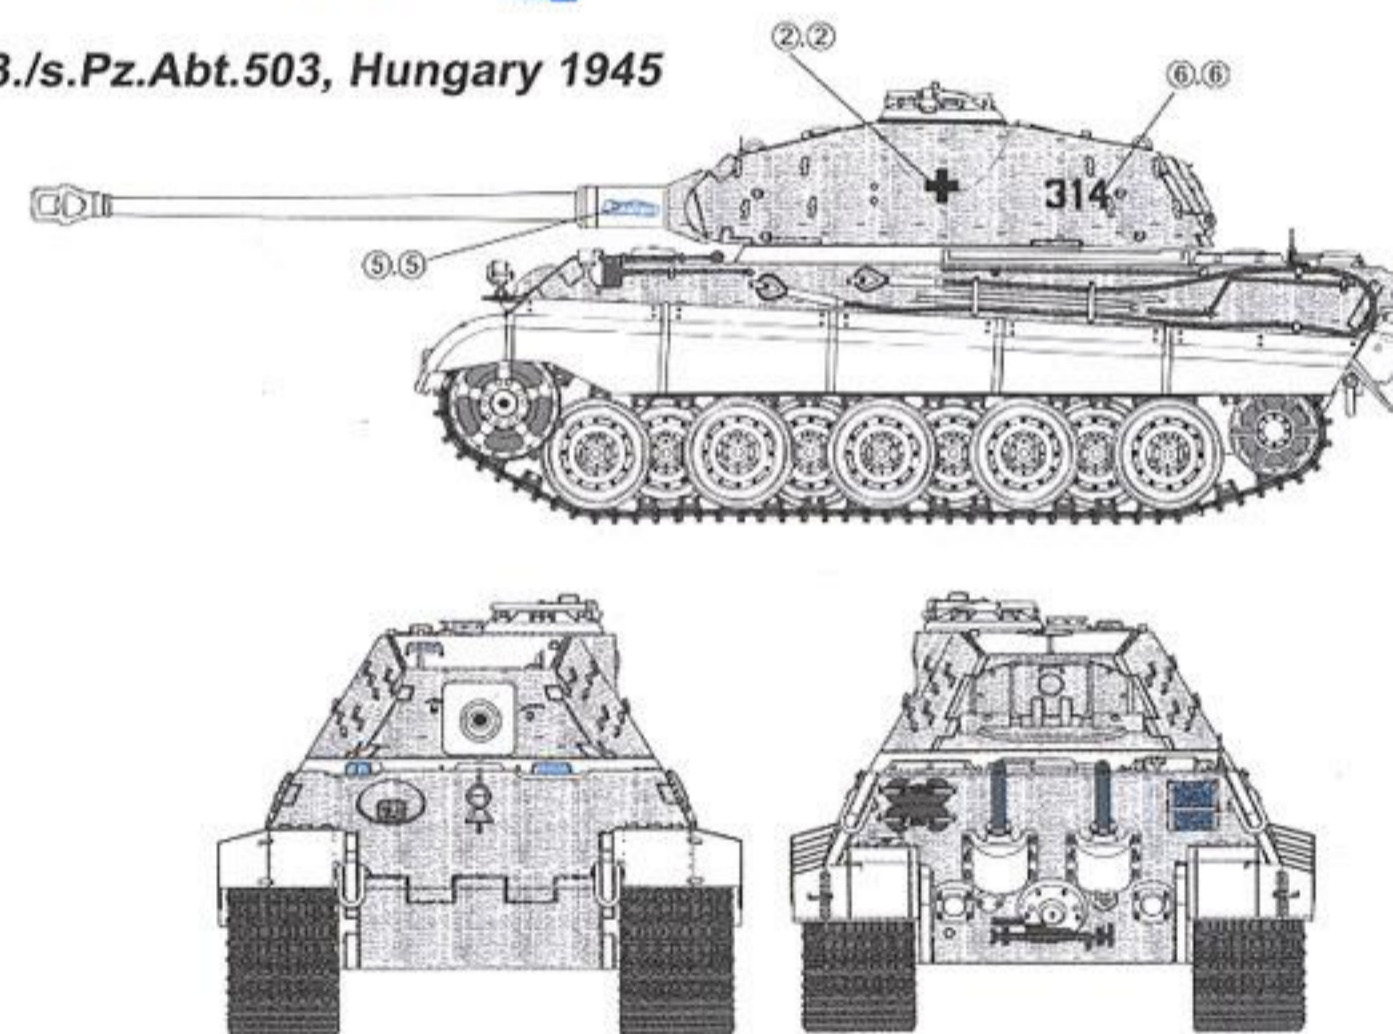

H.11 62	つや消しホワイト	1768	FLAT WHITE	MATTWEISS	BLANC MAT	BLANCO OPACO	啞白
H.12 33	つや消しブラック	1749	FLAT BLACK	MATTSCHWARZ	NOIR MAT	NERO OPACO	啞黒
H.18 28	黒鐵色	1415	STEEL	STAHL	ACIER	ACCIAIO	黒鐵
H.37 43	ウッドブラウン	1735	WOOD BROWN	HOLZBARAUN	BRUN BOIS	MARRONE LEGNO	木棕
H.47 41	レッドブラウン	2096	RED BROWN	ROT BRAUN	MARRON ROUGE	MARRONE ROSSICCO	紅褐色、
H.76 61	焼鐵色	1406	BURNT IRON	GEBR, EISEN	FER BRULE	FERRO BRUCIATO	燒鐵
H.80 54	カーキグリーン	1710	KHAKI GREEN	KHAKIGRÜN	VERT KHAKI	VERDE KAKI	砒礫綠
H.430	ダークイエロー	2099	DARK YELLOW	DUNKEL GELB	JAUNÉ FONCÉ	GIALLO SCURO	暗黃