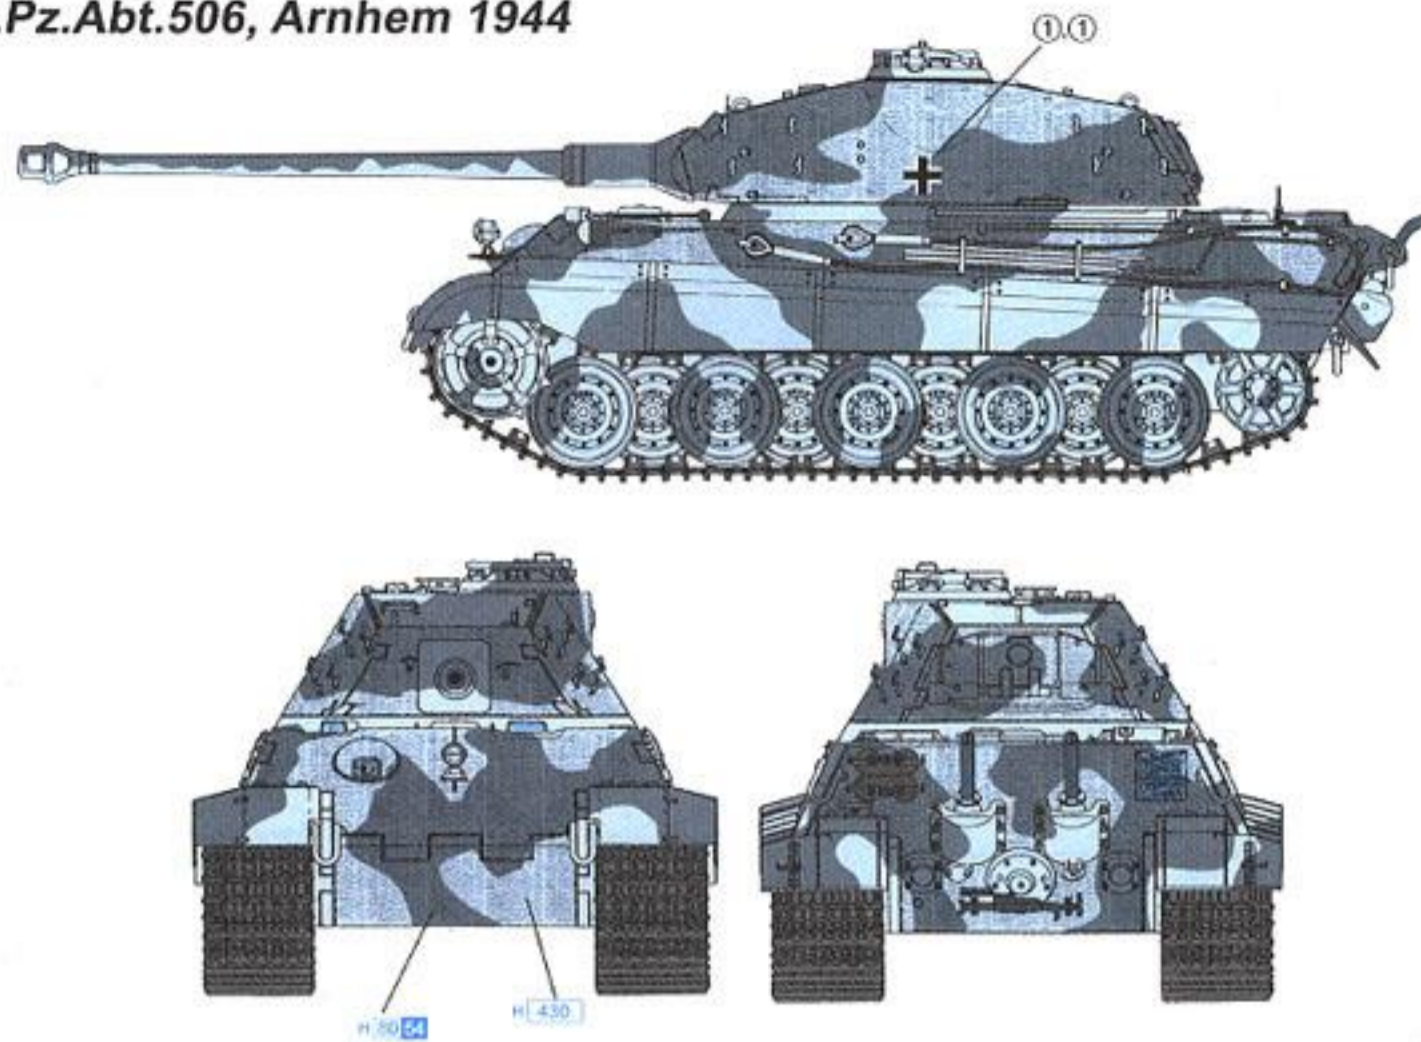

s.Pz.Abt.506, Arnhem 1944