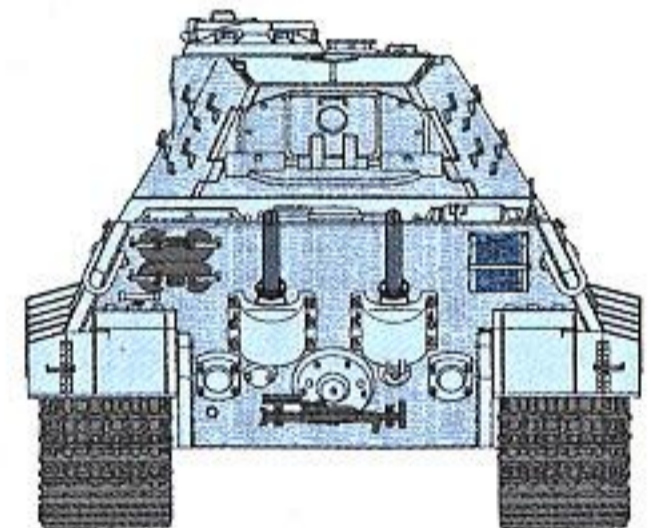

s.Pz.Kp.(Fkl)316, France 1944