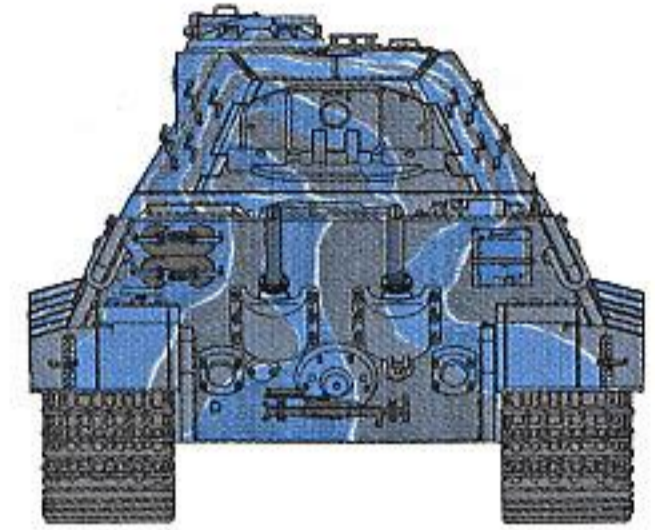

3./s.Pz.Abt.503, Mailly le Camp 1944