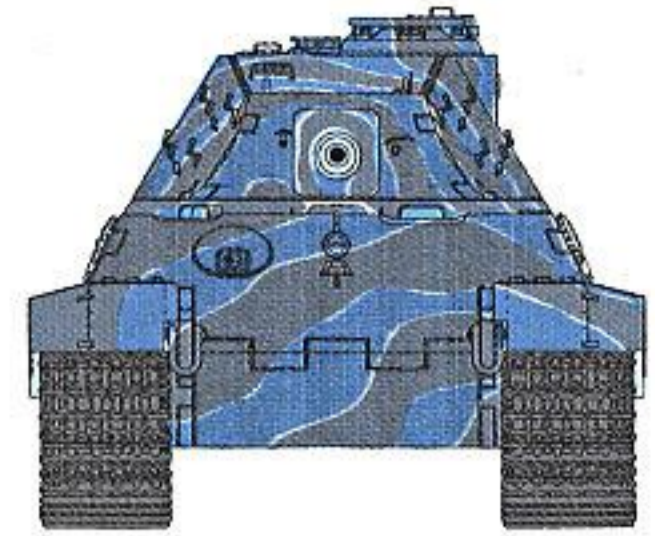

3./s.Pz.Abt.503, Mailly le Camp 1944