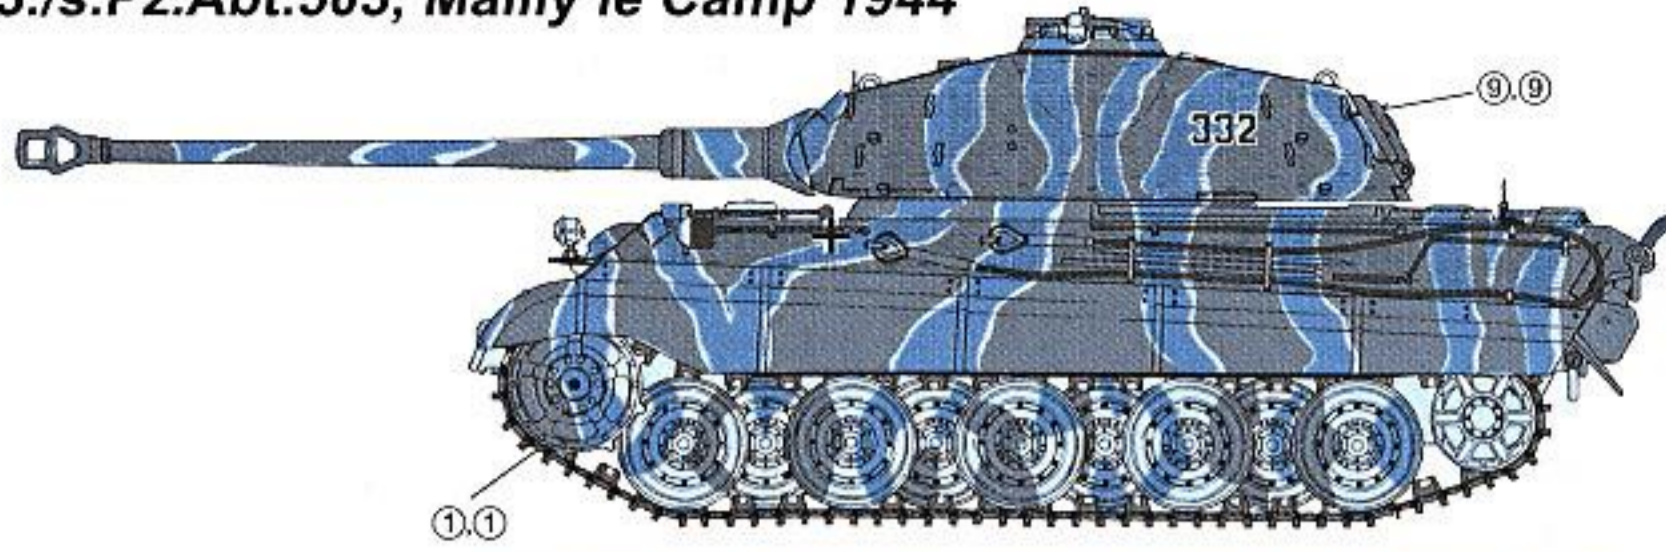

3./s.Pz.Abt.503, Mailly le Camp 1944