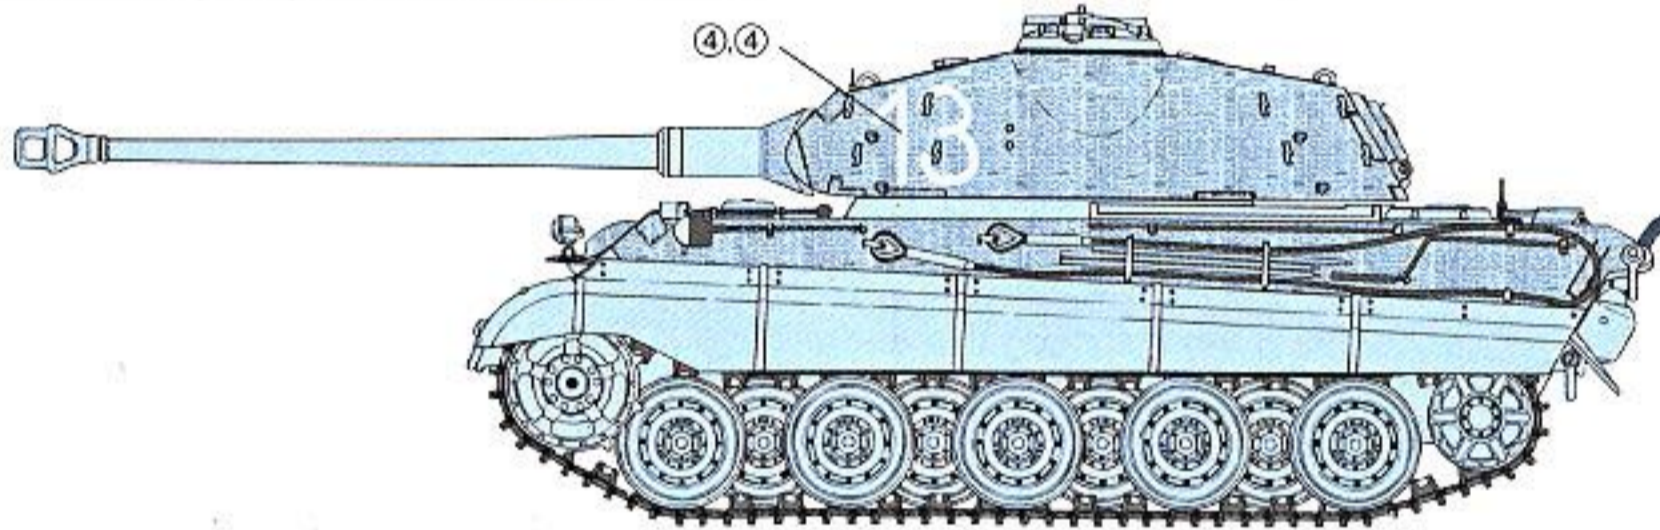

s.Pz.Kp.(Fkl)316, France 1944