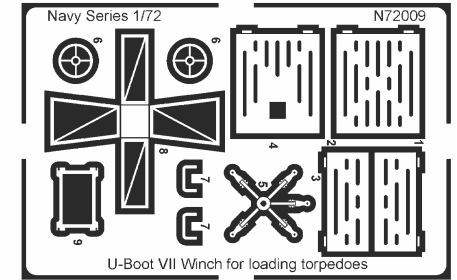

U-Boot U-VIIC - Winch for loading torpedos+2 sailors

Visit an official website and e-shop at www.cmkkits.com

5

IP (injection parts) (2x)

PUR (polyurethan parts)

PP (photo-etched parts)

MP (metal parts) (2x)