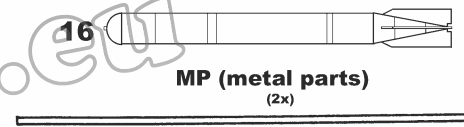

U-Boot U-VIIC - Winch for loading torpedos+2 sailors

Visit an official website and e-shop at www.cmkkits.com

5

IP (injection parts) (2x)

PUR (polyurethan parts)

PP (photo-etched parts)

MP (metal parts) (2x)