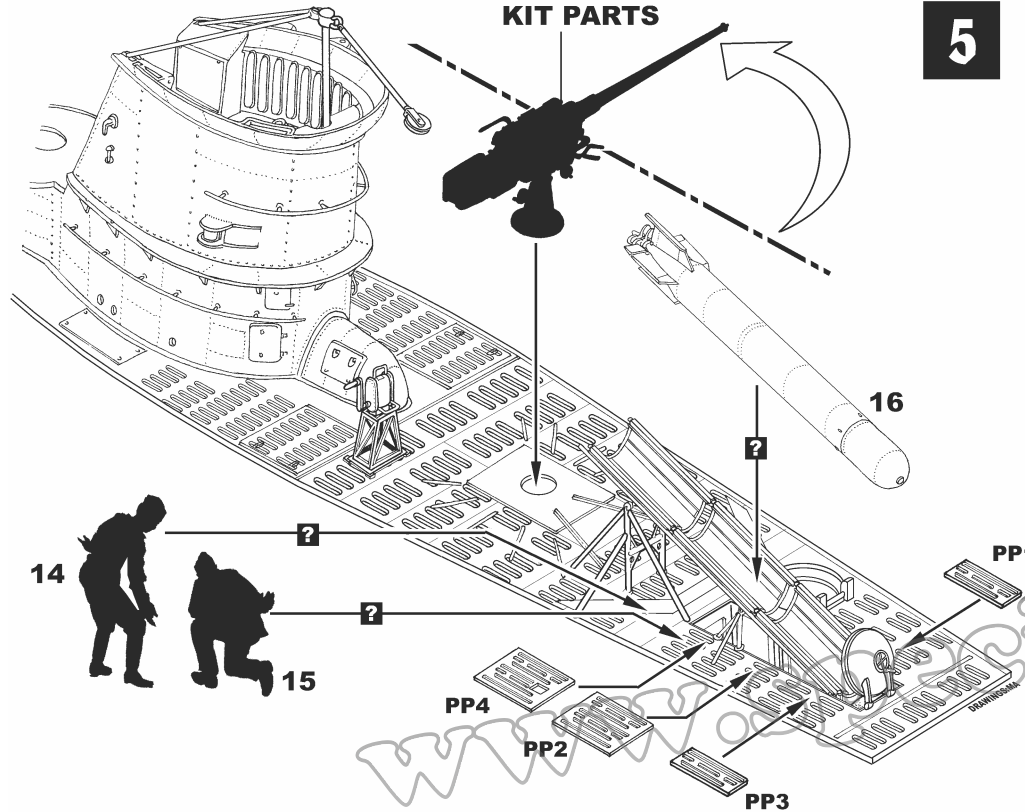

U-Boot U-VIIC - Winch for loading torpedos+2 sailors

Visit an official website and e-shop at www.cmkkits.com

5

IP (injection parts) (2x)

PUR (polyurethan parts)

PP (photo-etched parts)

MP (metal parts) (2x)