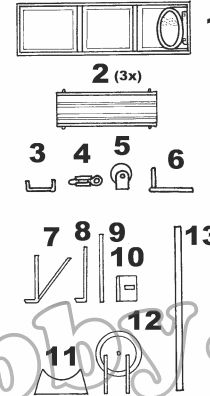

U-Boot U-VIIC - Winch for loading torpedos+2 sailors

Visit an official website and e-shop at www.cmkkits.com

5

IP (injection parts) (2x)

PUR (polyurethan parts)

PP (photo-etched parts)

MP (metal parts) (2x)