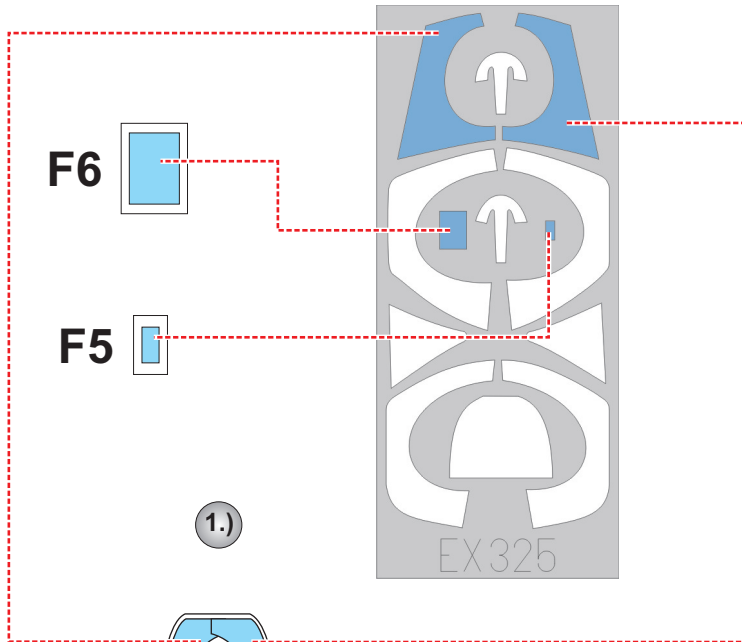

eduard
MASK

EX 325

Mirage 2000B/D/N 1/48

The die-cut mask for accurate canopy frame painting of the *Kinetic* scale 1/48 KIT

2.)

LIQUID MASK ■

F11 F8 F9 F10

3.)