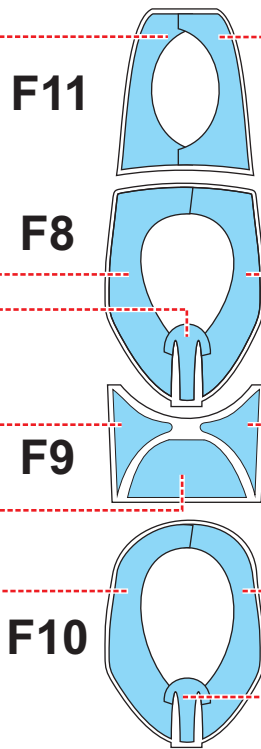

eduard
MASK

EX 325

Mirage 2000B/D/N 1/48

The die-cut mask for accurate canopy frame painting of the *Kinetic* scale 1/48 KIT

2.)

LIQUID MASK ■

F11 F8 F9 F10

3.)