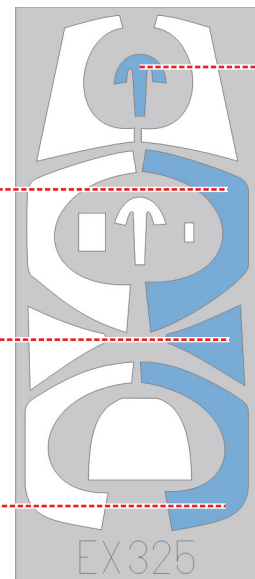

eduard
MASK

EX 325

Mirage 2000B/D/N 1/48

The die-cut mask for accurate canopy frame painting of the *Kinetic* scale 1/48 KIT

2.)

LIQUID MASK ■

F11 F8 F9 F10

3.)