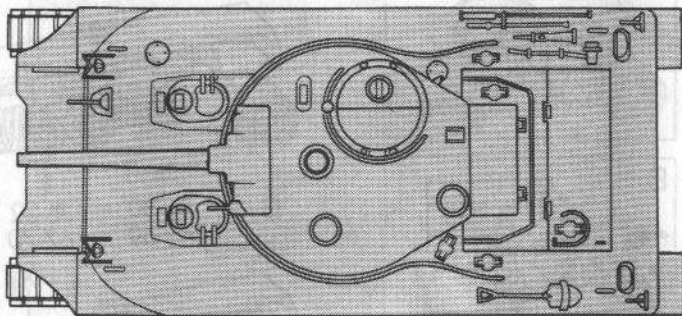

SHERMAN M4A1

SPECIFICATION GENERAL

CREW: 5

COMBAT WEIGHT: 34.75 TONS

LENGTH OVERALL: MT. 5.90

HULL LENGTH: MT. 5.90

WIDTH: MT. 2.90

HEIGHT: MT. 2.85

GROUND CLEARANCE: MT. 0.43

TRACK WIDTH: MT. 0.40

ENGINE

WRIGHT R-975

ARMAMENT

1 75 MM M3 GUN

1 12.7 MM M2HB MACHINE GUN

2 7.62 MM MACHINE GUNS

1/72 SCALE

KIT 8308

PERFORMANCE

MAXIMUM SPEED: 40 KM/H

COMBAT RANGE: 180 KMS