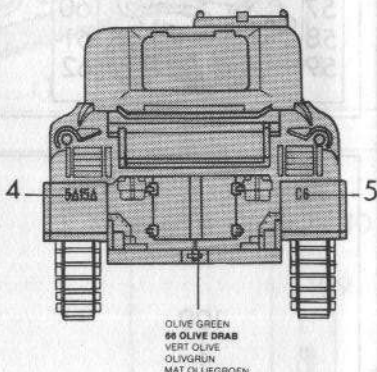

SHERMAN M4A1

SPECIFICATION GENERAL

CREW: 5

COMBAT WEIGHT: 34.75 TONS

LENGTH OVERALL: MT. 5.90

HULL LENGTH: MT. 5.90

WIDTH: MT. 2.90

HEIGHT: MT. 2.85

GROUND CLEARANCE: MT. 0.43

TRACK WIDTH: MT. 0.40

ENGINE

WRIGHT R-975

ARMAMENT

1 75 MM M3 GUN

1 12.7 MM M2HB MACHINE GUN

2 7.62 MM MACHINE GUNS

1/72 SCALE

KIT 8308

PERFORMANCE

MAXIMUM SPEED: 40 KM/H

COMBAT RANGE: 180 KMS