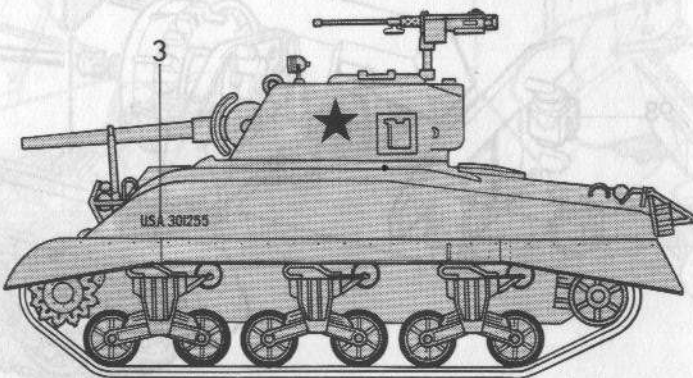

SHERMAN M4A1

SPECIFICATION GENERAL

CREW: 5

COMBAT WEIGHT: 34.75 TONS

LENGTH OVERALL: MT. 5.90

HULL LENGTH: MT. 5.90

WIDTH: MT. 2.90

HEIGHT: MT. 2.85

GROUND CLEARANCE: MT. 0.43

TRACK WIDTH: MT. 0.40

ENGINE

WRIGHT R-975

ARMAMENT

1 75 MM M3 GUN

1 12.7 MM M2HB MACHINE GUN

2 7.62 MM MACHINE GUNS

1/72 SCALE

KIT 8308

PERFORMANCE

MAXIMUM SPEED: 40 KM/H

COMBAT RANGE: 180 KMS