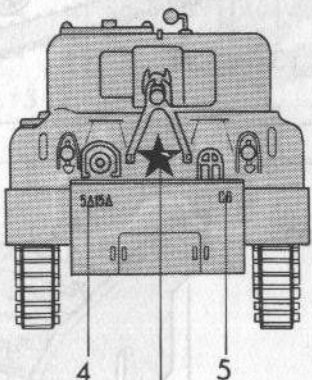

SHERMAN M4A1

SPECIFICATION GENERAL

CREW: 5

COMBAT WEIGHT: 34.75 TONS

LENGTH OVERALL: MT. 5.90

HULL LENGTH: MT. 5.90

WIDTH: MT. 2.90

HEIGHT: MT. 2.85

GROUND CLEARANCE: MT. 0.43

TRACK WIDTH: MT. 0.40

ENGINE

WRIGHT R-975

ARMAMENT

1 75 MM M3 GUN

1 12.7 MM M2HB MACHINE GUN

2 7.62 MM MACHINE GUNS

1/72 SCALE

KIT 8308

PERFORMANCE

MAXIMUM SPEED: 40 KM/H

COMBAT RANGE: 180 KMS