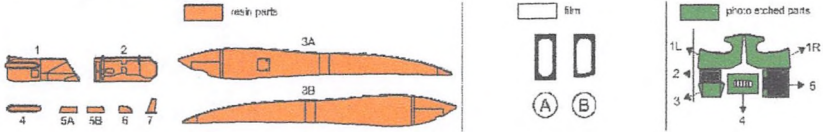

GRANAS 6A, 22100, TRIPOLI, GREEC E www.grandmodels.gr. Tel: +30 2710 232331

F-16 C Block 50/52 + 50/52 M Advanced