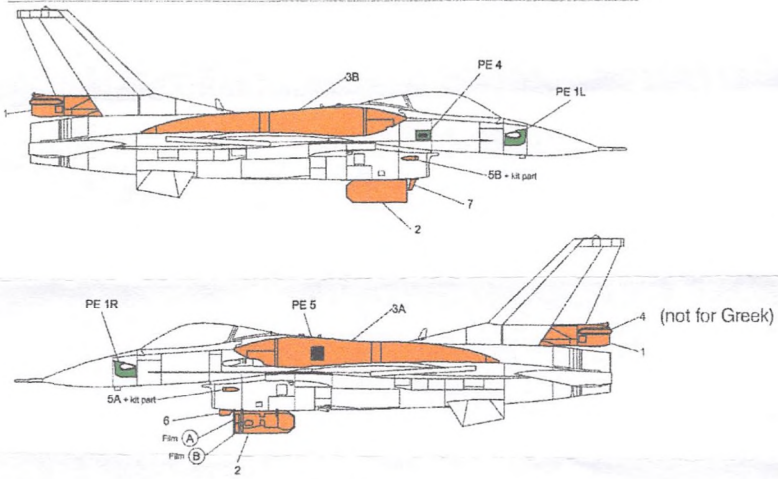

GRANAS 6A, 22100, TRIPOLI, GREEC E www.grandmodels.gr. Tel: +30 2710 232331

F-16 C Block 50/52 + 50/52 M Advanced