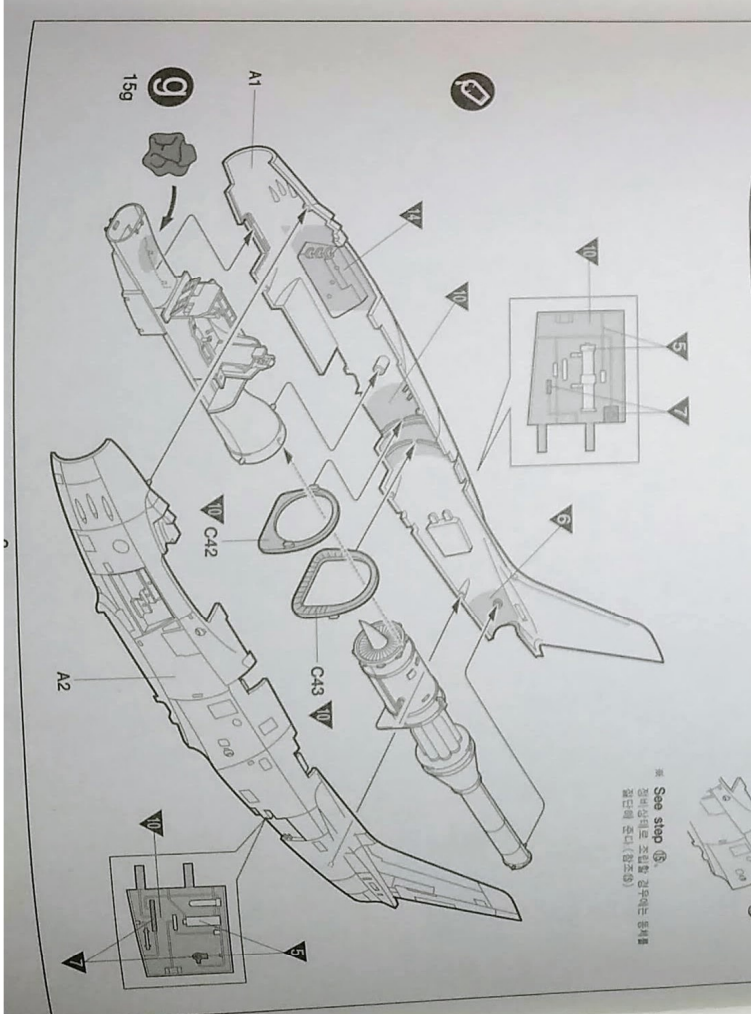

LESZ CI QUI SUIT AVANT DE COMMENCER LE MONTAGE-
-Avant de commencer le montage, veuillez lire attentivement le manuel.
-Vérifiez la liste des outils et des matériaux avant de commencer le travail.
-N'utilisez que les outils et les matériaux recommandés.
-N'utilisez pas d'autres outils ou matériaux.
-N'utilisez pas d'autres outils ou matériaux.
-N'utilisez pas d'autres outils ou matériaux.
-N'utilisez pas d'autres outils ou matériaux.
-N'utilisez pas d'autres outils ou matériaux.
-N'utilisez pas d'autres outils ou matériaux.

ALL GEMEINE HINWEISE-
-Vor dem Zusammenbau lesen Sie bitte das Handbuch sorgfältig durch.
-Überprüfen Sie die Liste der Werkzeuge und Materialien vor dem Start.
-Verwenden Sie nur die empfohlenen Werkzeuge und Materialien.
-Verwenden Sie keine anderen Werkzeuge oder Materialien.
-Verwenden Sie keine anderen Werkzeuge oder Materialien.
-Verwenden Sie keine anderen Werkzeuge oder Materialien.
-Verwenden Sie keine anderen Werkzeuge oder Materialien.
-Verwenden Sie keine anderen Werkzeuge oder Materialien.

※ See step 5.
※ 5단계 참조.
※ 5 단계 참조.