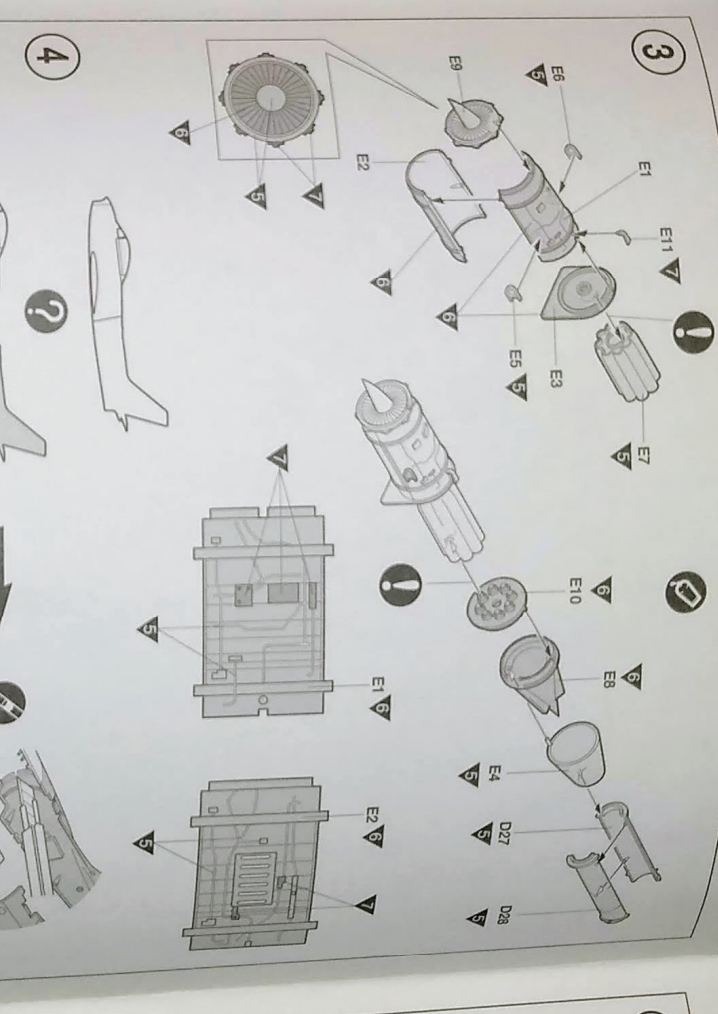

LESZ CI QUI SUIT AVANT DE COMMENCER LE MONTAGE-
-Avant de commencer le montage, veuillez lire attentivement le manuel.
-Vérifiez la liste des outils et des matériaux avant de commencer le travail.
-N'utilisez que les outils et les matériaux recommandés.
-N'utilisez pas d'autres outils ou matériaux.
-N'utilisez pas d'autres outils ou matériaux.
-N'utilisez pas d'autres outils ou matériaux.
-N'utilisez pas d'autres outils ou matériaux.
-N'utilisez pas d'autres outils ou matériaux.
-N'utilisez pas d'autres outils ou matériaux.

ALL GEMEINE HINWEISE-
-Vor dem Zusammenbau lesen Sie bitte das Handbuch sorgfältig durch.
-Überprüfen Sie die Liste der Werkzeuge und Materialien vor dem Start.
-Verwenden Sie nur die empfohlenen Werkzeuge und Materialien.
-Verwenden Sie keine anderen Werkzeuge oder Materialien.
-Verwenden Sie keine anderen Werkzeuge oder Materialien.
-Verwenden Sie keine anderen Werkzeuge oder Materialien.
-Verwenden Sie keine anderen Werkzeuge oder Materialien.
-Verwenden Sie keine anderen Werkzeuge oder Materialien.

※ See step 5.
※ 5단계 참조.
※ 5 단계 참조.