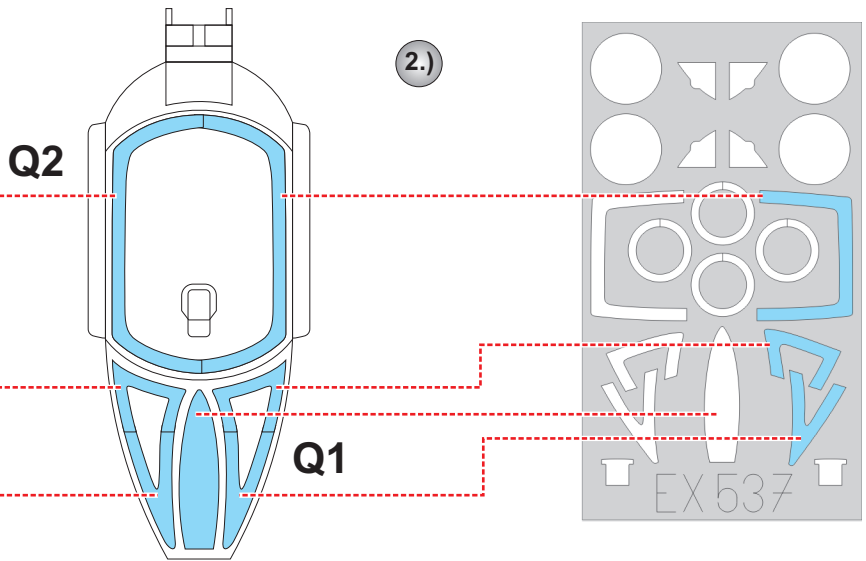

eduard
MASK

EX 537

MiG-27 1/48

The die-cut mask for accurate canopy frame painting of the
Trumpeter 05802 scale *1/48 KIT*

3.)

LIQUID MASK

4.)