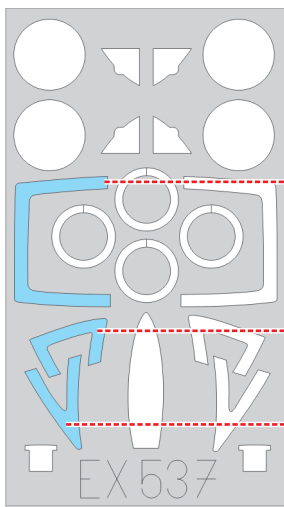

eduard
MASK

EX 537

MiG-27 1/48

The die-cut mask for accurate canopy frame painting of the
Trumpeter 05802 scale *1/48 KIT*

3.)

LIQUID MASK

4.)