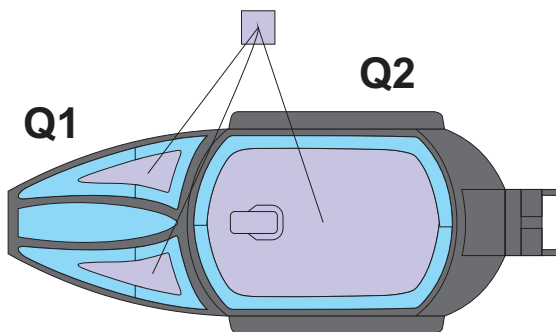

eduard
MASK

EX 537

MiG-27 1/48

The die-cut mask for accurate canopy frame painting of the
Trumpeter 05802 scale *1/48 KIT*

3.)

LIQUID MASK

4.)