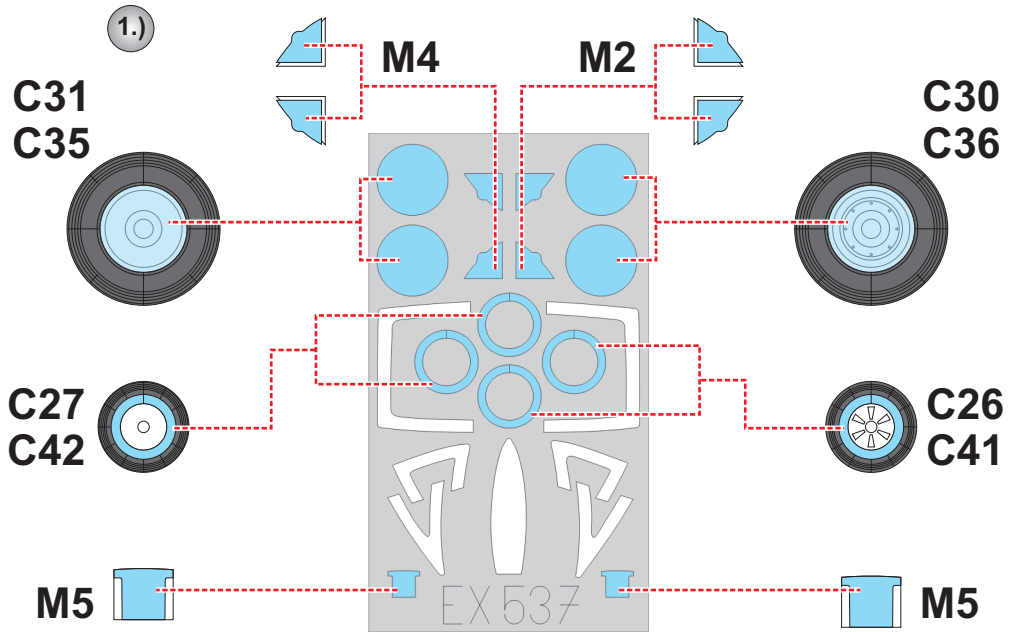

eduard
MASK

EX 537

MiG-27 1/48

The die-cut mask for accurate canopy frame painting of the
Trumpeter 05802 scale *1/48 KIT*

3.)

LIQUID MASK

4.)