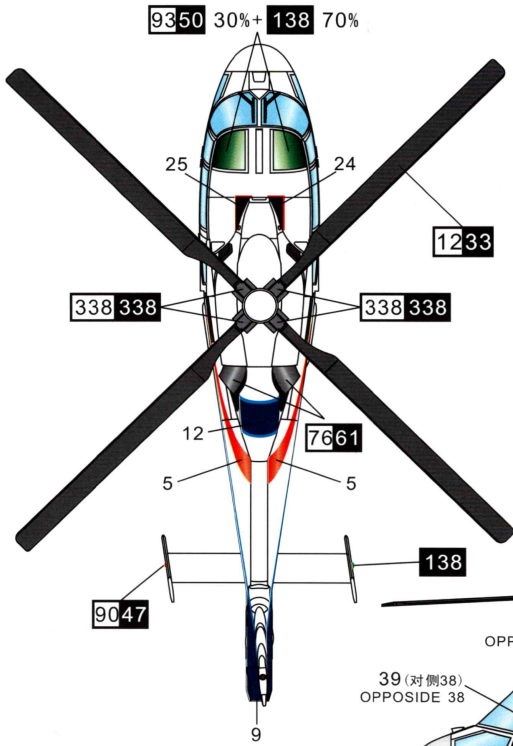

Marking and Painting

涂装和水贴说明

涂装说明 (Mr. Hobby)