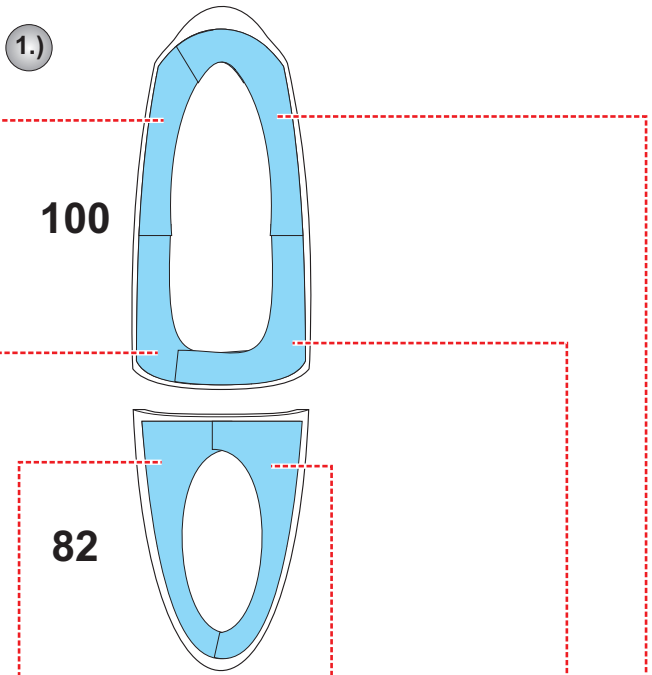

eduard
MASK

EX 322

EF-2000 Two-seater 1/48

The die-cut mask for accurate canopy frame painting of the
Revell scale 1/48 KIT

2.)

LIQUID MASK 

82

100