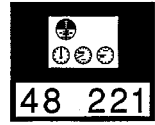

F/A-18A Hornet

1/48 scale detail set for Hasegawa kit

-  OPPOSITE SIDE
-  REMOVE
-  BEND
-  REPLACE
-  GRIND
-  OPTION

A SEAT

B COCKPIT

C CANOPY

D GRILLS

E BOARDING LADDER