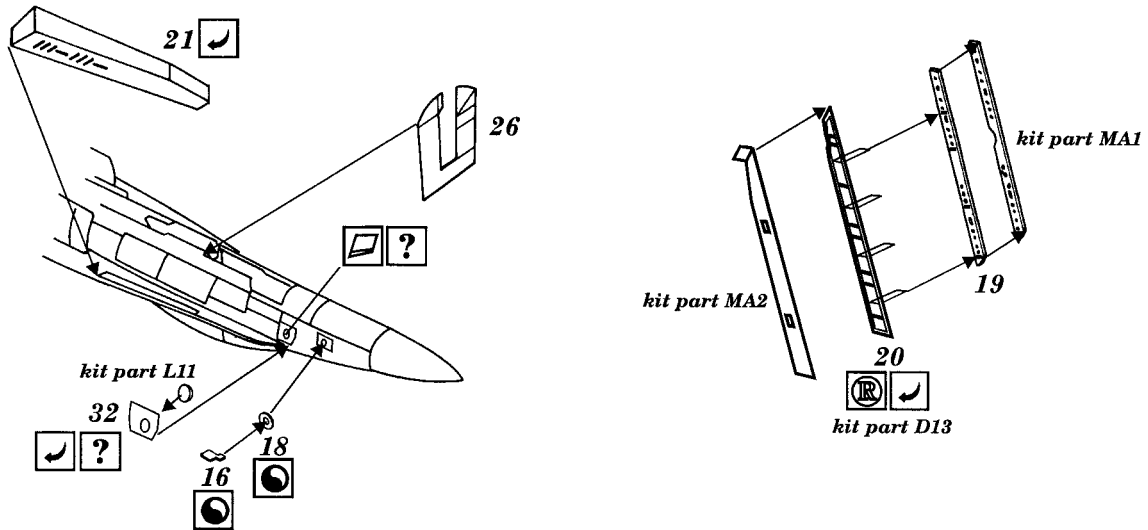

F/A-18A Hornet

1/48 scale detail set for Hasegawa kit

-  OPPOSITE SIDE
-  REMOVE
-  BEND
-  REPLACE
-  GRIND
-  OPTION

A SEAT

B COCKPIT

C CANOPY

D GRILLS

E BOARDING LADDER

? for CF-188 version only

F EXHAUST NOZZLES

Ⓜ kit part K12

G FORMATION LIGHTS