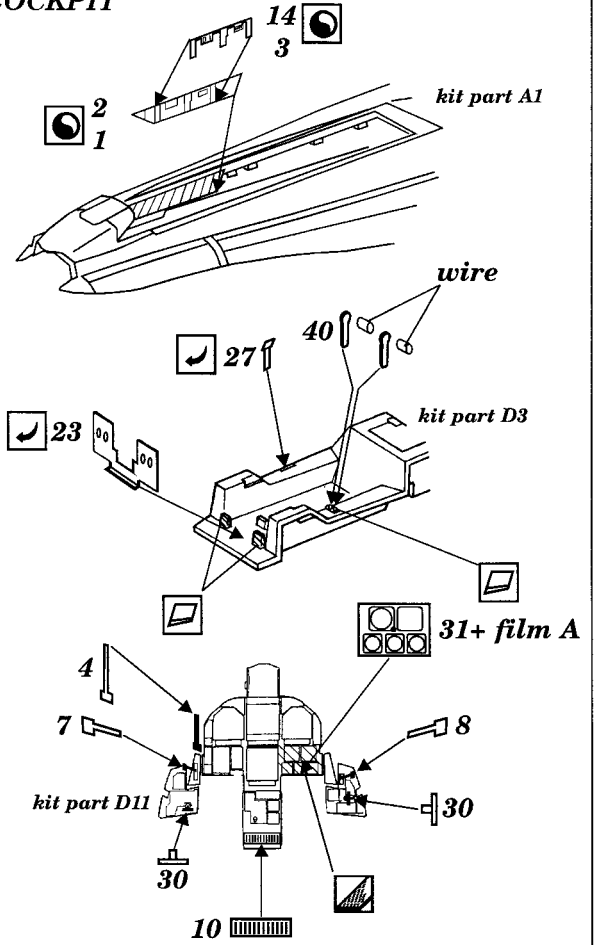

F/A-18A Hornet

1/48 scale detail set for Hasegawa kit

-  OPPOSITE SIDE
-  REMOVE
-  BEND
-  REPLACE
-  GRIND
-  OPTION

A SEAT

B COCKPIT

C CANOPY

D GRILLS

E BOARDING LADDER

? for CF-188 version only

F EXHAUST NOZZLES

Ⓜ kit part K12

G FORMATION LIGHTS