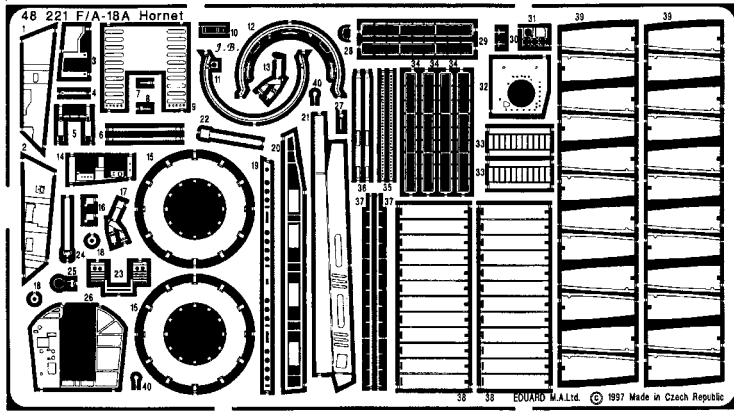

F/A-18A Hornet

1/48 scale detail set for Hasegawa kit

-  OPPOSITE SIDE
-  REMOVE
-  BEND
-  REPLACE
-  GRIND
-  OPTION

A SEAT

B COCKPIT

C CANOPY

D GRILLS

E BOARDING LADDER

? for CF-188 version only

F EXHAUST NOZZLES

Ⓜ kit part K12

G FORMATION LIGHTS