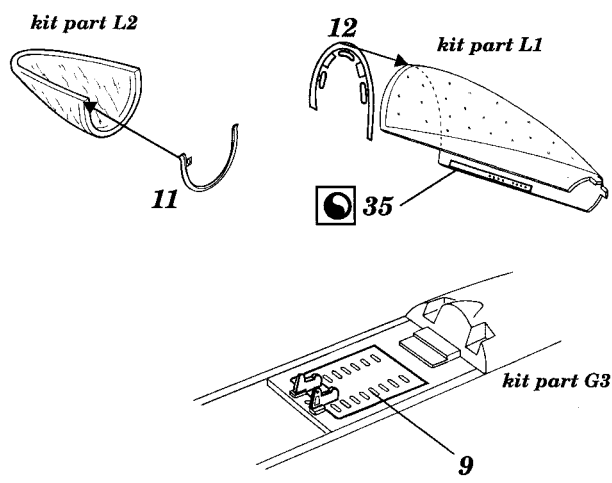

F/A-18A Hornet

1/48 scale detail set for Hasegawa kit

-  OPPOSITE SIDE
-  REMOVE
-  BEND
-  REPLACE
-  GRIND
-  OPTION

A SEAT

B COCKPIT

C CANOPY

D GRILLS

E BOARDING LADDER

? for CF-188 version only

F EXHAUST NOZZLES

Ⓜ kit part K12

G FORMATION LIGHTS