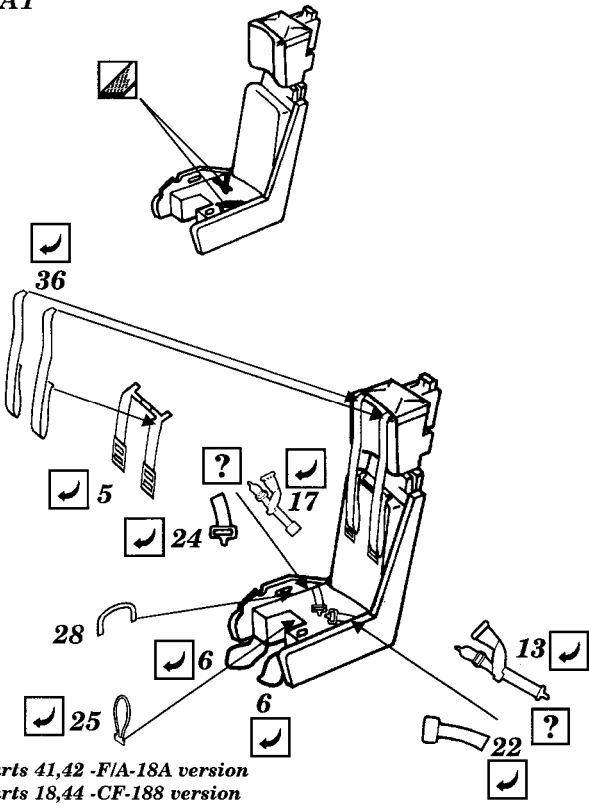

F/A-18A Hornet

1/48 scale detail set for Hasegawa kit

-  OPPOSITE SIDE
-  REMOVE
-  BEND
-  REPLACE
-  GRIND
-  OPTION

A SEAT

B COCKPIT

C CANOPY

D GRILLS

E BOARDING LADDER

? for CF-188 version only

F EXHAUST NOZZLES

Ⓜ kit part K12

G FORMATION LIGHTS