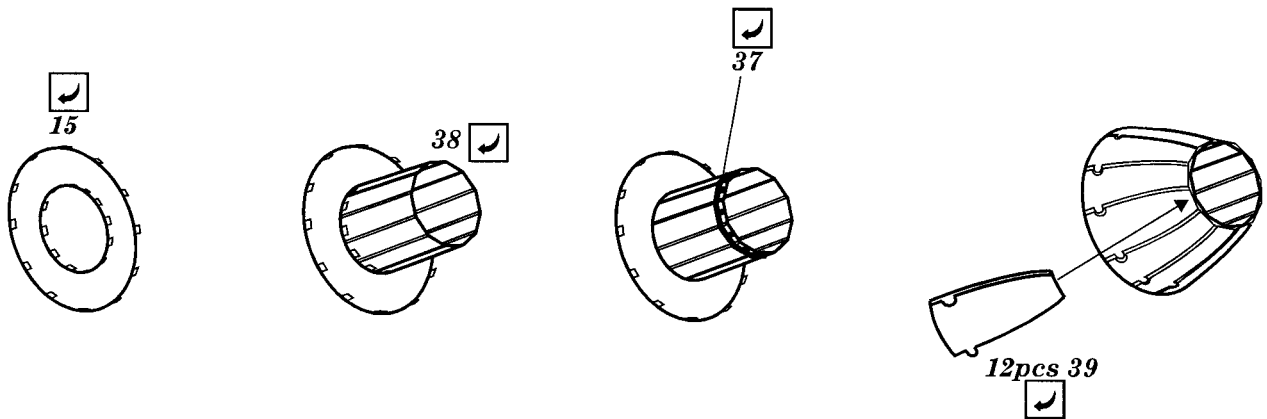

F/A-18A Hornet

1/48 scale detail set for Hasegawa kit

-  OPPOSITE SIDE
-  REMOVE
-  BEND
-  REPLACE
-  GRIND
-  OPTION

A SEAT

B COCKPIT

C CANOPY

D GRILLS

E BOARDING LADDER

? for CF-188 version only

F EXHAUST NOZZLES

Ⓜ kit part K12

G FORMATION LIGHTS