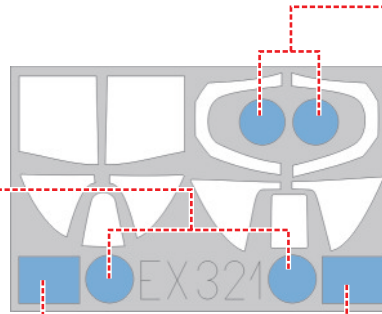

eduard
MASK

EX 321

Spitfire Mk.I 1/48

The die-cut mask for accurate canopy frame painting of the
Airfix scale 1/48 KIT

1.)

2.)

LIQUID MASK

3.)