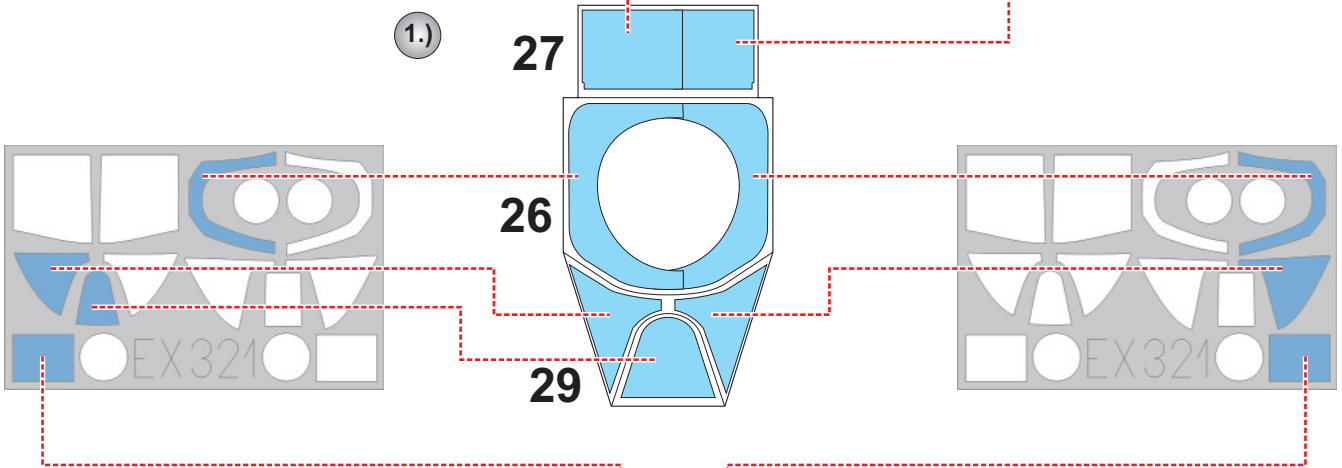

eduard
MASK

EX 321

Spitfire Mk.I 1/48

The die-cut mask for accurate canopy frame painting of the
Airfix scale 1/48 KIT

1.)

2.)

LIQUID MASK

3.)