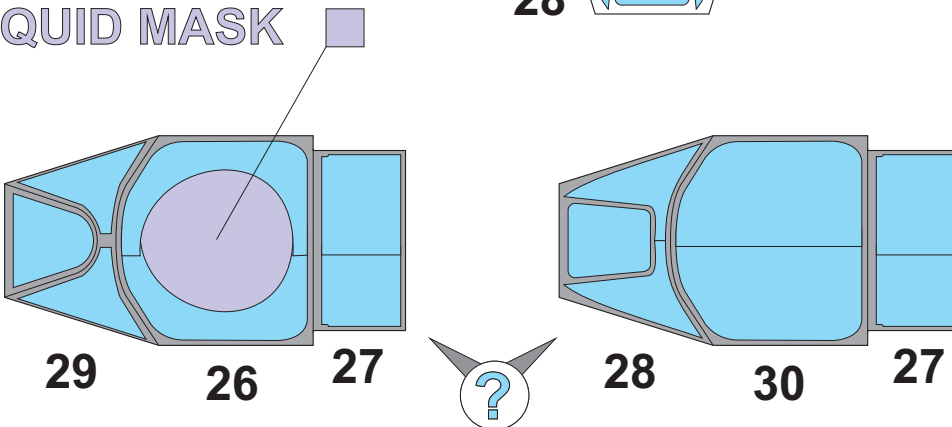

eduard
MASK

EX 321

Spitfire Mk.I 1/48

The die-cut mask for accurate canopy frame painting of the
Airfix scale 1/48 KIT

1.)

2.)

LIQUID MASK

3.)