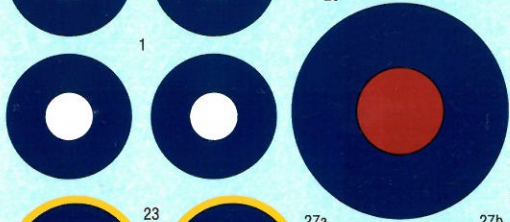

Note:  
Colours shades  
are only for you  
information.

**A** Aluminium  
**B** PRU Blue

**C** RAF Dark Green  
**D** RAF Medium Sea Grey

**E** Sky Type S  
**F** Black

Note:  
The markings  
placed  
symmetrically  
on the opposite  
side.

35 **J R X R X**

**O O S B S B**

10 **N A N A M**

10 **N A M N A**

A52-619 A52-533 A52-513 A52-531 A52-6  
A52-619 A52-533 A52-513 A52-531 A52-6

HK290/G  
HK290/G  
HR352  
HR352  
HX914  
HX914

J  
34

O  
21  
30