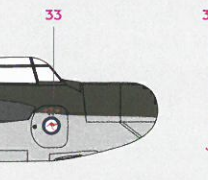

Note:  
Colours shades  
are only for you  
information.

**A** Aluminium  
**B** PRU Blue

**C** RAF Dark Green  
**D** RAF Medium Sea Grey

**E** Sky Type S  
**F** Black

Note:  
The markings  
placed  
symmetrically  
on the opposite  
side.