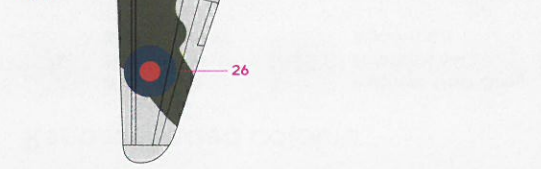

Note:  
Colours shades  
are only for you  
information.

**A** Aluminium  
**B** PRU Blue

**C** RAF Dark Green  
**D** RAF Medium Sea Grey

**E** Sky Type S  
**F** Black

Note:  
The markings  
placed  
symmetrically  
on the opposite  
side.