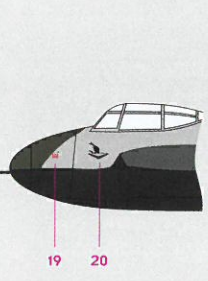

Note:  
Colours shades  
are only for you  
information.

**A** Aluminium  
**B** PRU Blue

**C** RAF Dark Green  
**D** RAF Medium Sea Grey

**E** Sky Type S  
**F** Black

Note:  
The markings  
placed  
symmetrically  
on the opposite  
side.