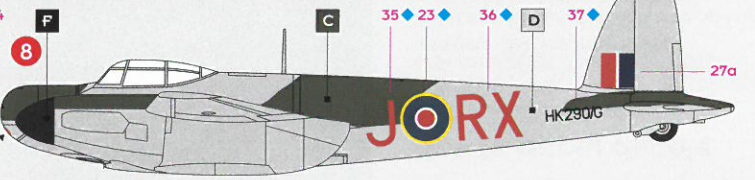

Note:  
Colours shades  
are only for you  
information.

**A** Aluminium  
**B** PRU Blue

**C** RAF Dark Green  
**D** RAF Medium Sea Grey

**E** Sky Type S  
**F** Black

Note:  
The markings  
placed  
symmetrically  
on the opposite  
side.