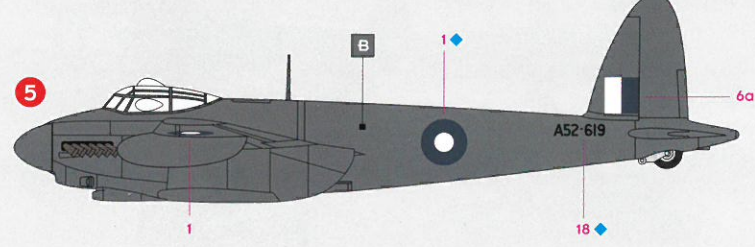

Note:  
Colours shades  
are only for you  
information.

**A** Aluminium  
**B** PRU Blue

**C** RAF Dark Green  
**D** RAF Medium Sea Grey

**E** Sky Type S  
**F** Black

Note:  
The markings  
placed  
symmetrically  
on the opposite  
side.