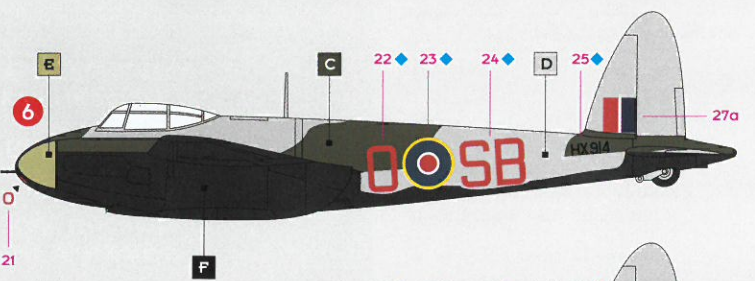

Note:  
Colours shades  
are only for you  
information.

**A** Aluminium  
**B** PRU Blue

**C** RAF Dark Green  
**D** RAF Medium Sea Grey

**E** Sky Type S  
**F** Black

Note:  
The markings  
placed  
symmetrically  
on the opposite  
side.