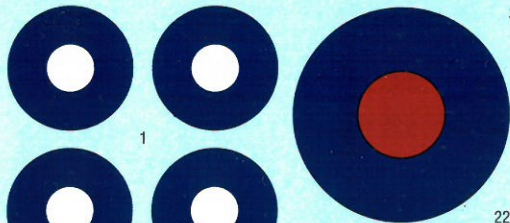

Note:  
Colours shades  
are only for you  
information.

**A** Aluminium  
**B** PRU Blue

**C** RAF Dark Green  
**D** RAF Medium Sea Grey

**E** Sky Type S  
**F** Black

Note:  
The markings  
placed  
symmetrically  
on the opposite  
side.

35 **J R X R X**

**O O S B S B**

10 **N A N A M**

10 **N A M N A**

A52-619 A52-533 A52-513 A52-531 A52-6  
A52-619 A52-533 A52-513 A52-531 A52-6

HK290/G  
HK290/G  
HR352  
HR352  
HX914  
HX914

J  
34

O  
21  
30