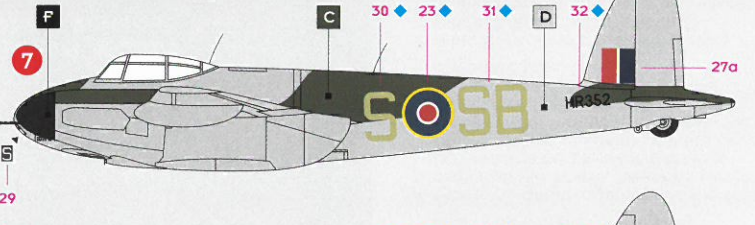

Note:  
Colours shades  
are only for you  
information.

**A** Aluminium  
**B** PRU Blue

**C** RAF Dark Green  
**D** RAF Medium Sea Grey

**E** Sky Type S  
**F** Black

Note:  
The markings  
placed  
symmetrically  
on the opposite  
side.