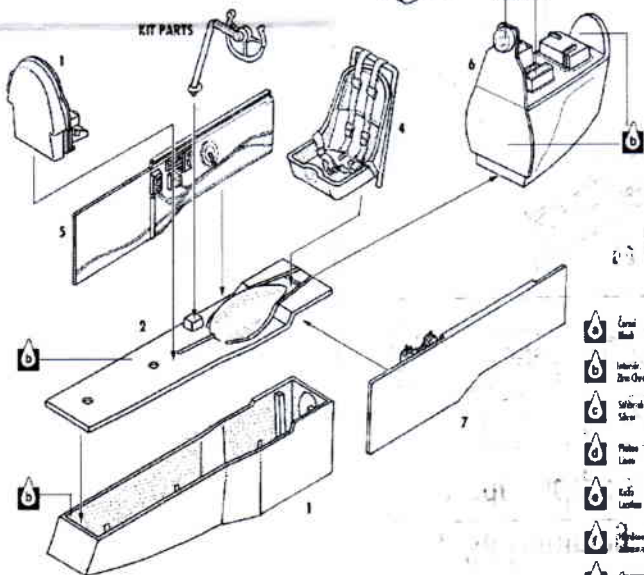

## upgrade cockpit set

scale 1/72

transparent liquid  
acrylate/plastic clear

LEGEND

Drop icon: Dry-fit order

### KIT PARTS