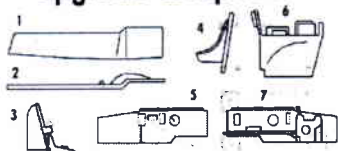

## upgrade cockpit set

scale 1/72

transparent liquid  
acrylate/plastic clear

LEGEND

Drop icon: Dry-fit order