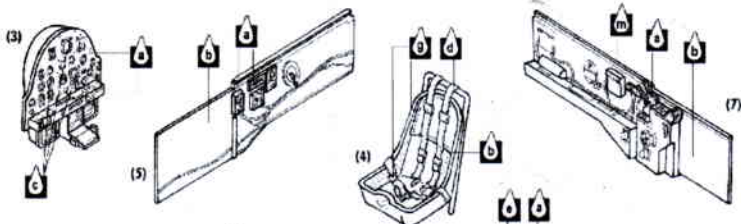

## upgrade cockpit set

scale 1/72

transparent liquid  
acrylate/plastic clear

LEGEND

Drop icon: Dry-fit order

### KIT PARTS