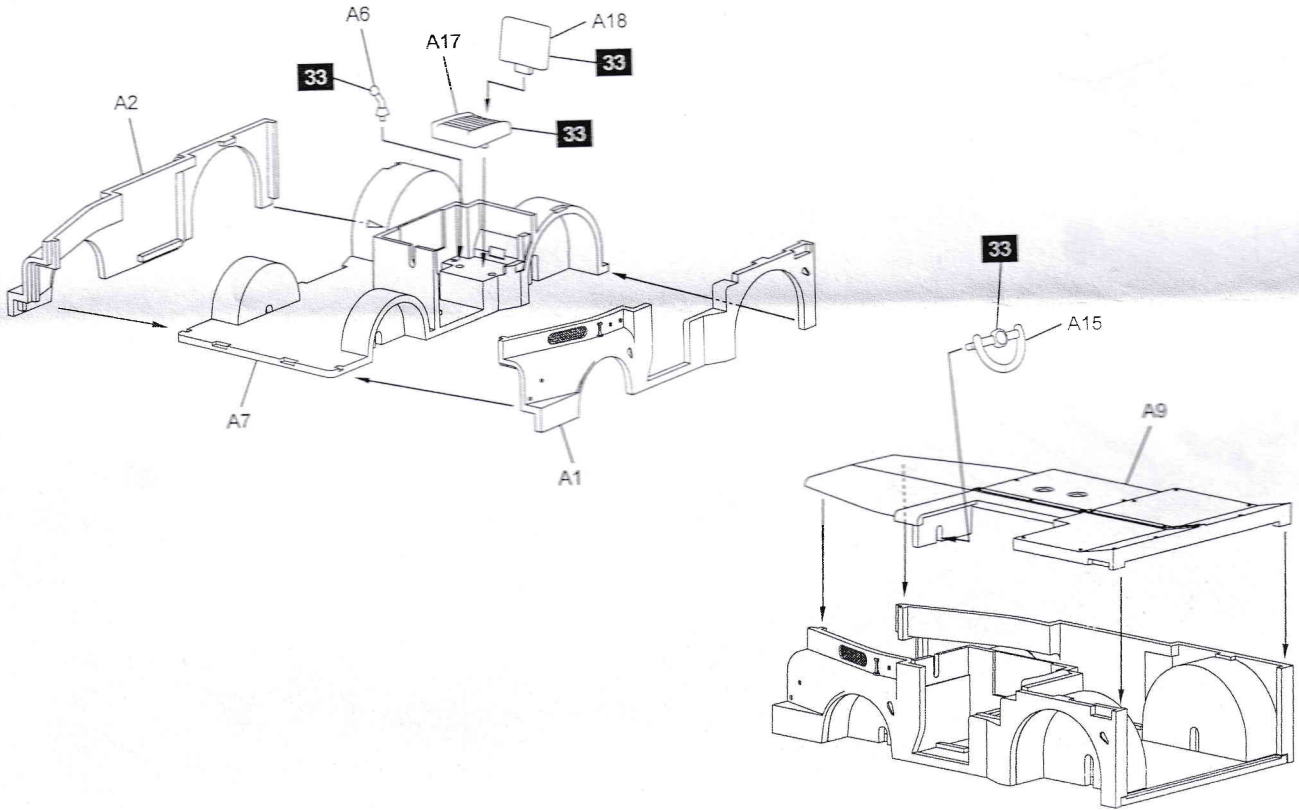

1/48 USN CARRIER TOW TRACTOR (SHORT TYPE) ASSEMBLY GUIDE

1/48 USN NAVY TOW TRACTOR (LONG TYPE)

1/48 A/S32A-32 CARRIER DECK SMALL TRAILOR

1 WHITE **8** SILVER **28** GUN METAL **33** FLAT BLACK **305** GRAY **327** RED

1 WHITE 8 SILVER 33 FLAT BLACK 327 RED 329 YELLOW