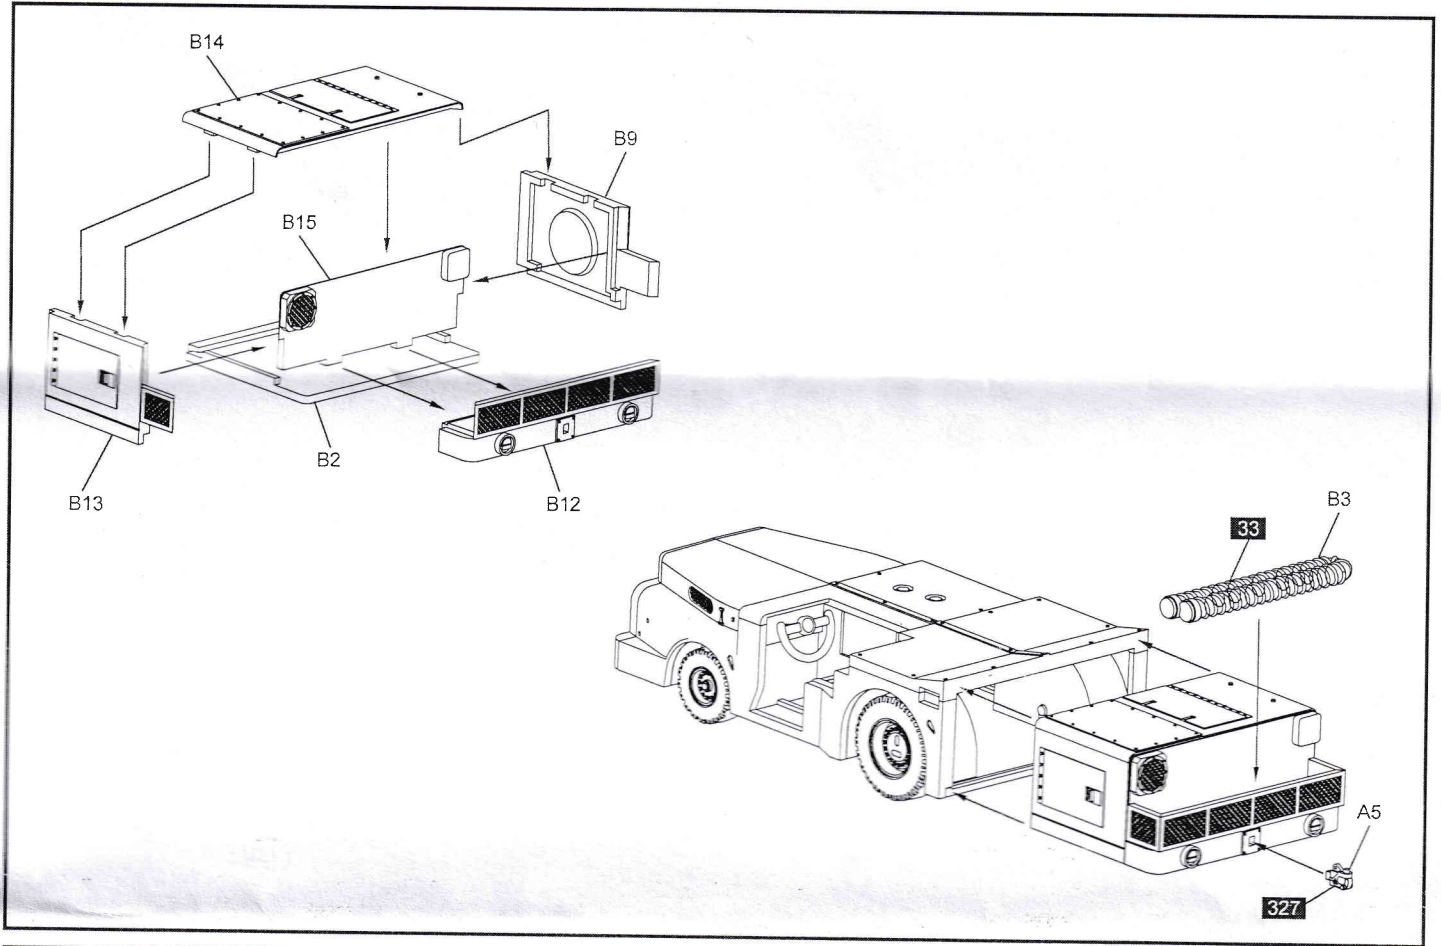

1/48 USN CARRIER TOW TRACTOR (SHORT TYPE) ASSEMBLY GUIDE

1/48 USN NAVY TOW TRACTOR (LONG TYPE)

1/48 A/S32A-32 CARRIER DECK SMALL TRAILOR

1 WHITE **8** SILVER **28** GUN METAL **33** FLAT BLACK **305** GRAY **327** RED