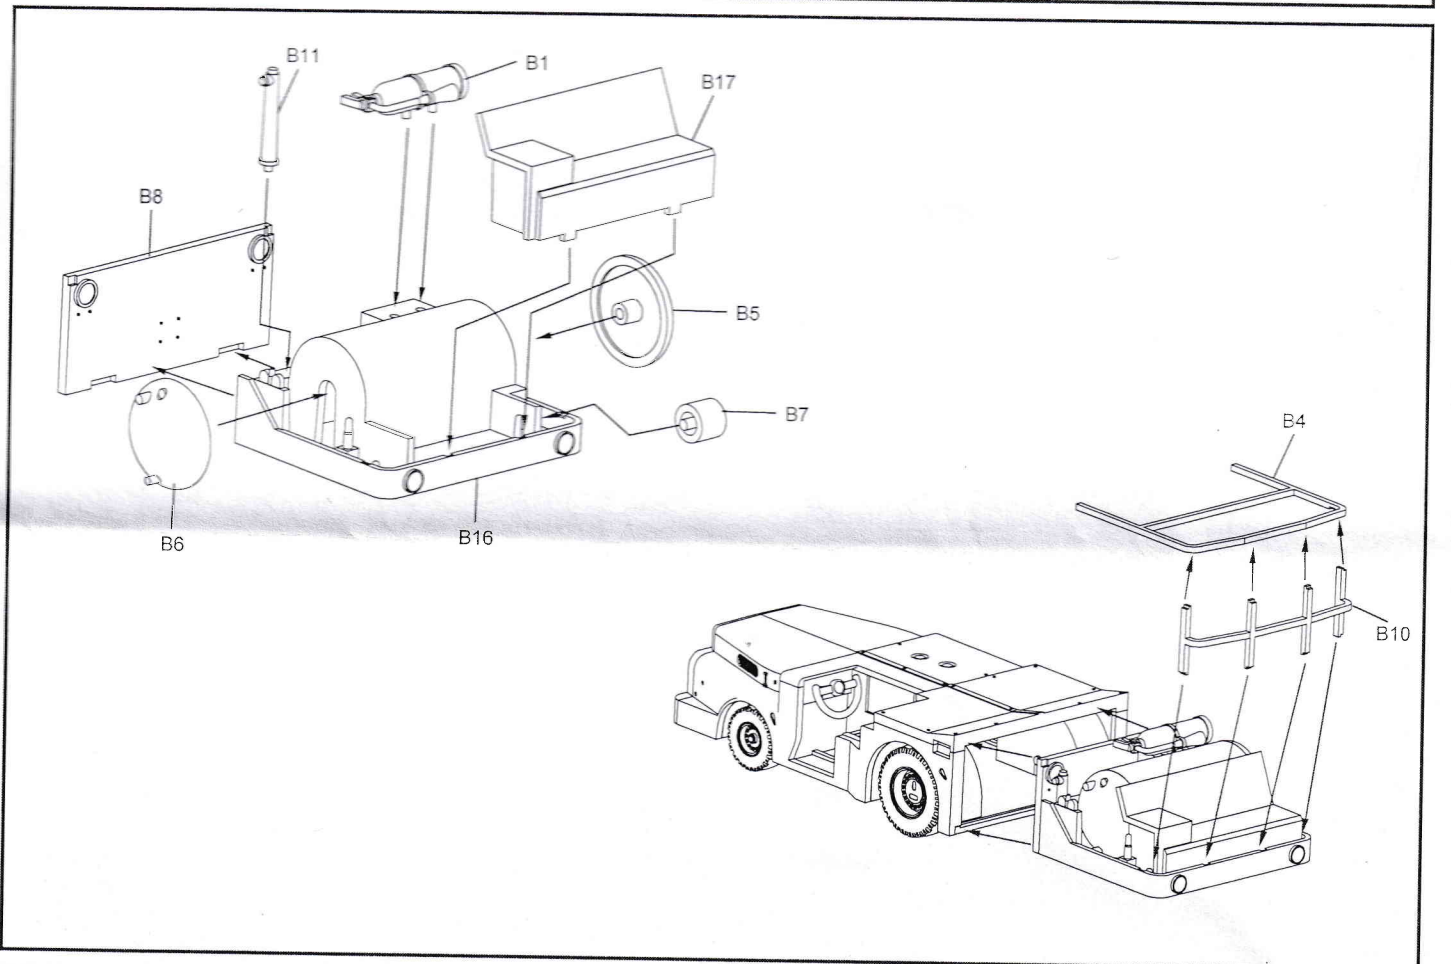

1/48 USN CARRIER TOW TRACTOR (SHORT TYPE) ASSEMBLY GUIDE

1/48 USN NAVY TOW TRACTOR (LONG TYPE)

1/48 A/S32A-32 CARRIER DECK SMALL TRAILOR

1 WHITE **8** SILVER **28** GUN METAL **33** FLAT BLACK **305** GRAY **327** RED

1 WHITE 8 SILVER 33 FLAT BLACK 327 RED 329 YELLOW