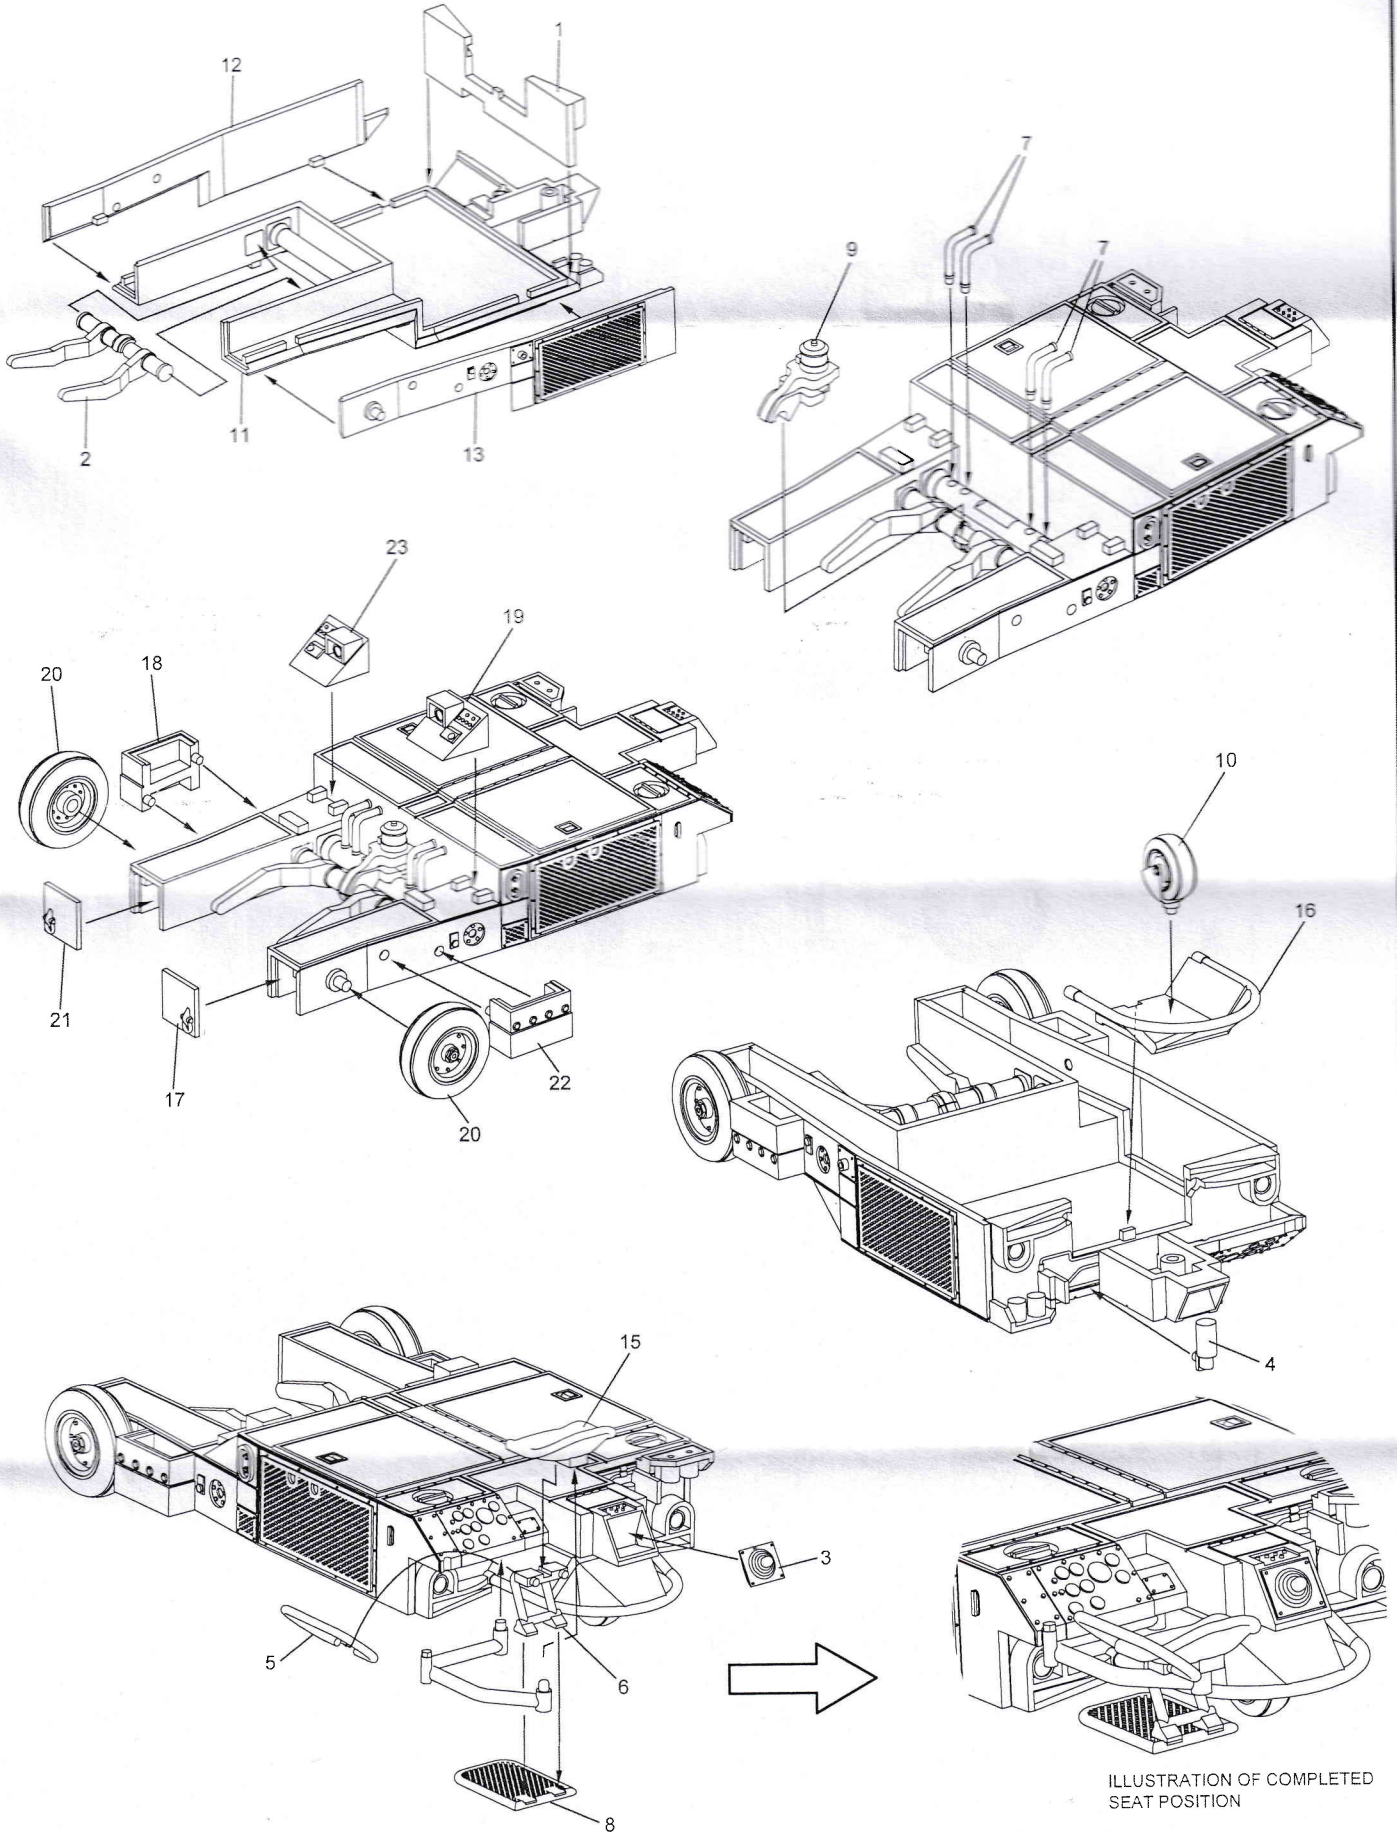

1/48 USN CARRIER TOW TRACTOR (SHORT TYPE) ASSEMBLY GUIDE

1/48 USN NAVY TOW TRACTOR (LONG TYPE)

1/48 A/S32A-32 CARRIER DECK SMALL TRAILOR

1 WHITE **8** SILVER **28** GUN METAL **33** FLAT BLACK **305** GRAY **327** RED

1 WHITE 8 SILVER 33 FLAT BLACK 327 RED 329 YELLOW