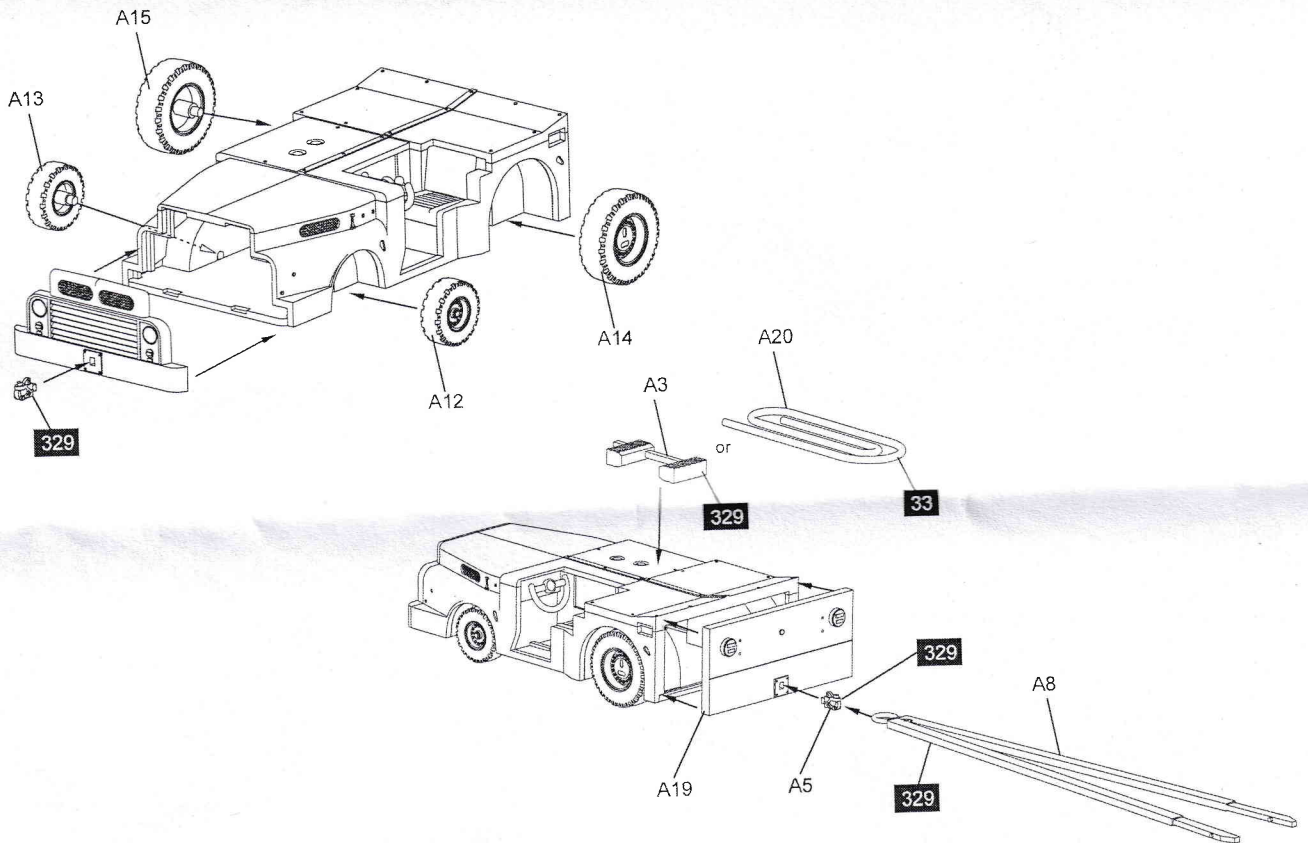

1/48 USN CARRIER TOW TRACTOR (SHORT TYPE) ASSEMBLY GUIDE

1/48 USN NAVY TOW TRACTOR (LONG TYPE)

1/48 A/S32A-32 CARRIER DECK SMALL TRAILOR

1 WHITE **8** SILVER **28** GUN METAL **33** FLAT BLACK **305** GRAY **327** RED

1 WHITE 8 SILVER 33 FLAT BLACK 327 RED 329 YELLOW