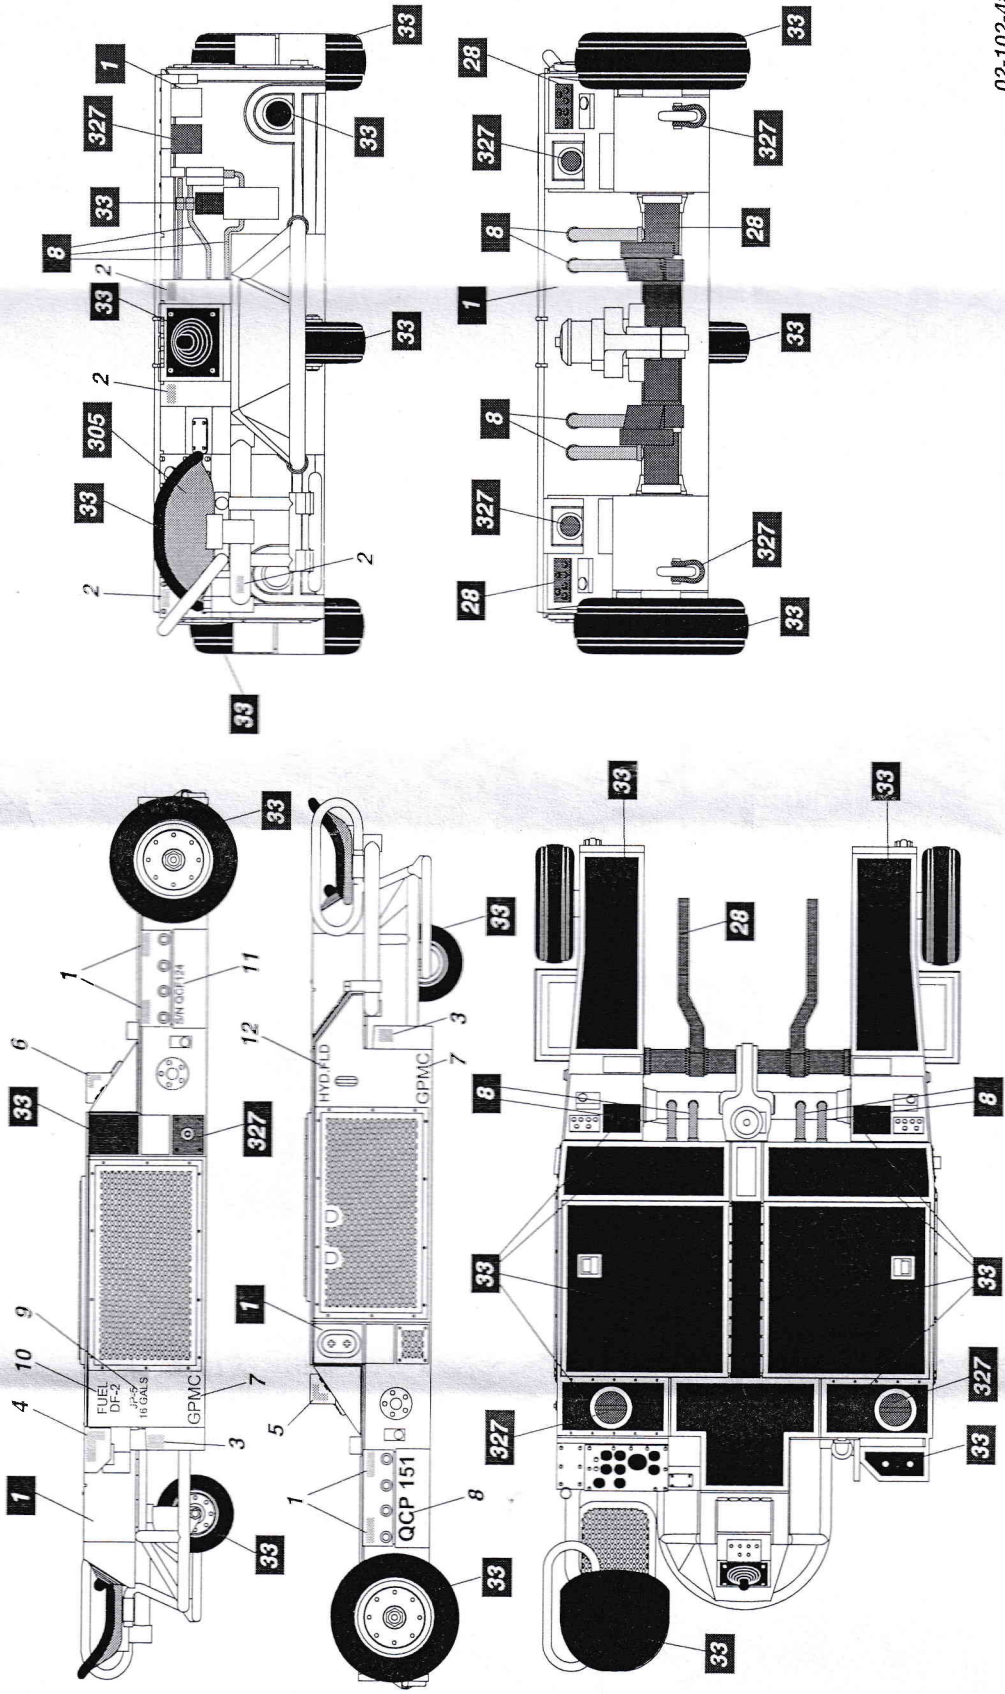

1/48 USN CARRIER TOW TRACTOR (SHORT TYPE) ASSEMBLY GUIDE

1/48 USN NAVY TOW TRACTOR (LONG TYPE)

1/48 A/S32A-32 CARRIER DECK SMALL TRAILOR

1 WHITE **8** SILVER **28** GUN METAL **33** FLAT BLACK **305** GRAY **327** RED

1 WHITE 8 SILVER 33 FLAT BLACK 327 RED 329 YELLOW