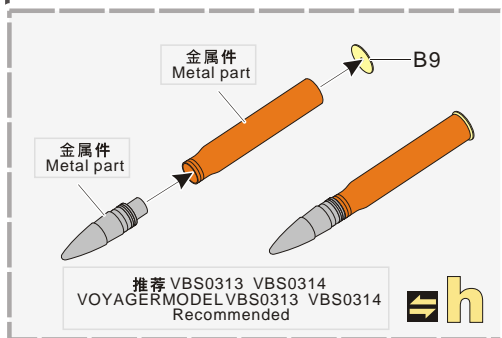

1/35 MILITARY MINIATURE VEHICLE UPGRADE SERIES PE351180