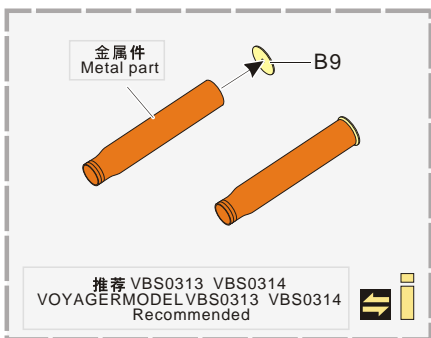

1/35 MILITARY MINIATURE VEHICLE UPGRADE SERIES PE351180