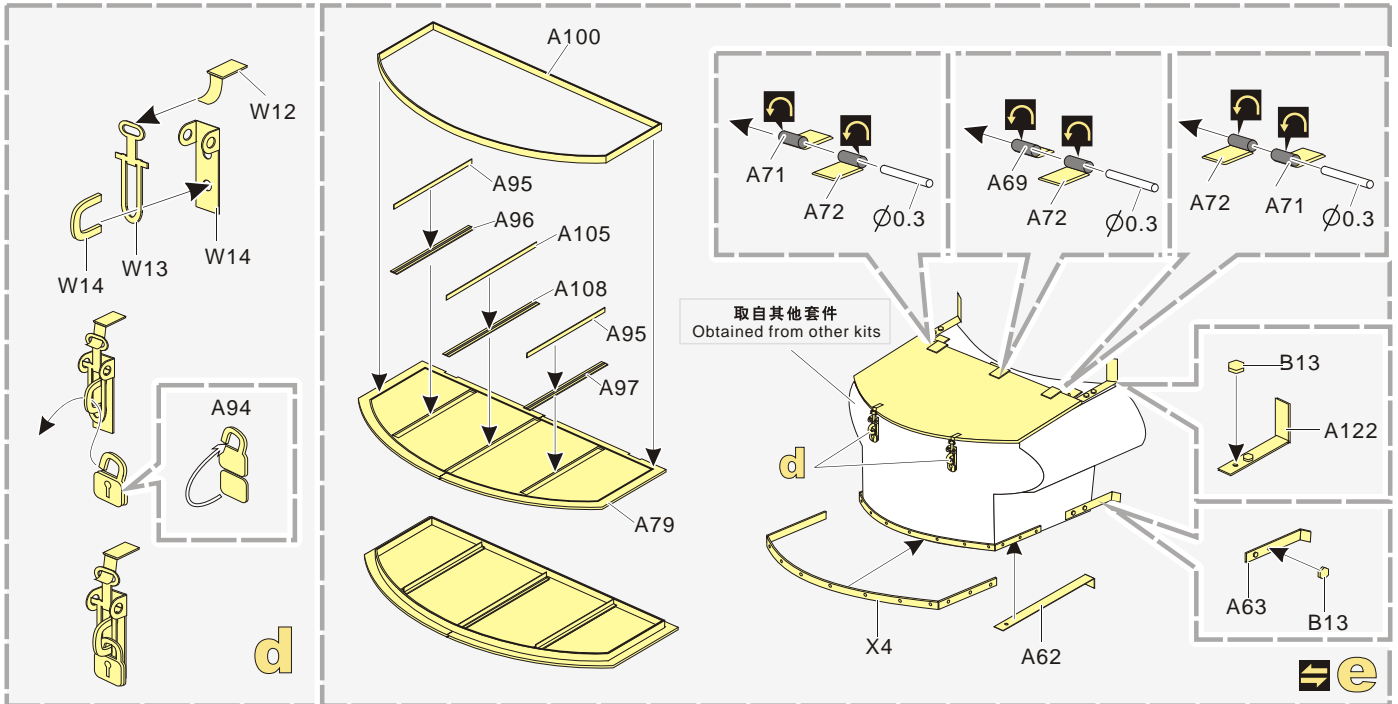

 用尖端在凹槽处冲压
use penpoint to press on the dent

蚀刻片零件内侧面向上
Put the part upside down

用笔尖在凹槽处刮
Use penpoint to press on the dent

D34

装填手舱盖
Loader's hatch

a

U5, U1

金属件
Metal part

车长指挥塔
Commander's cupola

1/35 MILITARY MINIATURE VEHICLE UPGRADE SERIES PE351180

1/35 MILITARY MINIATURE VEHICLE UPGRADE SERIES PE351180

1/35 MILITARY MINIATURE VEHICLE UPGRADE SERIES PE351180

1/35 MILITARY MINIATURE VEHICLE UPGRADE SERIES PE351180