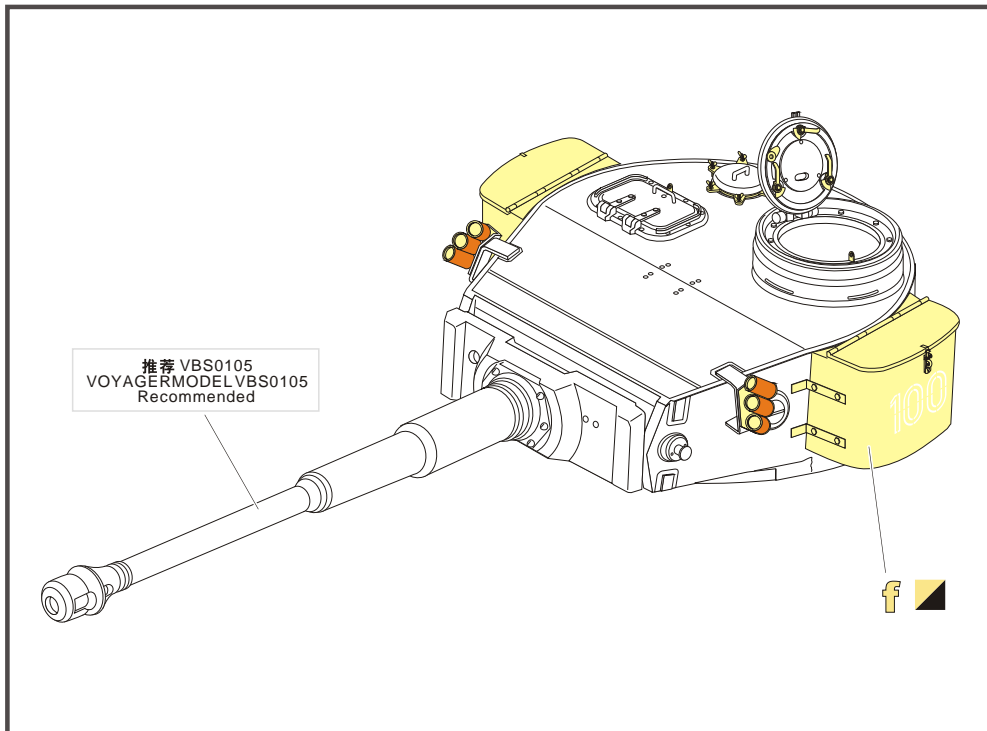

1/35 MILITARY MINIATURE VEHICLE UPGRADE SERIES PE351180