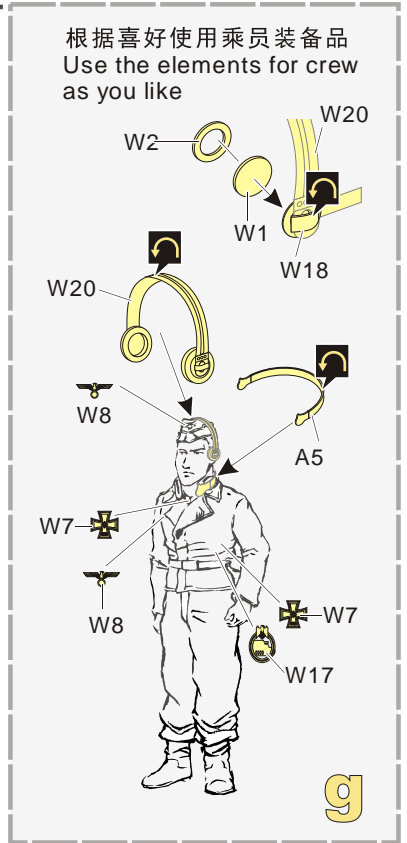

1/35 MILITARY MINIATURE VEHICLE UPGRADE SERIES PE351180