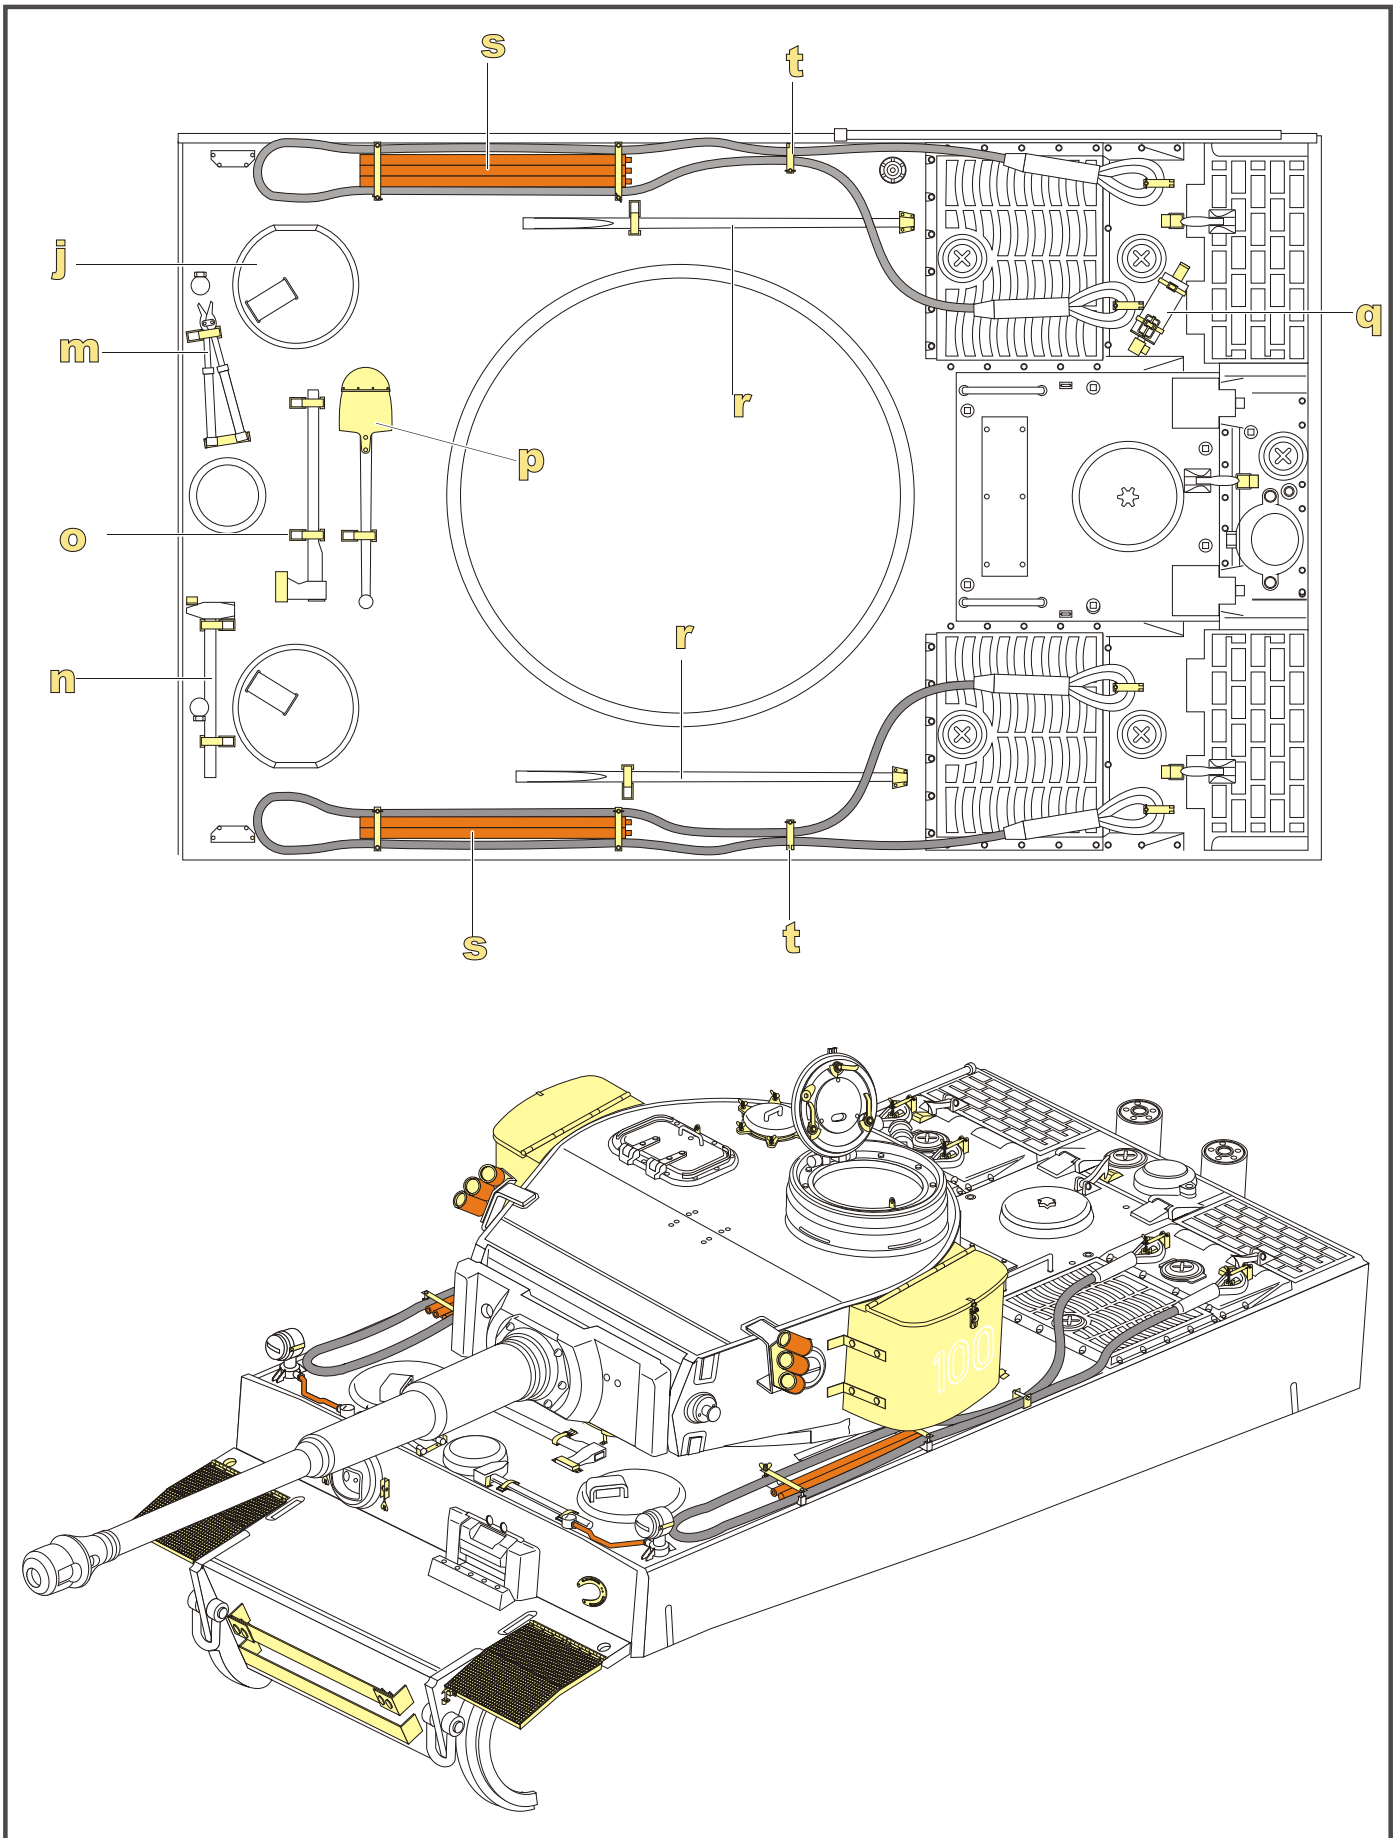

车长指挥塔
Commander's cupola

1/35 MILITARY MINIATURE VEHICLE UPGRADE SERIES PE351180

1/35 MILITARY MINIATURE VEHICLE UPGRADE SERIES PE351180

1/35 MILITARY MINIATURE VEHICLE UPGRADE SERIES PE351180

1/35 MILITARY MINIATURE VEHICLE UPGRADE SERIES PE351180