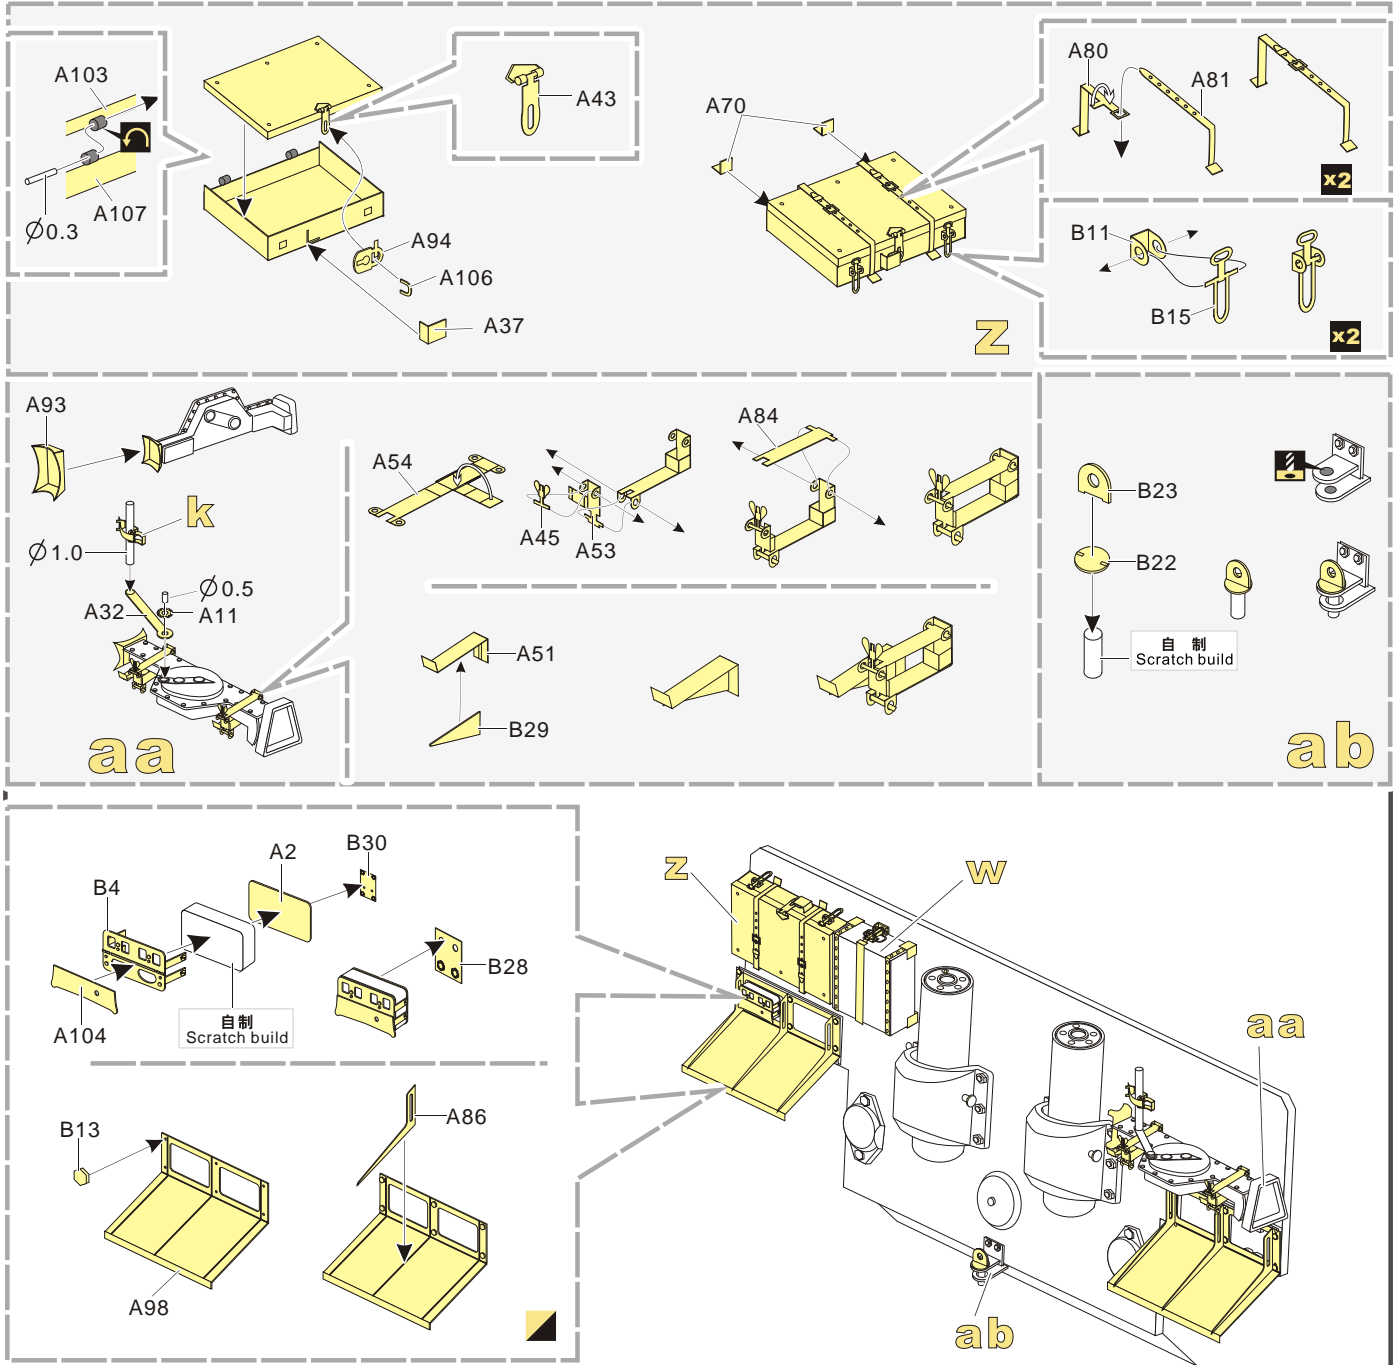

1/35 MILITARY MINIATURE VEHICLE UPGRADE SERIES PE351180