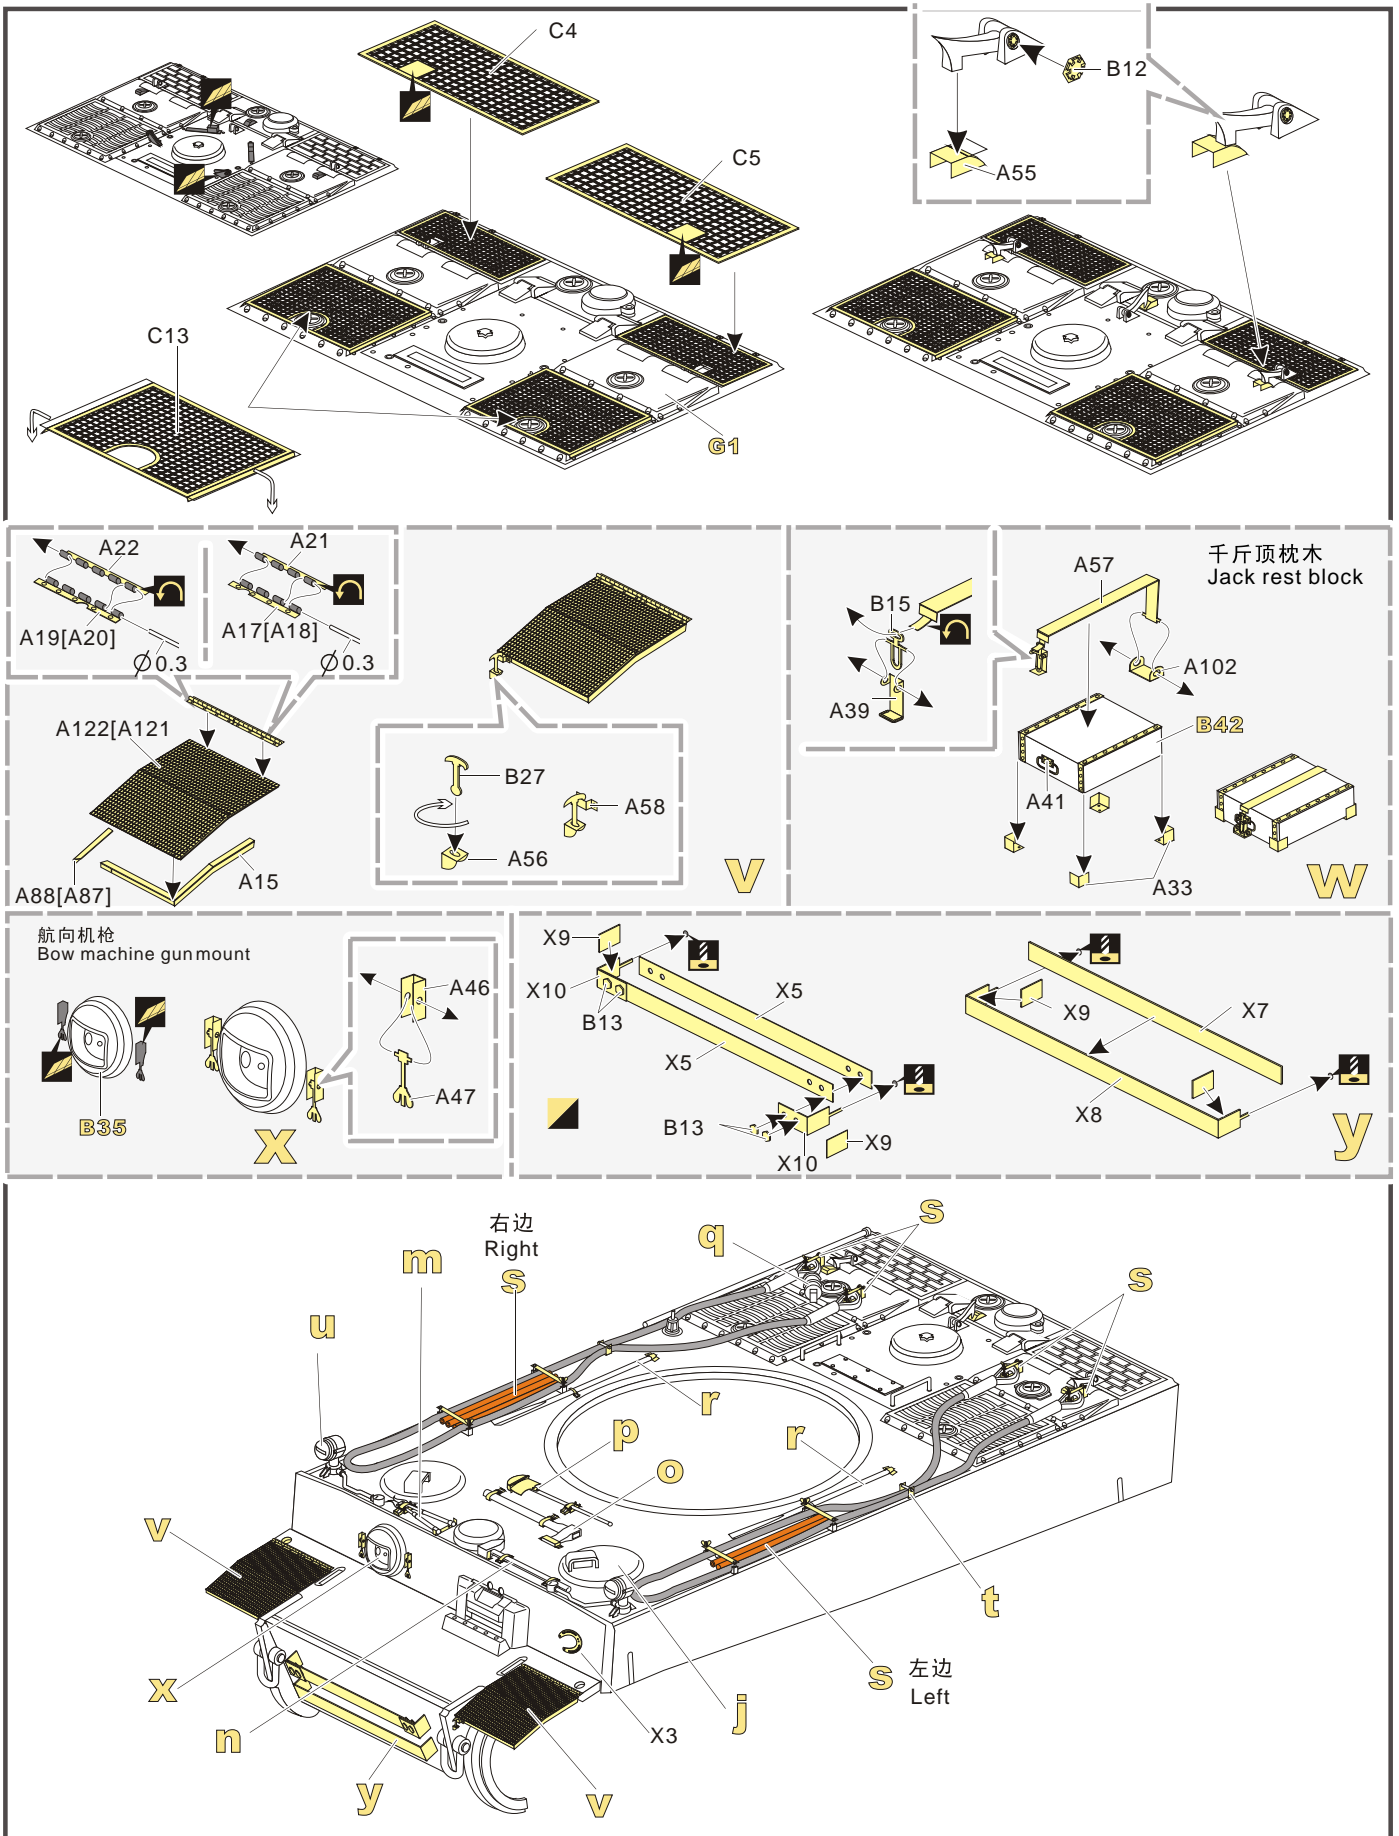

车长指挥塔
Commander's cupola

1/35 MILITARY MINIATURE VEHICLE UPGRADE SERIES PE351180

1/35 MILITARY MINIATURE VEHICLE UPGRADE SERIES PE351180

1/35 MILITARY MINIATURE VEHICLE UPGRADE SERIES PE351180

1/35 MILITARY MINIATURE VEHICLE UPGRADE SERIES PE351180