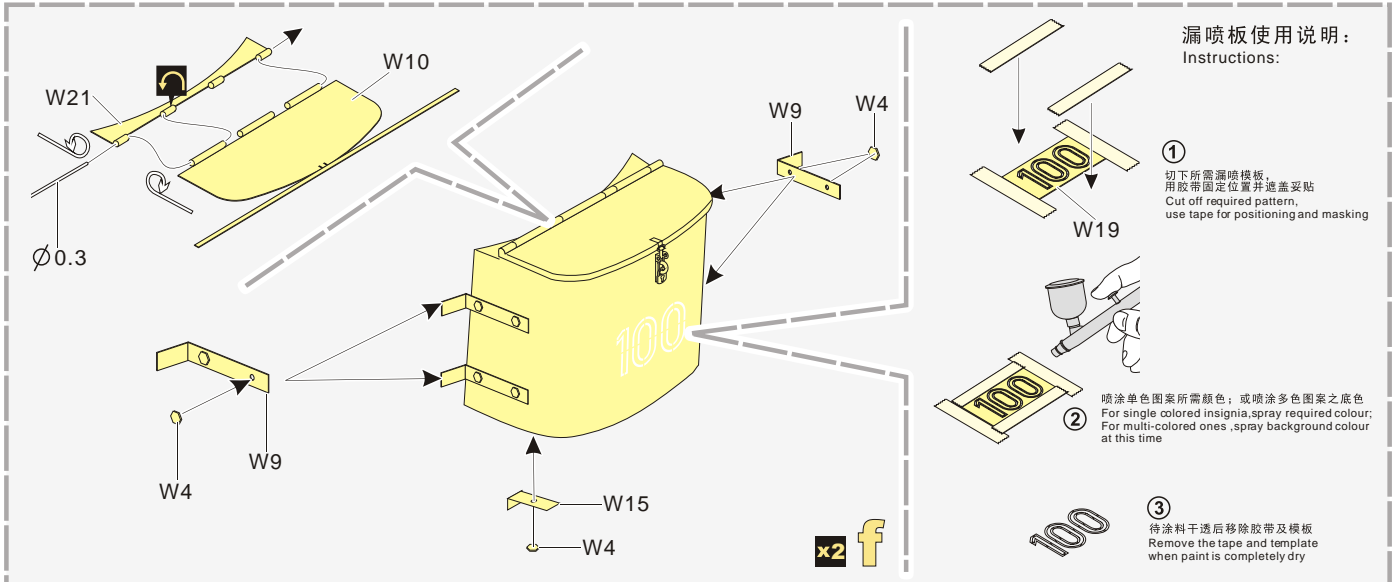

1/35 MILITARY MINIATURE VEHICLE UPGRADE SERIES PE351180