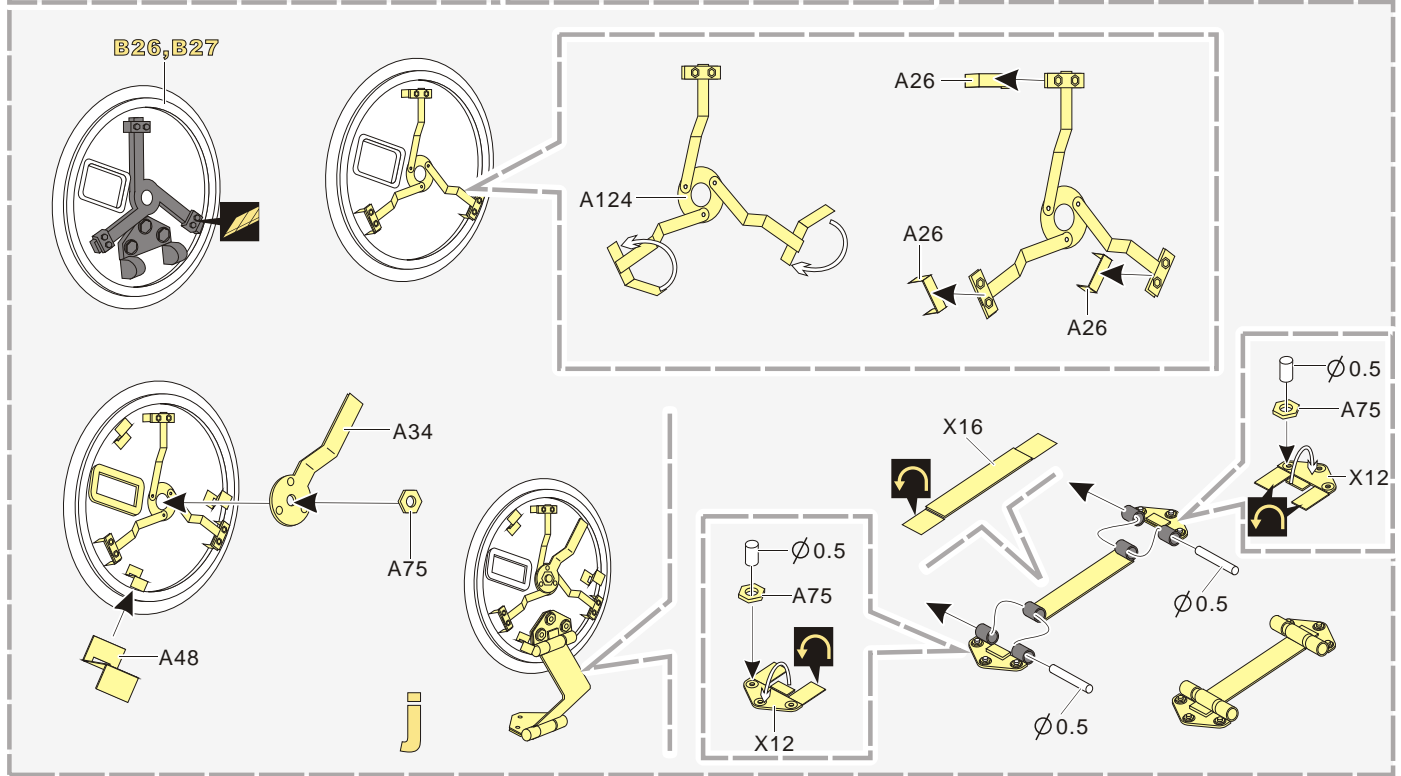

车长指挥塔
Commander's cupola

1/35 MILITARY MINIATURE VEHICLE UPGRADE SERIES PE351180

1/35 MILITARY MINIATURE VEHICLE UPGRADE SERIES PE351180

1/35 MILITARY MINIATURE VEHICLE UPGRADE SERIES PE351180

1/35 MILITARY MINIATURE VEHICLE UPGRADE SERIES PE351180