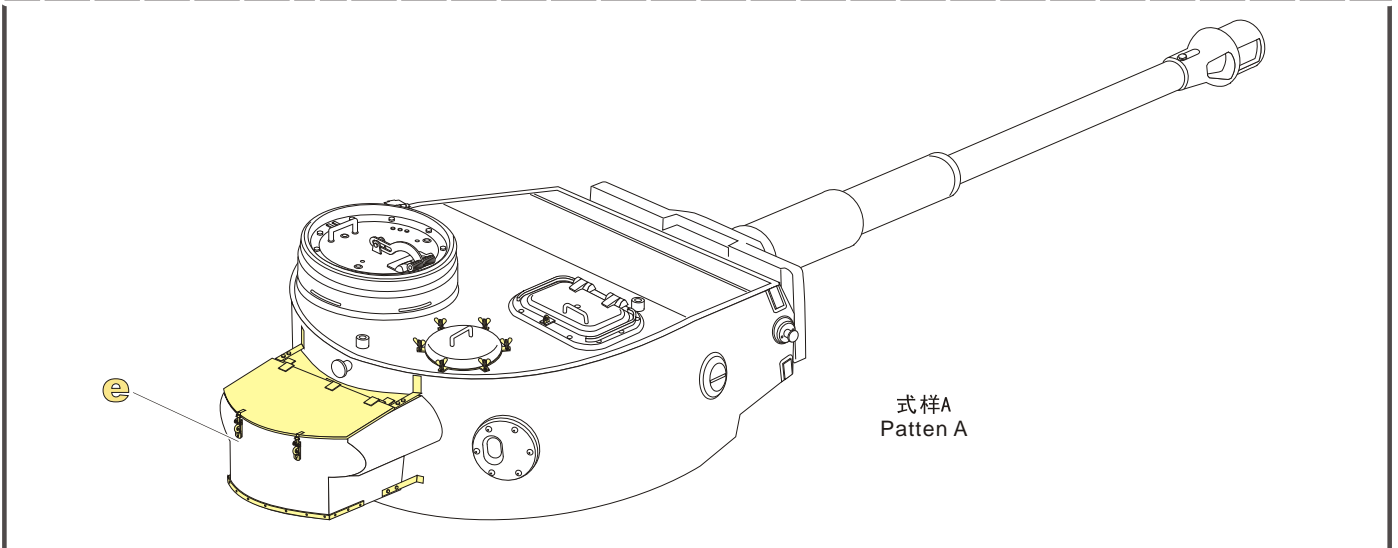

车长指挥塔
Commander's cupola

1/35 MILITARY MINIATURE VEHICLE UPGRADE SERIES PE351180

1/35 MILITARY MINIATURE VEHICLE UPGRADE SERIES PE351180

1/35 MILITARY MINIATURE VEHICLE UPGRADE SERIES PE351180

1/35 MILITARY MINIATURE VEHICLE UPGRADE SERIES PE351180