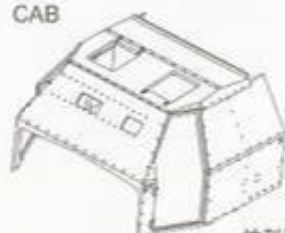

《轮壳》
CAB

蚀刻片B
PE-B

蚀刻片C
PE-C

蚀刻片WE
PE-WE

《轮胎》x3
Tire

《铜线》φ 0.6X1000mm
String

《铜丝》φ 0.5X50mm
Wire

蚀刻片WF
PE-WF

蚀刻片WA
PE-WA