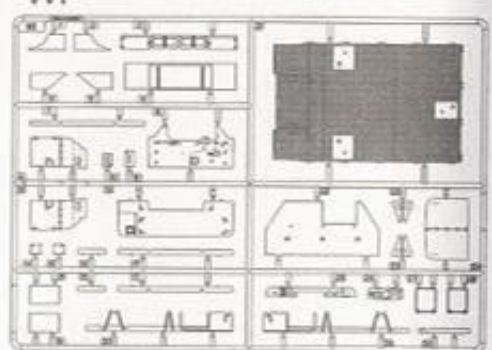

A

BX2

D

E

K

L

WS

WA

WB

WI

WP

WQ

WJ

TRX6

《轮壳》
CAB

蚀刻片B
PE-B

蚀刻片C
PE-C

蚀刻片WE
PE-WE

《轮胎》x3
Tire

《铜线》φ 0.6X1000mm
String

《铜丝》φ 0.5X50mm
Wire

蚀刻片WF
PE-WF

蚀刻片WA
PE-WA

《水贴》
Decal

不用部品:A12.A13.A33.B6.B7.B14.B19.B23.B26.B27.B34.B38.B43.B46.D33.D49.D51.D52.WA12.WP1.WP9.WP15

Unused part: