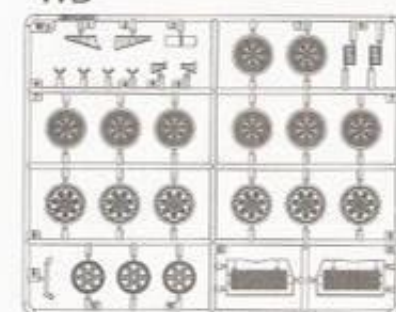

A

BX2

D

E

K

L

WS

WA

WB

WI

WP

WQ

WJ

TRX6

《轮壳》
CAB

蚀刻片B
PE-B

蚀刻片C
PE-C

蚀刻片WE
PE-WE

《轮胎》x3
Tire

《铜线》φ 0.6X1000mm
String

《铜丝》φ 0.5X50mm
Wire

蚀刻片WF
PE-WF

蚀刻片WA
PE-WA

《水贴》
Decal

不用部品:A12.A13.A33.B6.B7.B14.B19.B23.B26.B27.B34.B38.B43.B46.D33.D49.D51.D52.WA12.WP1.WP9.WP15

Unused part: