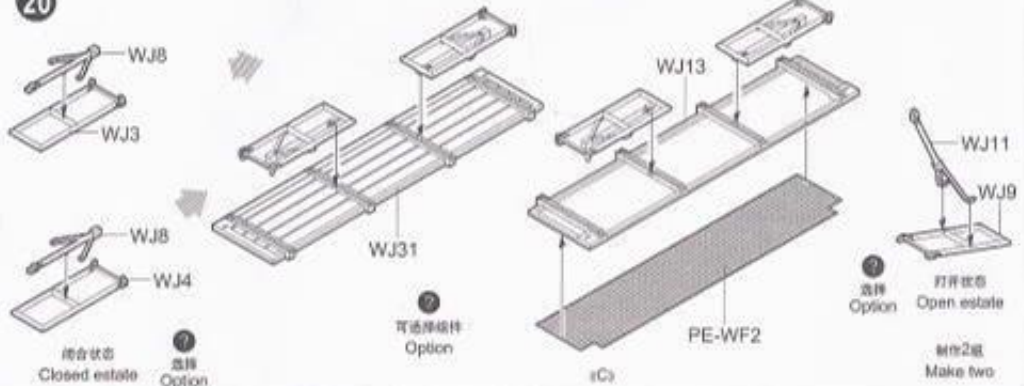

13

14

15

履带组装
Track assembly

单边履带需54节
Complete track for one
side requires 54 links

16

17

18

19

20

21

22

车厢打开状态
Carriage open

选择
Option

23

24