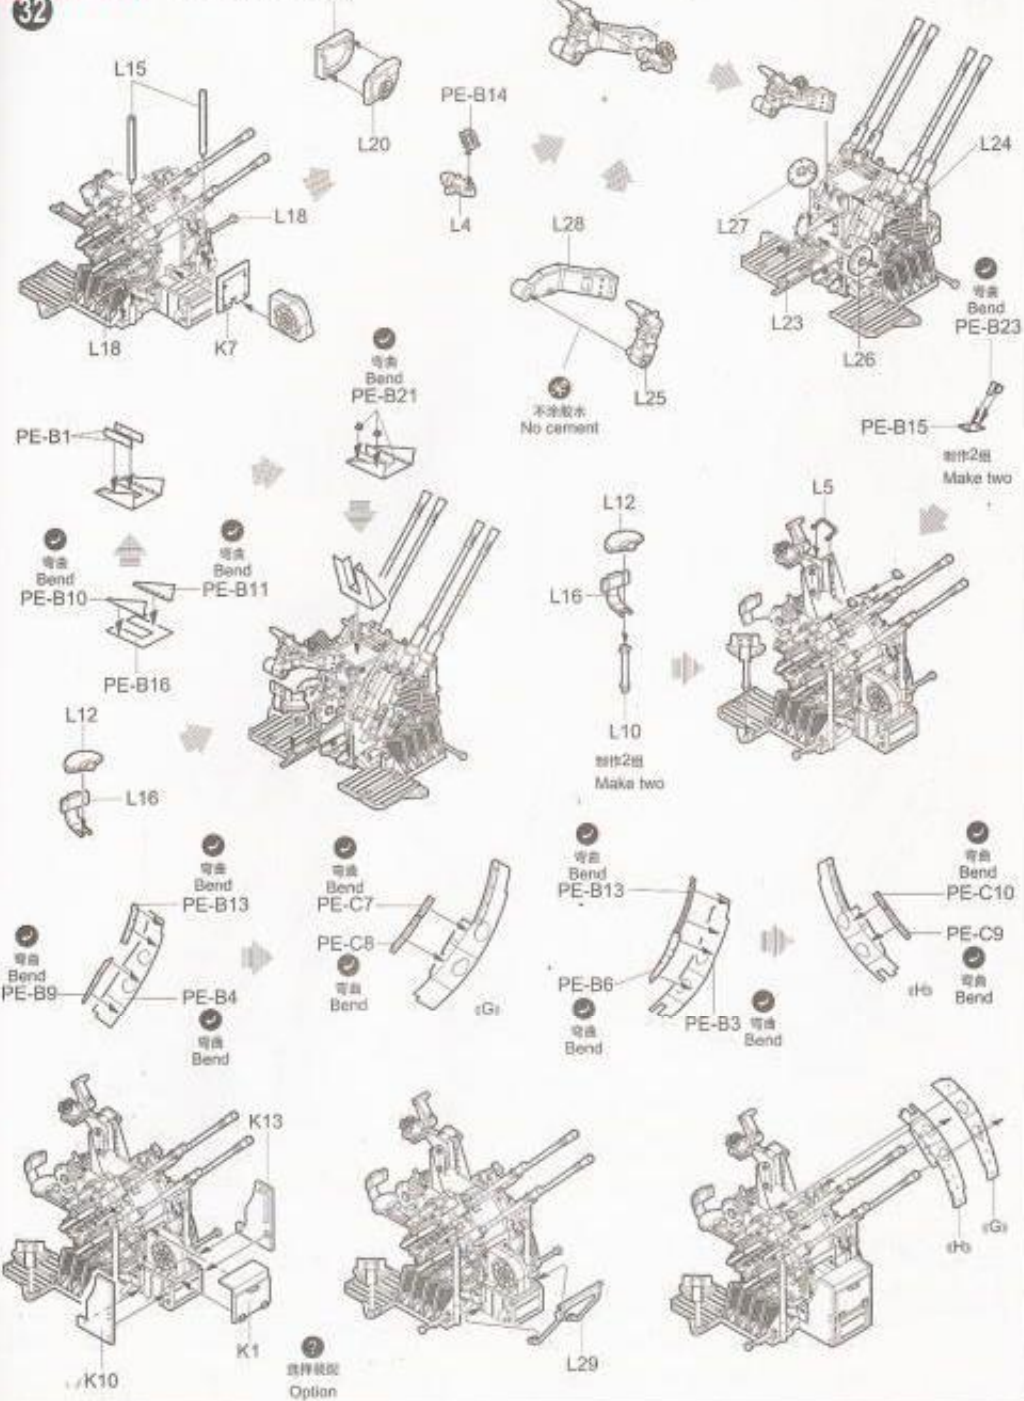

13

14

15

履带组装
Track assembly

单边履带需54节
Complete track for one
side requires 54 links

16

17

18

19

20

21

22

车厢打开状态
Carriage open

选择
Option

23

24

25

26

27

28

29

32

33

34

35

36

37

38

39