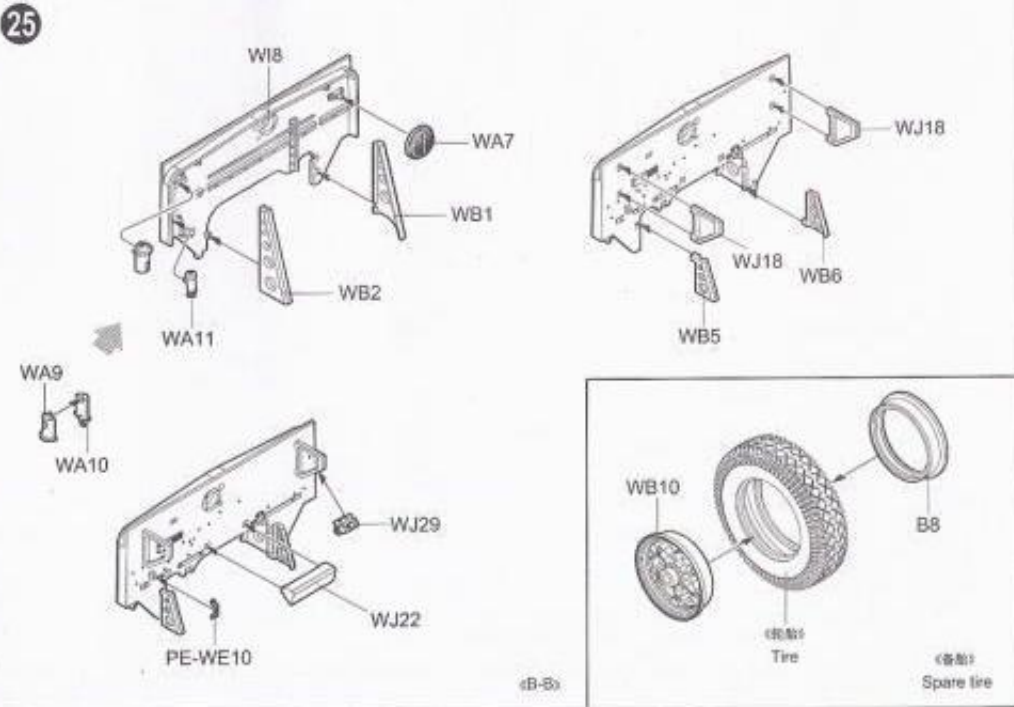

13

14

15

履带组装
Track assembly

单边履带需54节
Complete track for one
side requires 54 links

16

17

18

19

20

21

22

车厢打开状态
Carriage open

选择
Option

23

24

25

26

27

28

29

32

33

34