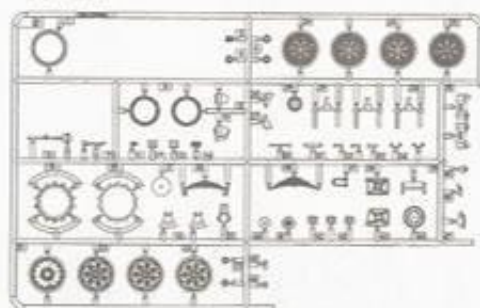

A

BX2

D

E

K

L

WS

WA

WB

WI

WP

WQ

WJ

TRX6

《轮壳》
CAB

蚀刻片B
PE-B

蚀刻片C
PE-C

蚀刻片WE
PE-WE

《轮胎》x3
Tire

《铜线》φ 0.6X1000mm
String

《铜丝》φ 0.5X50mm
Wire

蚀刻片WF
PE-WF

蚀刻片WA
PE-WA

《水贴》
Decal

不用部品:A12.A13.A33.B6.B7.B14.B19.B23.B26.B27.B34.B38.B43.B46.D33.D49.D51.D52.WA12.WP1.WP9.WP15

Unused part: