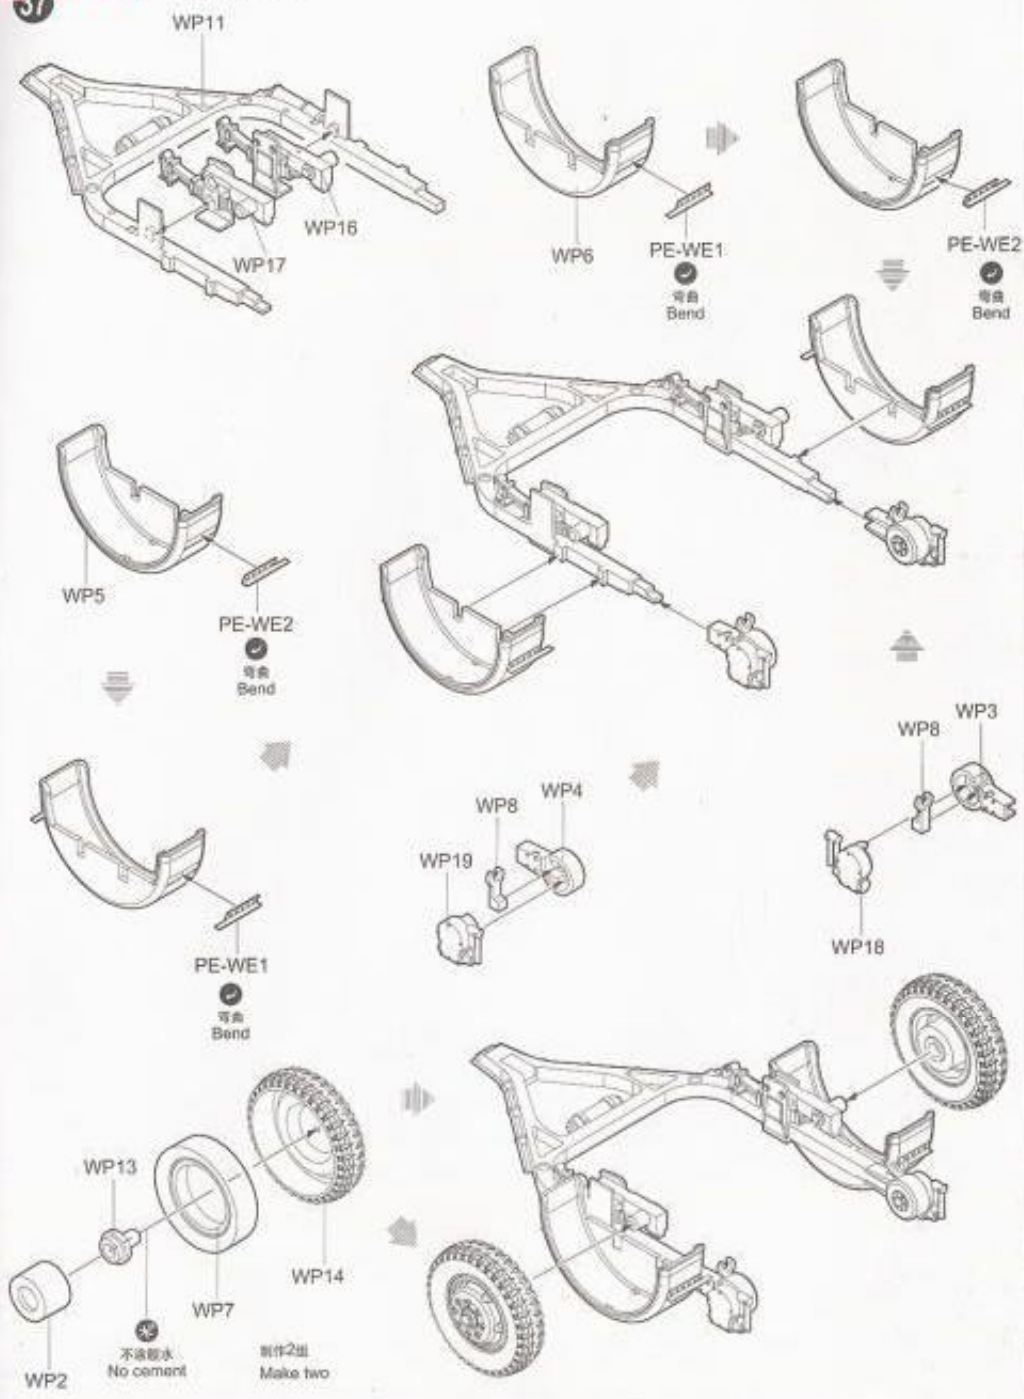

13

14

15

履带组装
Track assembly

单边履带需54节
Complete track for one
side requires 54 links

16

17

18

19

20

21

22

车厢打开状态
Carriage open

选择
Option

23

24

25

26

27

28

29

32

33

34

35

36

37

38

39