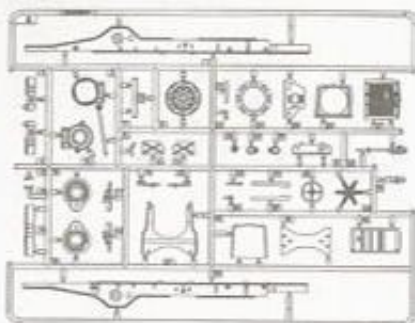

A

BX2

D

E

K

L

WS

WA

WB

WI

WP

WQ

WJ

TRX6

《轮壳》
CAB

蚀刻片B
PE-B

蚀刻片C
PE-C

蚀刻片WE
PE-WE

《轮胎》x3
Tire

《铜线》φ 0.6X1000mm
String

《铜丝》φ 0.5X50mm
Wire

蚀刻片WF
PE-WF

蚀刻片WA
PE-WA

《水贴》
Decal

不用部品:A12.A13.A33.B6.B7.B14.B19.B23.B26.B27.B34.B38.B43.B46.D33.D49.D51.D52.WA12.WP1.WP9.WP15

Unused part: