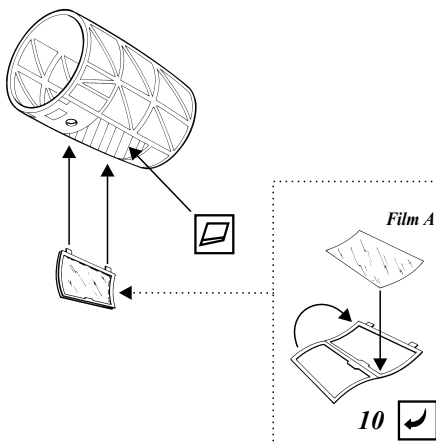

# Ki-67 Hiryu-Exterior

1/72 scale detail set for Hasegawa kit

**72 328**

- OPPOSITE SIDE
- REMOVE
- BEND
- REPLACE
- GRIND
- OPTION

kit part J 1

kit part A 8 A, A 8 B

2 x

kit part A 1, A 2

kit part C 3

kit part D 19