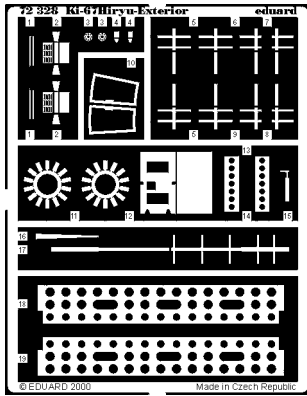

# Ki-67 Hiryu-Exterior

1/72 scale detail set for Hasegawa kit

**72 328**

- OPPOSITE SIDE
- REMOVE
- BEND
- REPLACE
- GRIND
- OPTION

kit part J 1

kit part A 8 A, A 8 B

2 x

kit part A 1, A 2

kit part C 3

kit part D 19