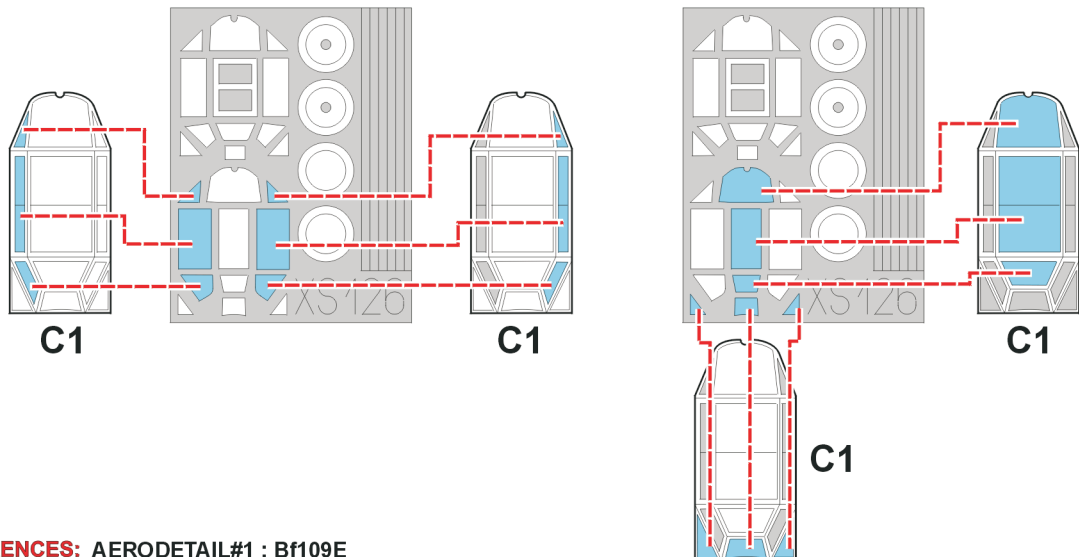

eduard
Express Mask

XS 126

Bf-109E

The die-cut mask for accurate canopy frame painting of the
Hasegawa 1/72 KIT

Bf-109E-3

Bf-109E-4

REFERENCES: AERODETAIL#1 : Bf109E