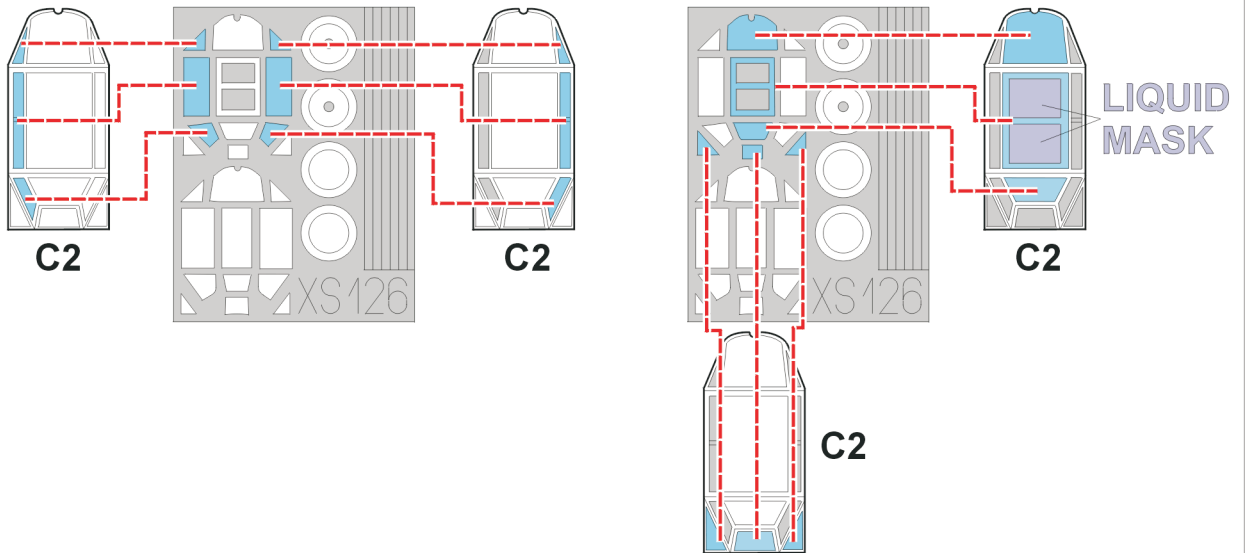

eduard
Express Mask

XS 126

Bf-109E

The die-cut mask for accurate canopy frame painting of the
Hasegawa 1/72 KIT

Bf-109E-3

Bf-109E-4

REFERENCES: AERODETAIL#1 : Bf109E