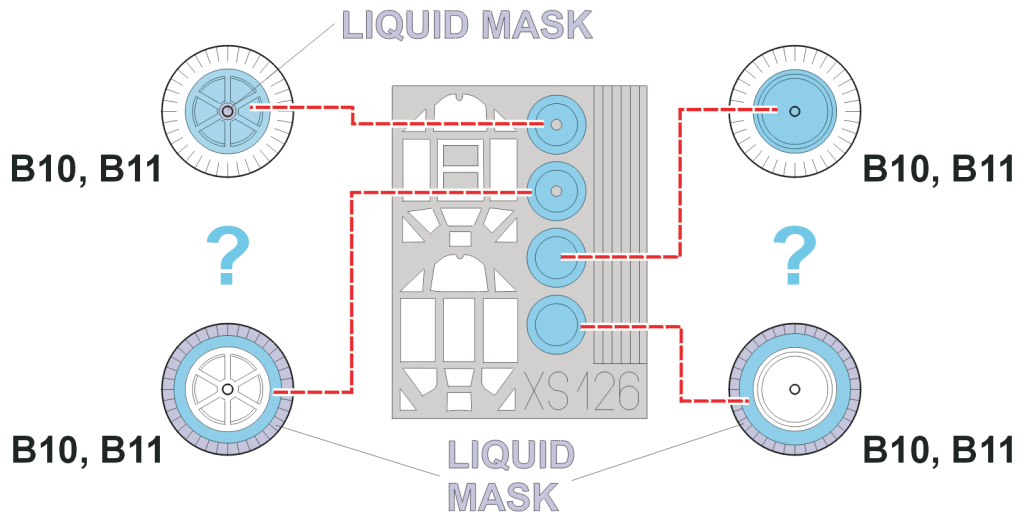

eduard
Express Mask

XS 126

Bf-109E

The die-cut mask for accurate canopy frame painting of the
Hasegawa 1/72 KIT

Bf-109E-3

Bf-109E-4

REFERENCES: AERODETAIL#1 : Bf109E