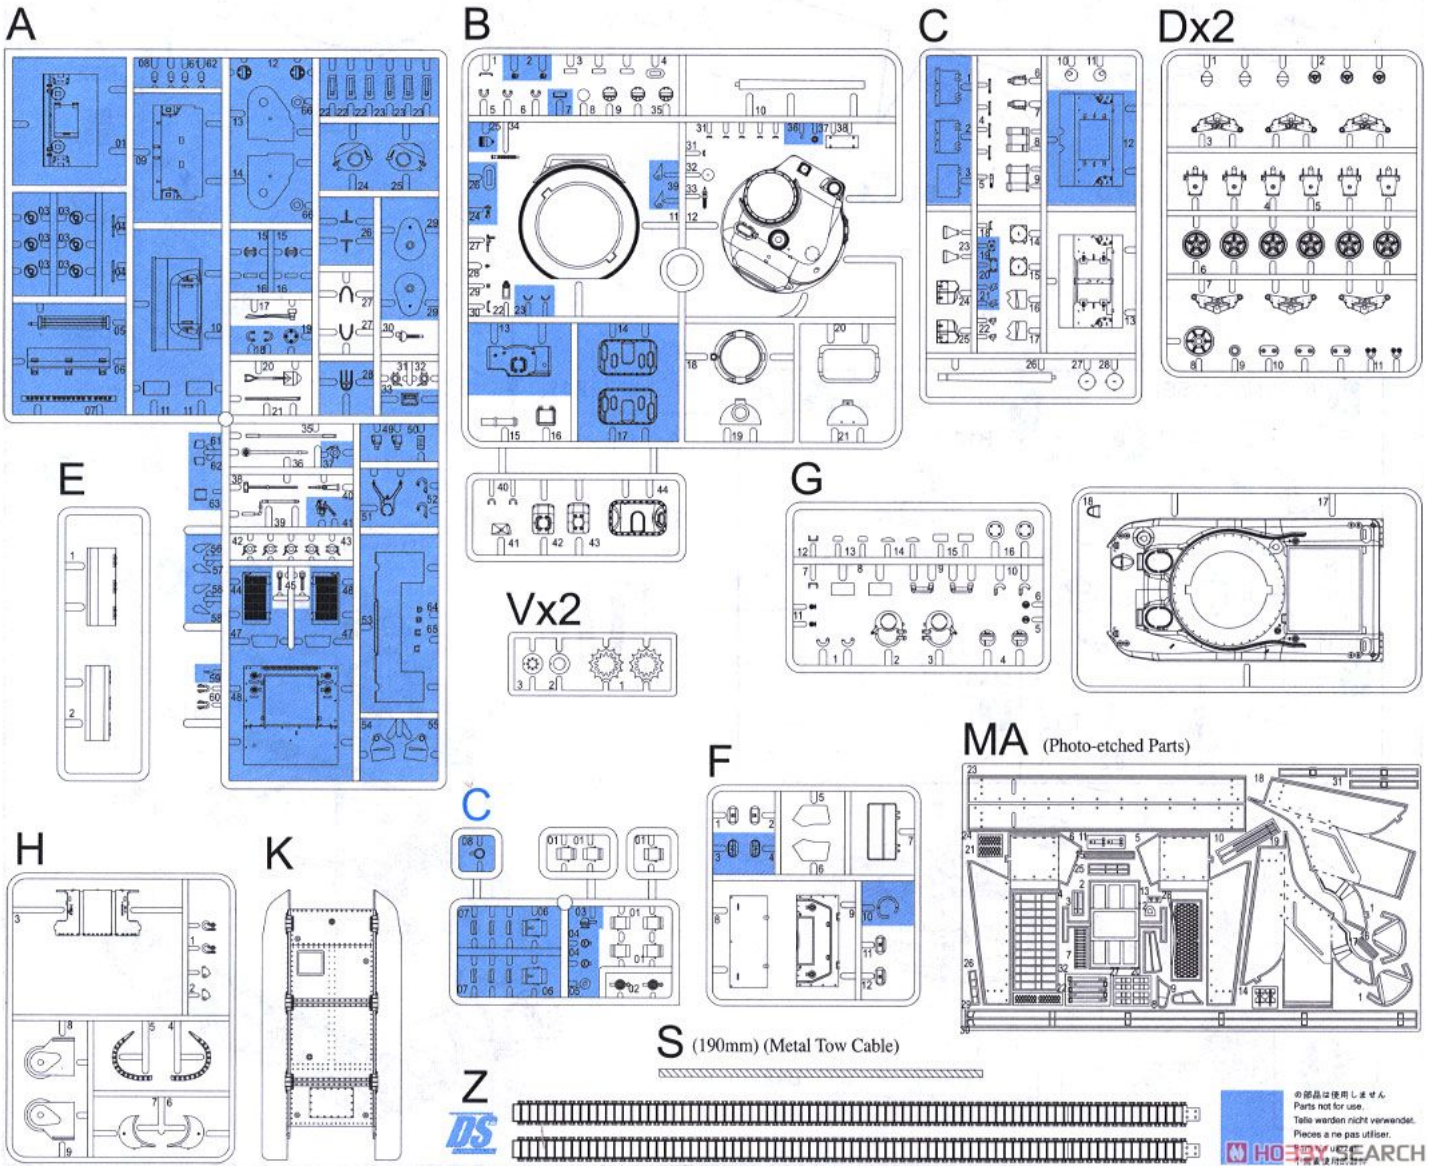

Customers who checked El Alamein Sherman (Plastic model) also checked

[British Chieftain Mk V Tank](#)
Tamiya
1/35
1/35 Milit...
2,250 yen

[German Panther Ausf. A (Plastic)](#)
Tamiya
1/35
1/35 Milit...
1,980 yen

[West German Leopard A4 (Plastic)](#)
Tamiya
1/35
1/35 Milit...
2,250 yen

[German Panzer Grenadiers S.](#)
Tamiya
1/35
1/35 Milit...
810 yen

[U.S. Tank M41 Walker Bulldog](#)
Tamiya
1/35
1/35 Milit...
1,710 yen

[U.S. Infantry (West European)](#)
Tamiya
1/35
1/35 Milit...
810 yen

[German 75mm Anti-Tank Gun](#)
Tamiya
1/35
1/35 Milit...
1,080 yen

[German Machine Gun Troops](#)
Tamiya
1/35
1/35 Milit...
810 yen

[German 37mm Anti-Tank Gun](#)
Tamiya
1/35
1/35 Milit...
900 yen

[Barricade Set (Plastic model)](#)
Tamiya
1/35
1/35 Milit...
450 yen

Close