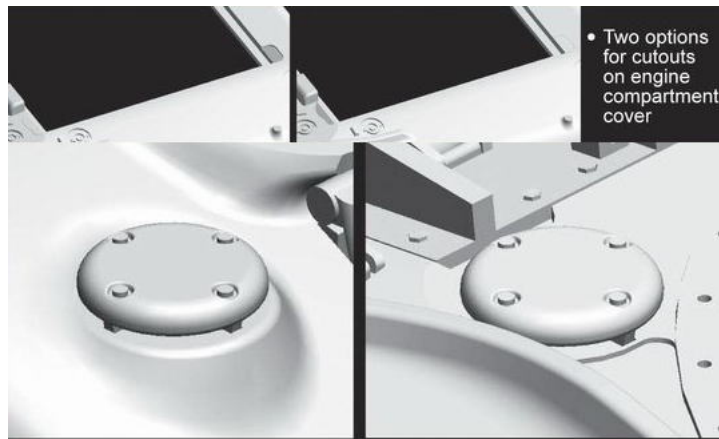

List All Images [Share](#) [Tweet](#)

EL ALAMEIN SHERMAN

1:35 '39-'45 SERIES

maquet
this kit
for skilled m
box cor

- Completely new slide-molded upper hull w/realistic cast detail

- Newly tooled glaucis w/direct vision hoods accurately reproduced

- Detailed fighting compartment ventilator

- Photo-etched light guards included

- Brand new photo-etched OVM clasps display subtle detail

- Finely detailed photo-etched storage box brackets is new
- Fenders made from photo-etched parts to represent actual thickness
- Photo-etched parts for fender attachment strip

- Completely new slide-molded upper hull with realistic cast detail
- Newly tooled glacis with direct vision hoods accurately reproduced

- Newly designed driver's and radio operator's direct vision slots w/clear periscope assemblies
- Direct vision covers can be modeled open/closed