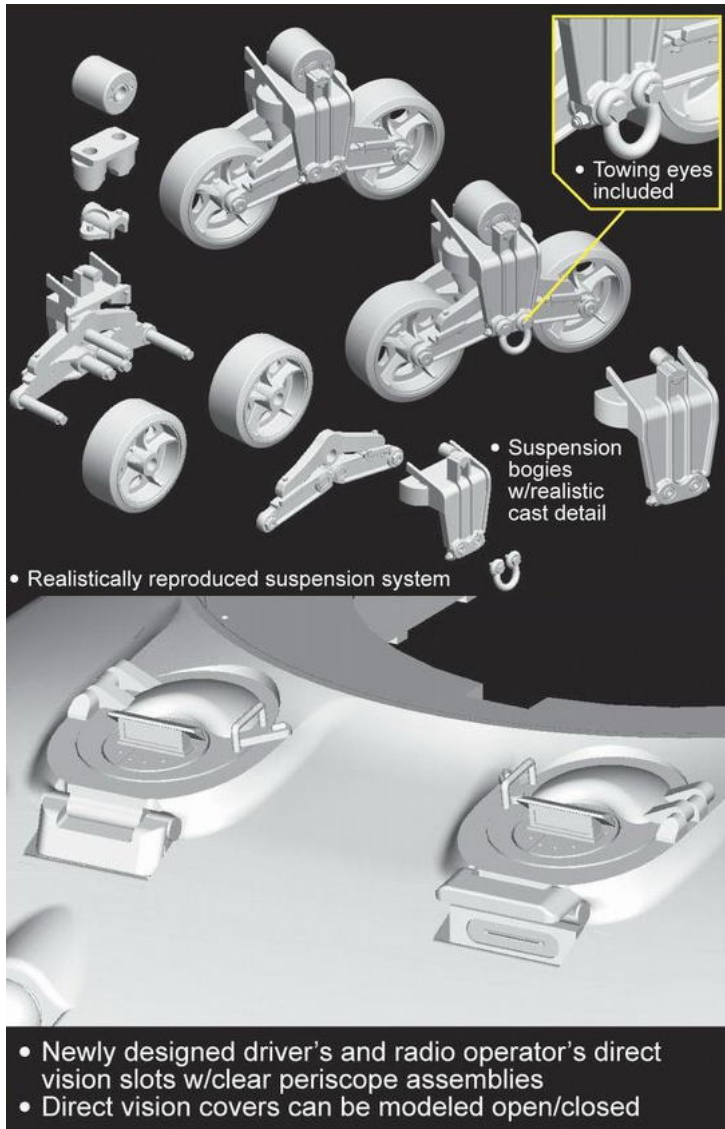

- Detailed fighting compartment ventilator

- Photo-etched light guards included

- Brand new photo-etched OVM clasps display subtle detail

- Finely detailed photo-etched storage box brackets is new
- Fenders made from photo-etched parts to represent actual thickness
- Photo-etched parts for fender attachment strip

- Options for engine ventilator covers

- Newly tooled tail lamps imitate the real items

- Newly designed engine deck w/air-intake cover

Special device included to bend specific photo-etched parts to correct angle

- Completely new slide-molded upper hull with realistic cast detail
- Newly tooled glacis with direct vision hoods accurately reproduced

- Newly designed driver's and radio operator's direct vision slots w/clear periscope assemblies
- Direct vision covers can be modeled open/closed

- Newly tooled one-piece slide-molded transmission cover with realistic cast detail

- Towing eyes included
- Suspension bogies with realistic cast detail

- Chassis made by 2-directional slide mold; bolts and rivets delicately represented on hull