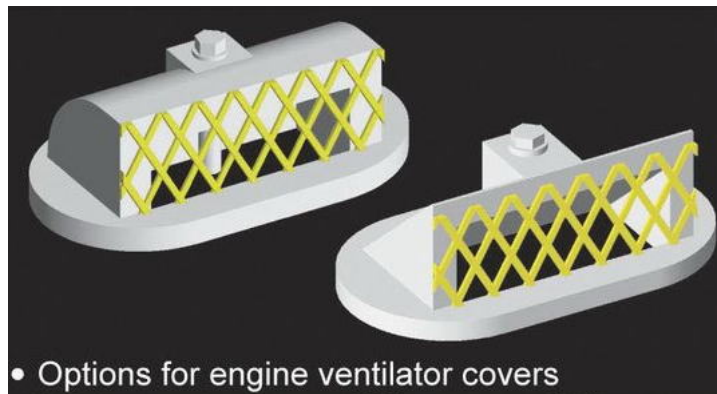

List All Images [Share](#) [Tweet](#)

EL ALAMEIN SHERMAN

1:35 '39-'45 SERIES

maquet
this kit
for skilled m
box cor

- Completely new slide-molded upper hull w/realistic cast detail

- Newly tooled glaucis w/direct vision hoods accurately reproduced

- Detailed fighting compartment ventilator

- Photo-etched light guards included

- Brand new photo-etched OVM clasps display subtle detail

- Finely detailed photo-etched storage box brackets is new
- Fenders made from photo-etched parts to represent actual thickness
- Photo-etched parts for fender attachment strip

- Options for engine ventilator covers

- Newly tooled tail lamps imitate the real items

- Newly designed engine deck w/air-intake cover

Special device included to bend specific photo-etched parts to correct angle

- Completely new slide-molded upper hull with realistic cast detail
- Newly tooled glacis with direct vision hoods accurately reproduced

- Newly designed driver's and radio operator's direct vision slots w/clear periscope assemblies
- Direct vision covers can be modeled open/closed