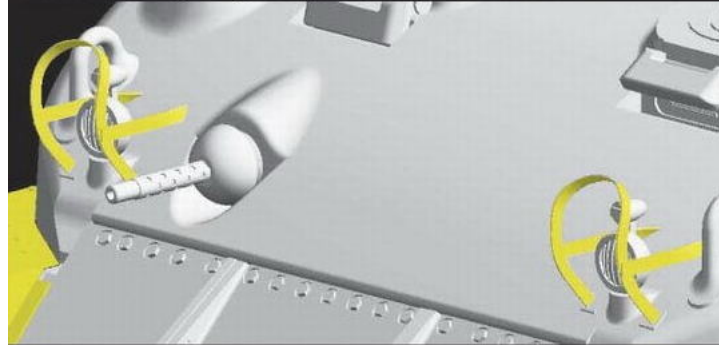

List All Images [Share](#) [Tweet](#)

EL ALAMEIN SHERMAN

1:35 '39-'45 SERIES

maquet
this kit
for skilled m
box cor

- Completely new slide-molded upper hull w/realistic cast detail

- Newly tooled glaucis w/direct vision hoods accurately reproduced

- Detailed fighting compartment ventilator

- Photo-etched light guards included

- Brand new photo-etched OVM clasps display subtle detail

- Finely detailed photo-etched storage box brackets is new
- Fenders made from photo-etched parts to represent actual thickness
- Photo-etched parts for fender attachment strip

- Completely new slide-molded upper hull with realistic cast detail
- Newly tooled glacis with direct vision hoods accurately reproduced

- Newly designed driver's and radio operator's direct vision slots w/clear periscope assemblies
- Direct vision covers can be modeled open/closed

- Newly tooled one-piece slide-molded transmission cover with realistic cast detail

- Towing eyes included
- Suspension bogies with realistic cast detail

- Chassis made by 2-directional slide mold; bolts and rivets delicately represented on hull