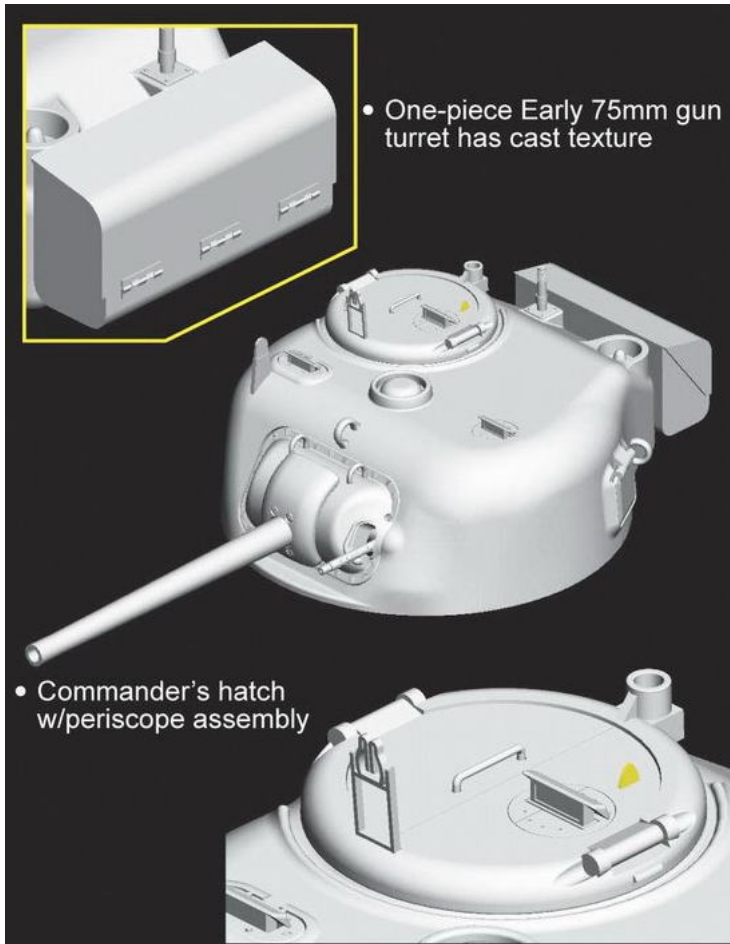

List All Images [Share](#) [Tweet](#)

EL ALAMEIN SHERMAN

1:35 '39-'45 SERIES

maquet
this kit
for skilled m
box cor

- Completely new slide-molded upper hull w/realistic cast detail

- Newly tooled glaucis w/direct vision hoods accurately reproduced

- Detailed fighting compartment ventilator

- Photo-etched light guards included

- Brand new photo-etched OVM clasps display subtle detail

- Finely detailed photo-etched storage box brackets is new
- Fenders made from photo-etched parts to represent actual thickness
- Photo-etched parts for fender attachment strip

- Options for engine ventilator covers

- Newly tooled tail lamps imitate the real items

- Newly designed engine deck w/air-intake cover

Special device included to bend specific photo-etched parts to correct angle