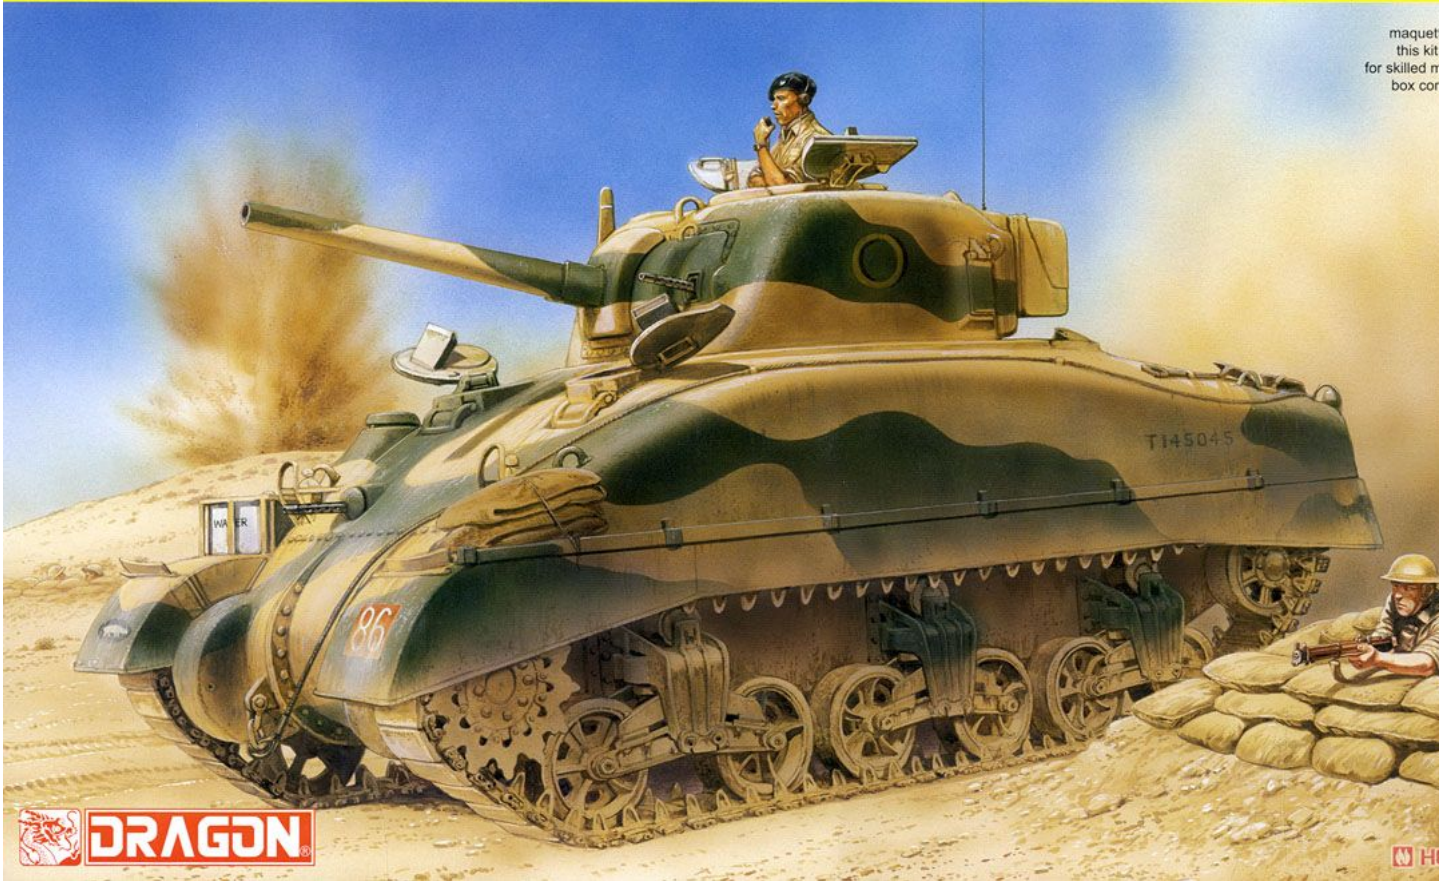

List All Images [Share](#) [Tweet](#)

EL ALAMEIN SHERMAN

1:35 '39-'45 SERIES

maquet
this kit
for skilled m
box cor

- Completely new slide-molded upper hull w/realistic cast detail

- Newly tooled glaucis w/direct vision hoods accurately reproduced