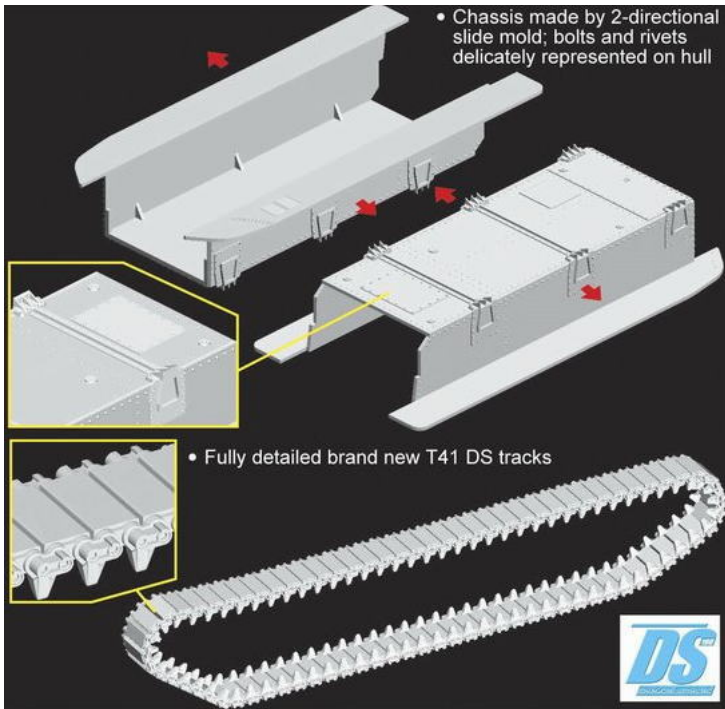

List All Images [Share](#) [Tweet](#)

EL ALAMEIN SHERMAN

1:35 '39-'45 SERIES

maquet
this kit
for skilled m
box cor

- Completely new slide-molded upper hull w/realistic cast detail

- Newly tooled glaucis w/direct vision hoods accurately reproduced

- Detailed fighting compartment ventilator

- Photo-etched light guards included

- Brand new photo-etched OVM clasps display subtle detail

- Finely detailed photo-etched storage box brackets is new
- Fenders made from photo-etched parts to represent actual thickness
- Photo-etched parts for fender attachment strip

- Options for engine ventilator covers

- Newly tooled tail lamps imitate the real items

- Newly designed engine deck w/air-intake cover

Special device included to bend specific photo-etched parts to correct angle

- Completely new slide-molded upper hull with realistic cast detail
- Newly tooled glacis with direct vision hoods accurately reproduced

- Newly designed driver's and radio operator's direct vision slots w/clear periscope assemblies
- Direct vision covers can be modeled open/closed