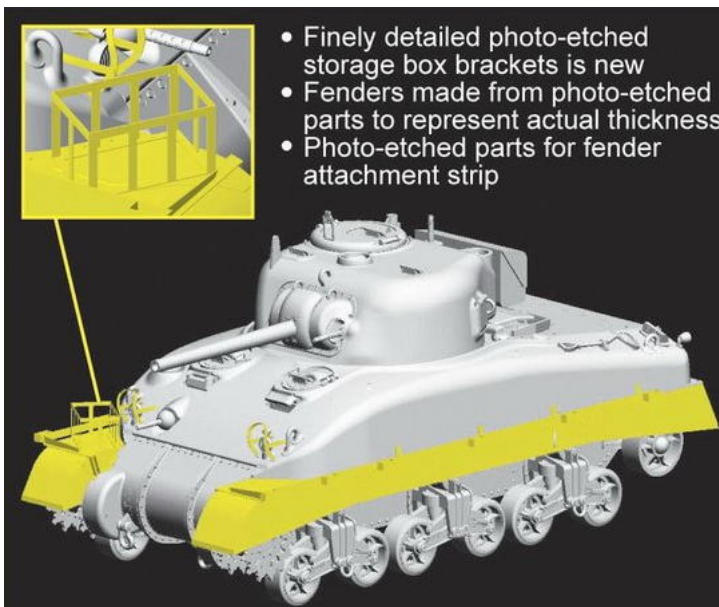

List All Images [Share](#) [Tweet](#)

EL ALAMEIN SHERMAN

1:35 '39-'45 SERIES

maquet
this kit
for skilled m
box cor

- Completely new slide-molded upper hull w/realistic cast detail

- Newly tooled glaucis w/direct vision hoods accurately reproduced

- Detailed fighting compartment ventilator

- Photo-etched light guards included

- Brand new photo-etched OVM clasps display subtle detail

- Finely detailed photo-etched storage box brackets is new
- Fenders made from photo-etched parts to represent actual thickness
- Photo-etched parts for fender attachment strip

- Completely new slide-molded upper hull with realistic cast detail
- Newly tooled glacis with direct vision hoods accurately reproduced

- Newly designed driver's and radio operator's direct vision slots w/clear periscope assemblies
- Direct vision covers can be modeled open/closed

- Newly tooled one-piece slide-molded transmission cover with realistic cast detail

- Towing eyes included
- Suspension bogies with realistic cast detail

- Chassis made by 2-directional slide mold; bolts and rivets delicately represented on hull