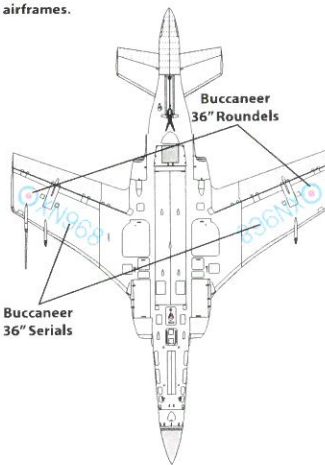

BAC TSR.2

Overall Anti-Flash Gloss White finish.

Blackburn Buccaneer NA.39

700Z NAS Overall Anti-Flash Gloss White and Extra Dark Sea Grey over Anti-Flash Gloss White finish.

Blackburn Buccaneer S.2

Later Overall Extra Dark Sea Grey finish.