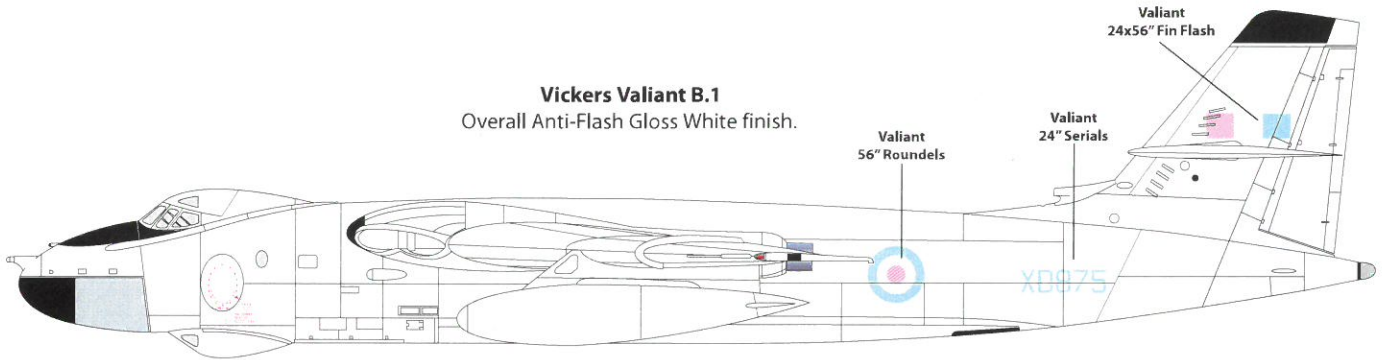

Vickers Valiant B.1

Overall Anti-Flash Gloss White finish.