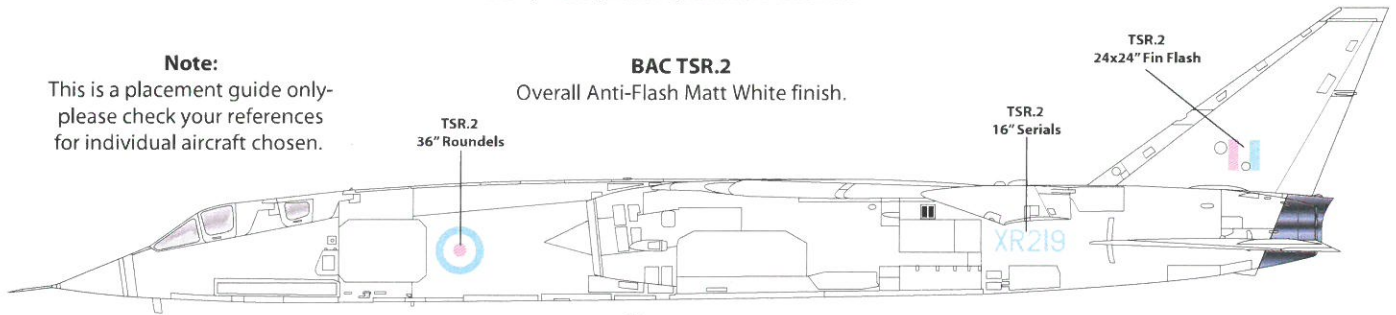

**Note:**

This is a placement guide only - please check your references for individual aircraft chosen.

**BAC TSR.2**

Overall Anti-Flash Matt White finish.

**Note:**

TSR.2 serials provided are for prototype and unflown pre-production airframes.