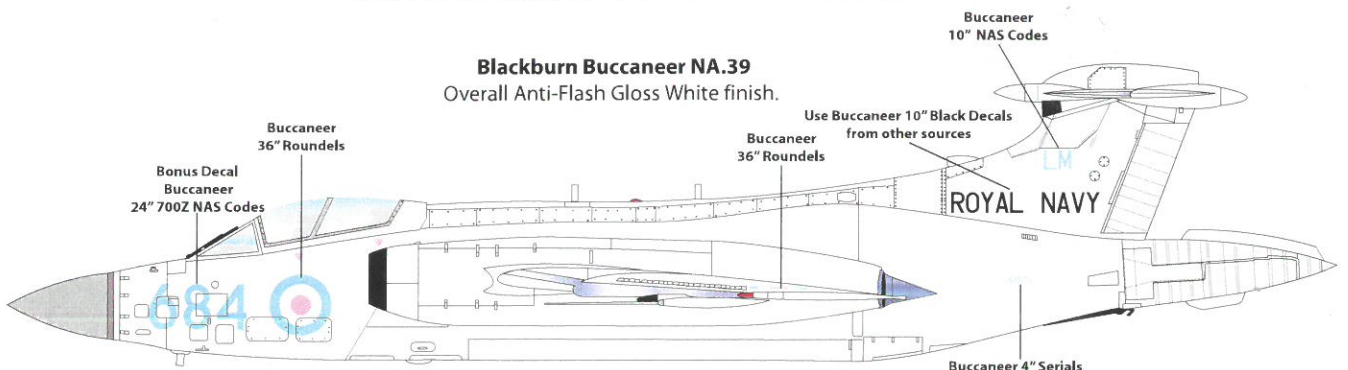

Overall Anti-Flash Gloss White finish.

**Note:**

Roundel and fin flash placements were same for Victor B.2's.

**Blackburn Buccaneer NA.39**

Overall Anti-Flash Gloss White finish.

**Blackburn Buccaneer NA.39**