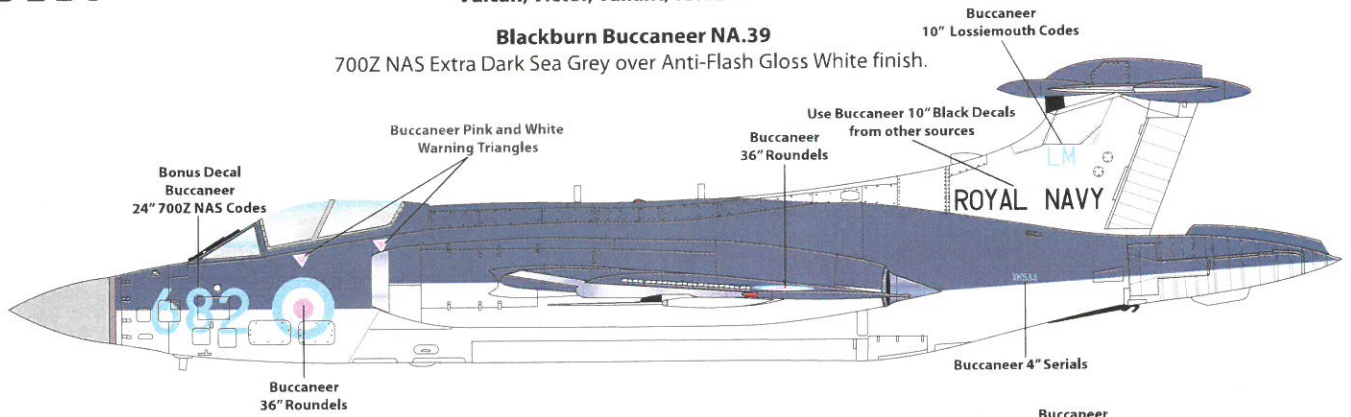

Blackburn Buccaneer NA.39

700Z NAS Extra Dark Sea Grey over Anti-Flash Gloss White finish.