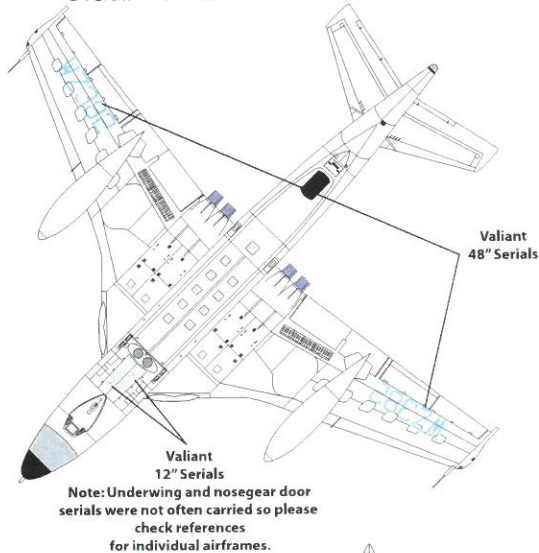

Vickers Valiant B.Mk.1

Overall Anti-Flash Gloss White finish.