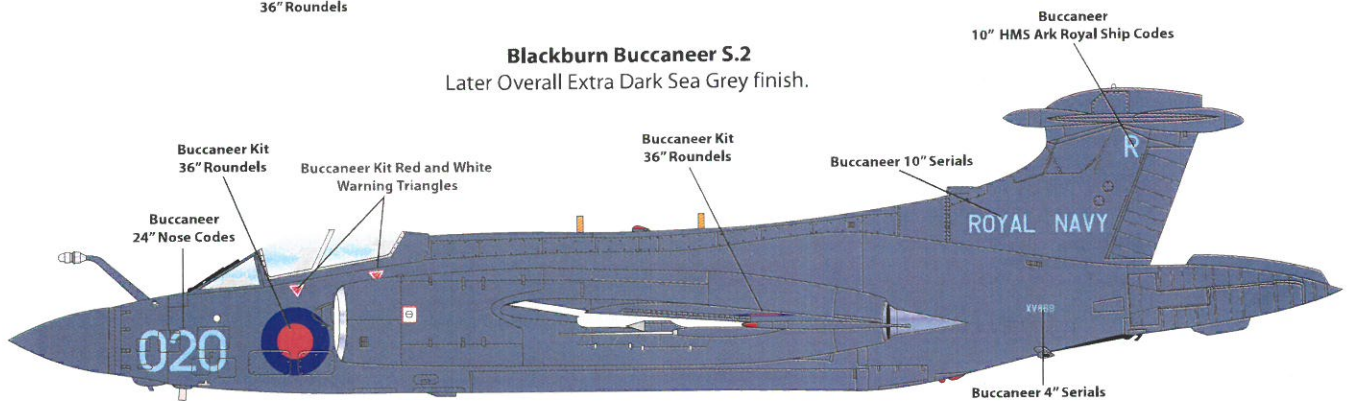

Blackburn Buccaneer S.2

Later Overall Extra Dark Sea Grey finish.