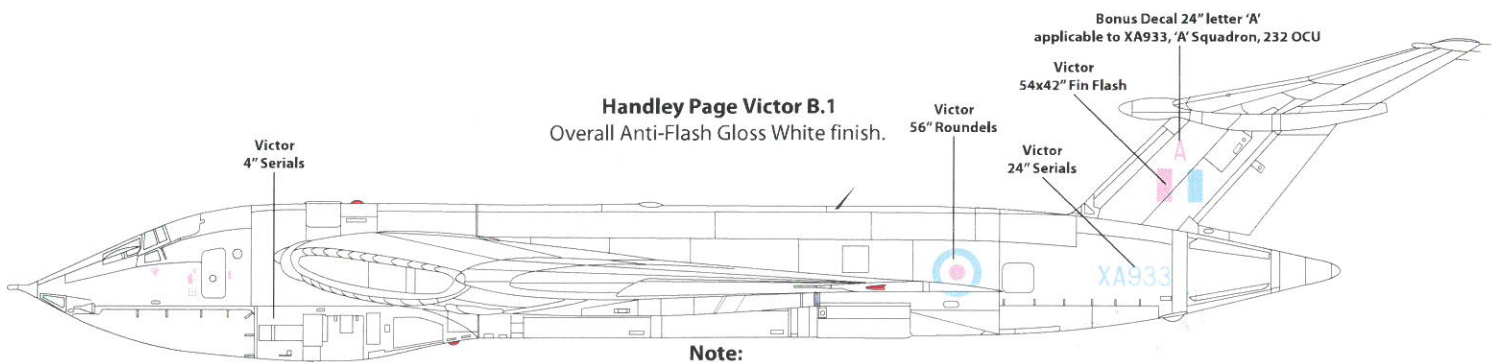

Handley Page Victor B.1

Overall Anti-Flash Gloss White finish.