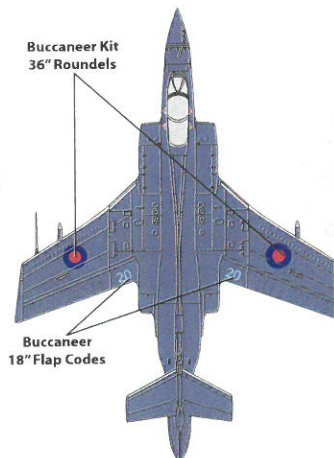

BAC TSR.2

Overall Anti-Flash Gloss White finish.

Blackburn Buccaneer NA.39

700Z NAS Overall Anti-Flash Gloss White and Extra Dark Sea Grey over Anti-Flash Gloss White finish.

Blackburn Buccaneer S.2

Later Overall Extra Dark Sea Grey finish.