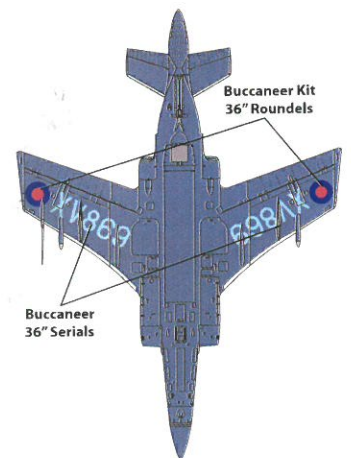

BAC TSR.2

Overall Anti-Flash Gloss White finish.

Blackburn Buccaneer NA.39

700Z NAS Overall Anti-Flash Gloss White and Extra Dark Sea Grey over Anti-Flash Gloss White finish.

Blackburn Buccaneer S.2

Later Overall Extra Dark Sea Grey finish.