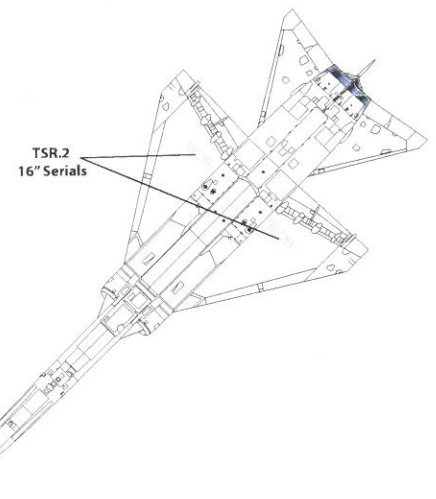

BAC TSR.2

Overall Anti-Flash Gloss White finish.

Blackburn Buccaneer NA.39

700Z NAS Overall Anti-Flash Gloss White and Extra Dark Sea Grey over Anti-Flash Gloss White finish.

Blackburn Buccaneer S.2

Later Overall Extra Dark Sea Grey finish.