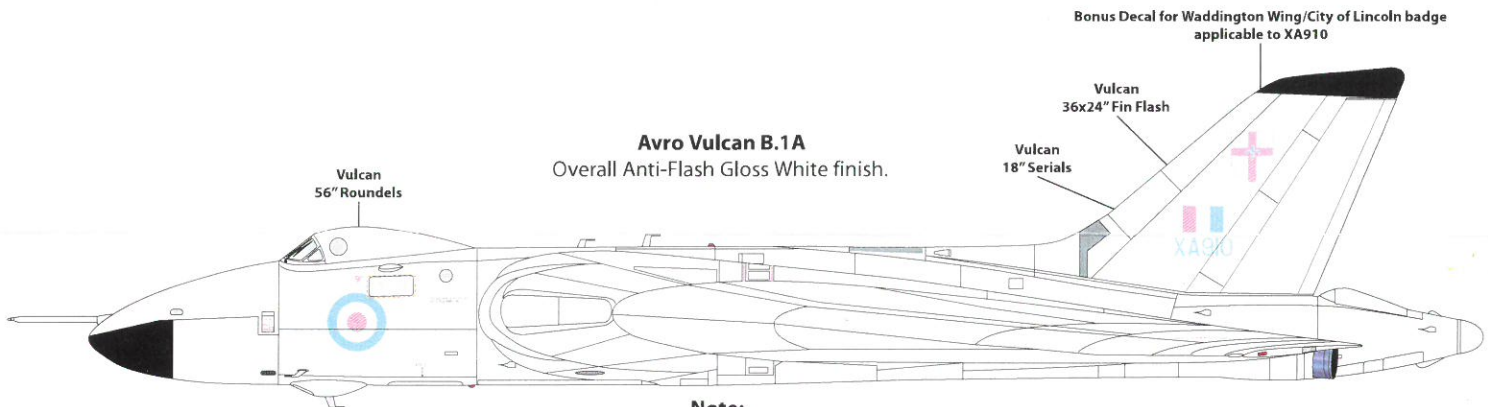

Avro Vulcan B.1A

Overall Anti-Flash Gloss White finish.