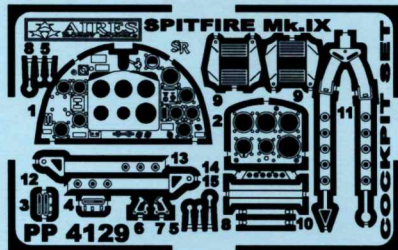

4129 Spitfire Mk. IX Cockpit Set

PHOTO-ETCHED METAL PARTS

1

2

RESIN PARTS

RP 4a:
CUT RP 4
ON TWO PARTS
(EACH 3mm LENGTH)

3

4

✓ MIRROR ASSEMBLY
ZRCADLOVÁ MONTÁŽ

5