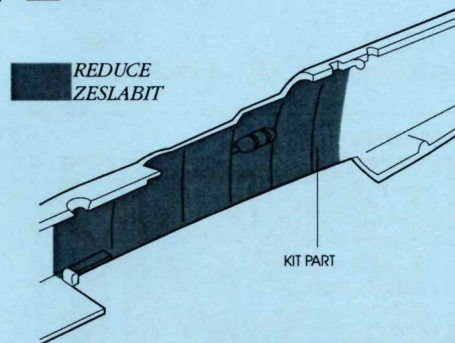

4

✓ MIRROR ASSEMBLY
ZRCADLOVÁ MONTÁŽ