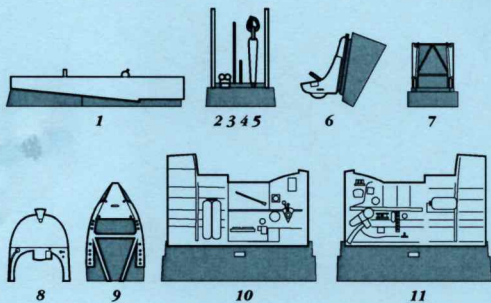

4129 Spitfire Mk. IX Cockpit Set

PHOTO-ETCHED METAL PARTS

1

2

RESIN PARTS

RP 4a:
CUT RP 4
ON TWO PARTS
(EACH 3mm LENGTH)

3

4

✓ MIRROR ASSEMBLY
ZRCADLOVÁ MONTÁŽ

5