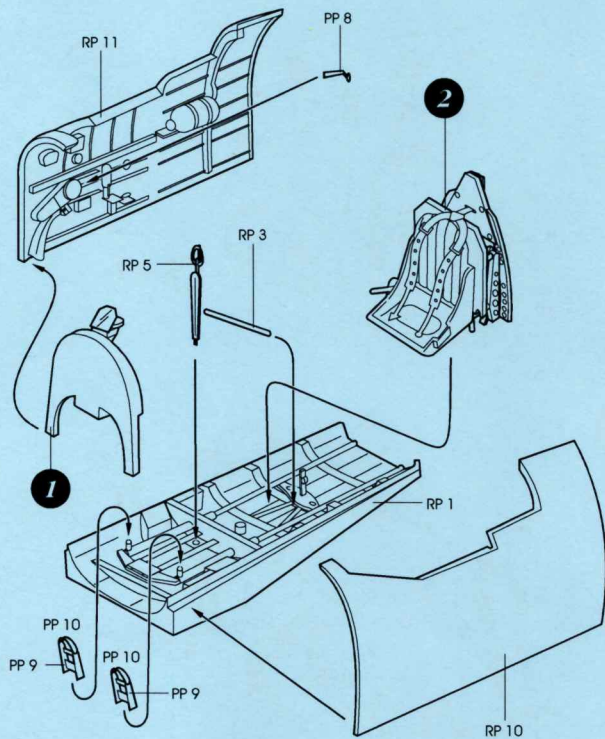

4129 Spitfire Mk. IX Cockpit Set

PHOTO-ETCHED METAL PARTS

1

2

RESIN PARTS

RP 4a:
CUT RP 4
ON TWO PARTS
(EACH 3mm LENGTH)

3

4

✓ MIRROR ASSEMBLY
ZRCADLOVÁ MONTÁŽ

5