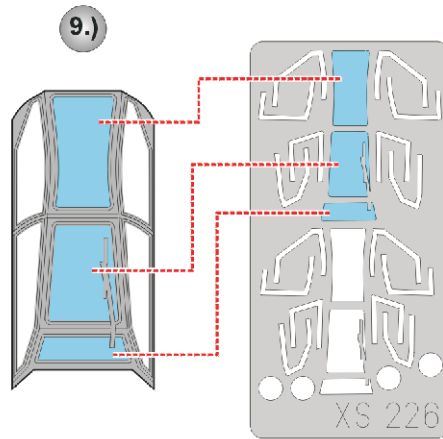

14.)

CAMOUFLAGE COLOR

LIQUID MASK ■

15.)

REMOVE MASK