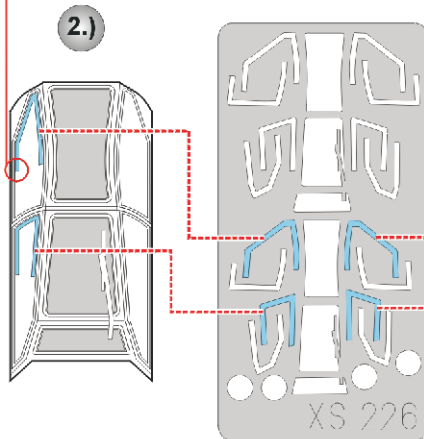

# AH-64MD Apache

The die-cut mask for accurate canopy frame painting of the  
*Academy New Kit 1/72 KIT*

6.)

**INTERIOR COLOR**

7.)

**RUBBER COLOR**

8.)

**REMOVE MASK**