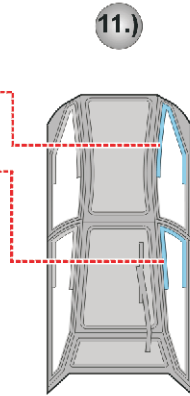

14.)

CAMOUFLAGE COLOR

LIQUID MASK ■

15.)

REMOVE MASK