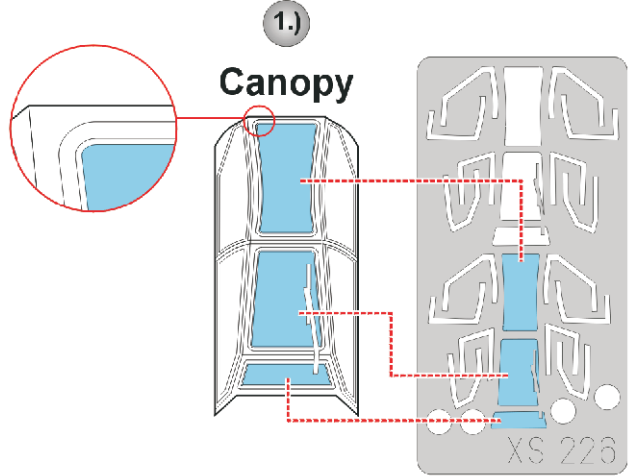

**eduard**  
**Express Mask**

**XS 226**

# AH-64MD Apache

The die-cut mask for accurate canopy frame painting of the  
*Academy New Kit 1/72 KIT*

6.)

**INTERIOR COLOR**

7.)

**RUBBER COLOR**

8.)

**REMOVE MASK**