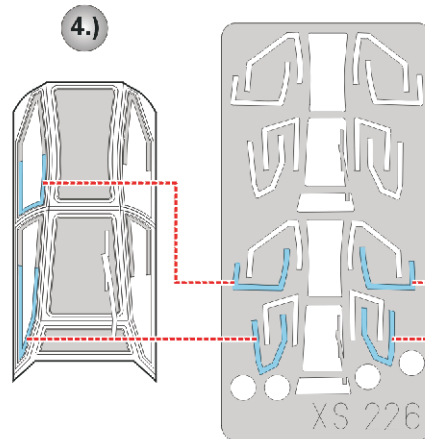

# AH-64MD Apache

The die-cut mask for accurate canopy frame painting of the  
*Academy New Kit 1/72 KIT*

6.)

**INTERIOR COLOR**

7.)

**RUBBER COLOR**

8.)

**REMOVE MASK**