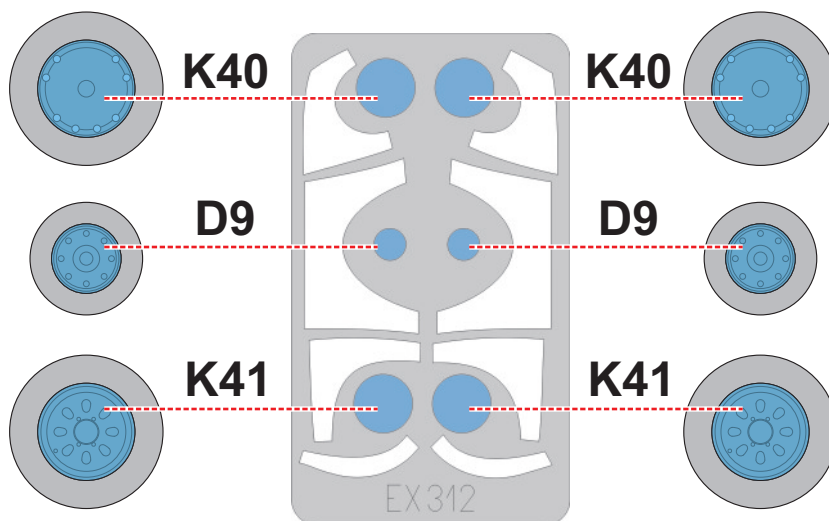

eduard
MASK

EX 312

F-15I RAAM 1/48

The die-cut mask for accurate canopy frame painting of the
Academy scale 1/48 KIT

LIQUID MASK ■