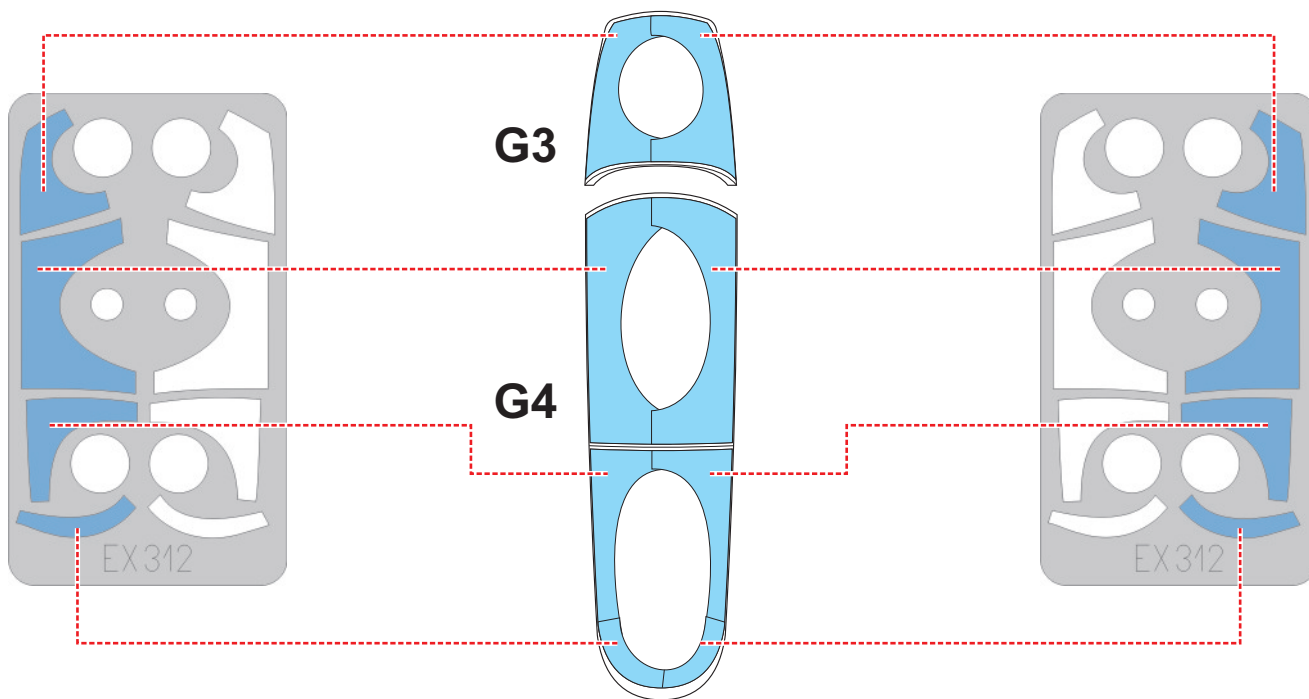

eduard
MASK

EX 312

F-15I RAAM 1/48

The die-cut mask for accurate canopy frame painting of the
Academy scale 1/48 KIT

LIQUID MASK ■