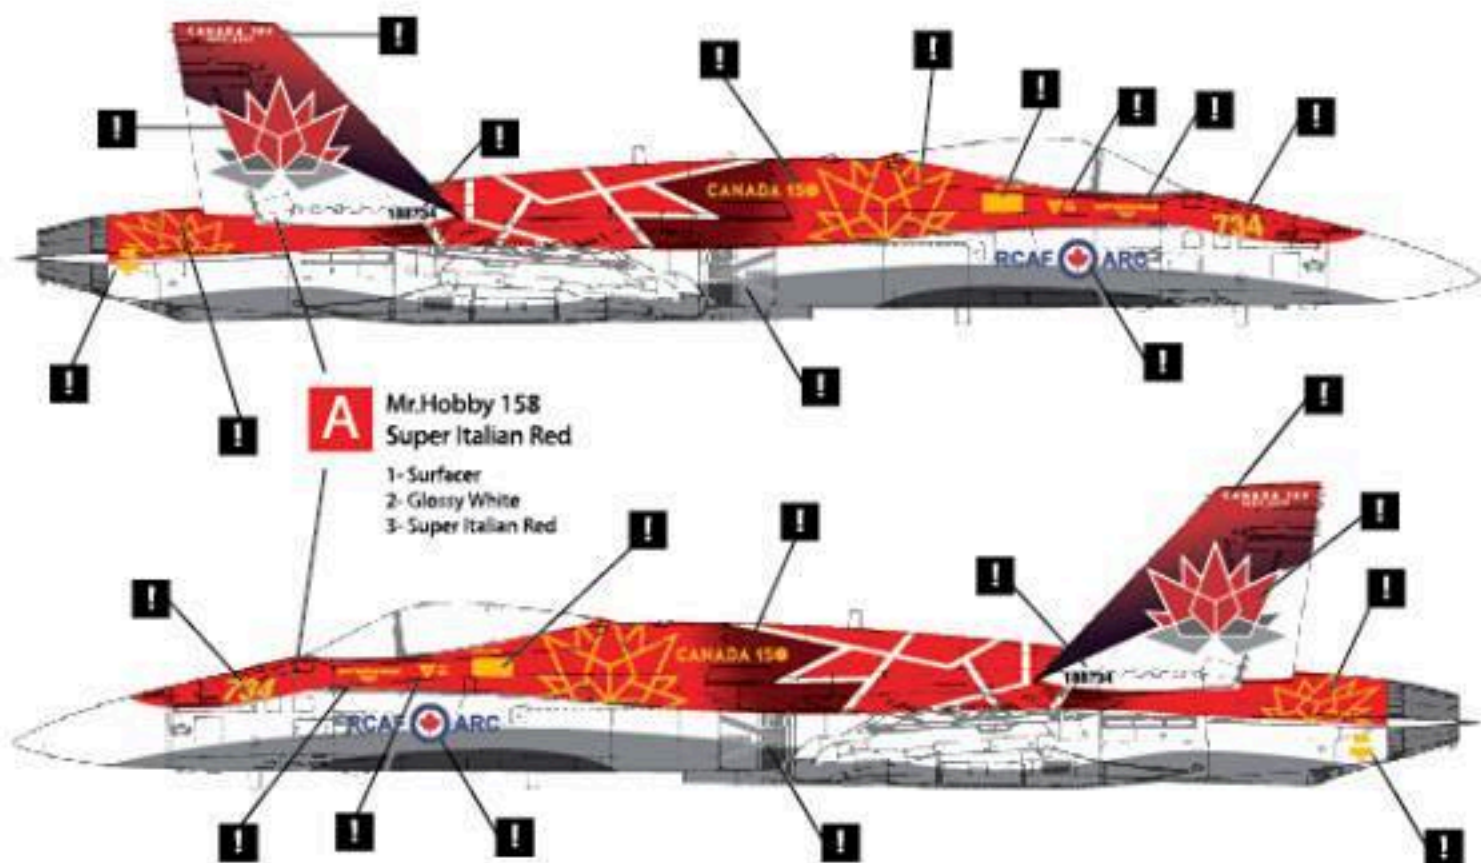

Royal Canadian Air Force CF-188 "One hundred and Fifty"

A Mr.Hobby 158
Super Italian Red
1- Surfacer
2- Glossy White
3- Super Italian Red

B Tamiya XF-10
FLAT BROWN
Enamel-based,
can be clean if shit shappen

A Mr.Hobby 158
Super Italian Red
1- Surfacer
2- Glossy White
3- Super Italian Red

RCAF  ARC

RCAF  ARC

188734 188734

CANADA 150

CANADA 150

CANADA 150

734