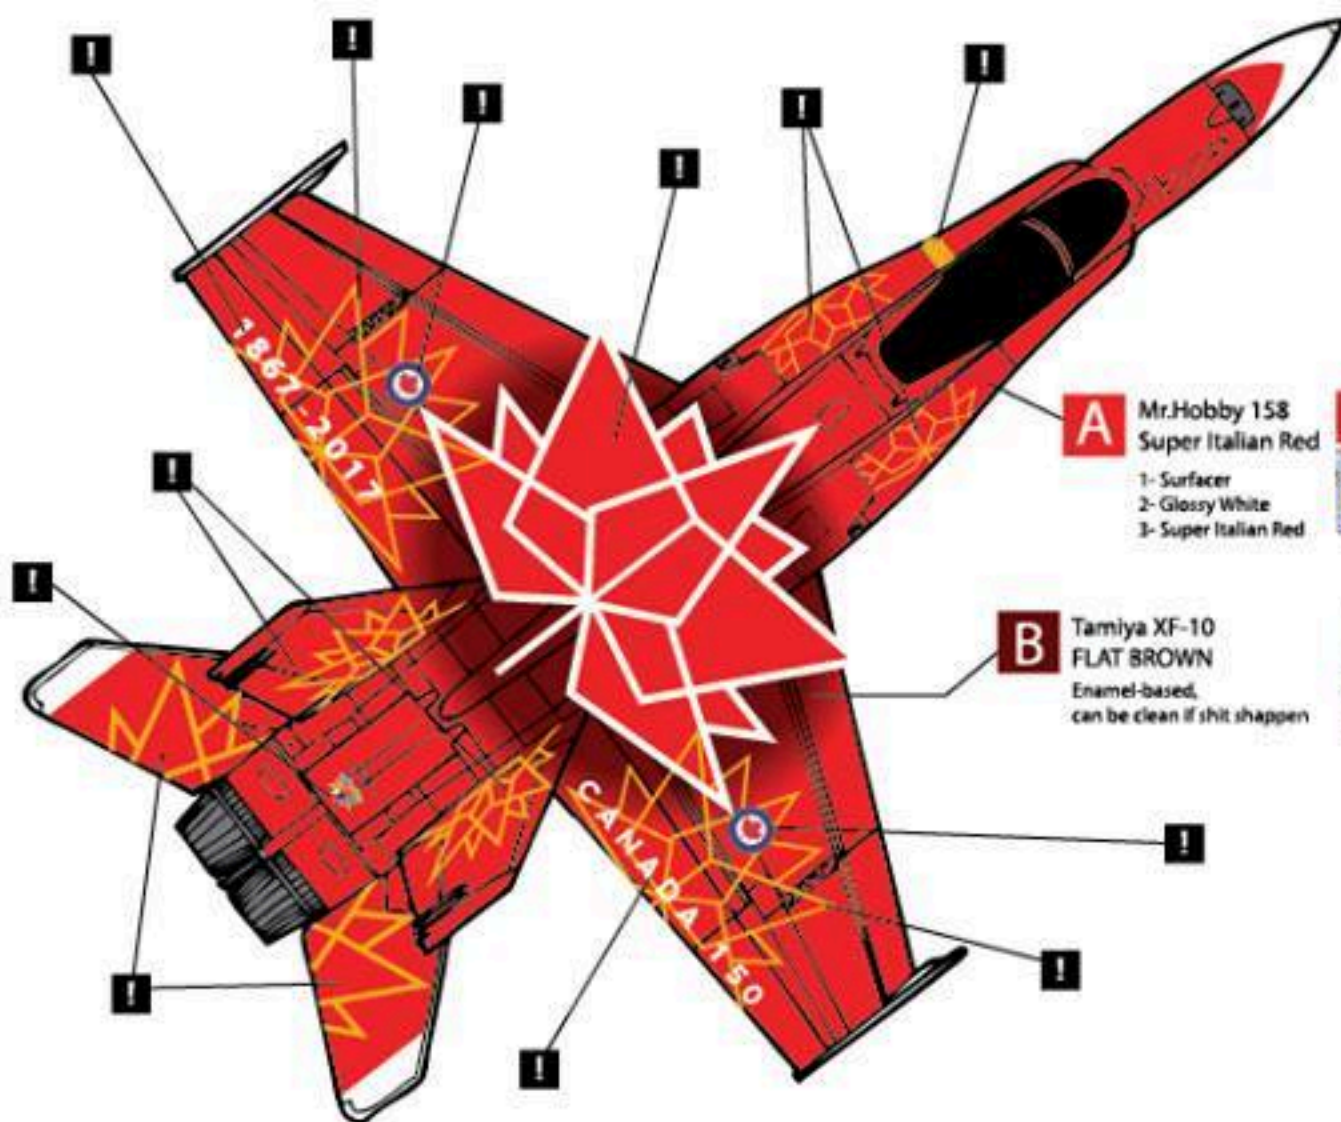

Royal Canadian Air Force CF-188 "One hundred and Fifty"

A Mr.Hobby 158
Super Italian Red
1- Surfacer
2- Glossy White
3- Super Italian Red

B Tamiya XF-10
FLAT BROWN
Enamel-based,
can be clean if shit shappen

A Mr.Hobby 158
Super Italian Red
1- Surfacer
2- Glossy White
3- Super Italian Red

RCAF  ARC

RCAF  ARC

188734 188734

CANADA 150

CANADA 150

CANADA 150

734