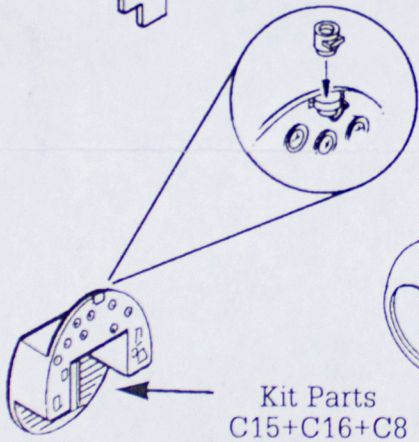

VERLINDEN PRODUCTIONS

811 Lone Star Drive
O'Fallon MO 63366
USA

N°1220

F4U-1 Corsair

(for Tamiya)

1:48 SCALE

Kit Parts
C7 + Seat

Starboard

port

Remove

Kit Parts
C15+C16+C8

Kit Part
A15

Front View
(Photo-etch)