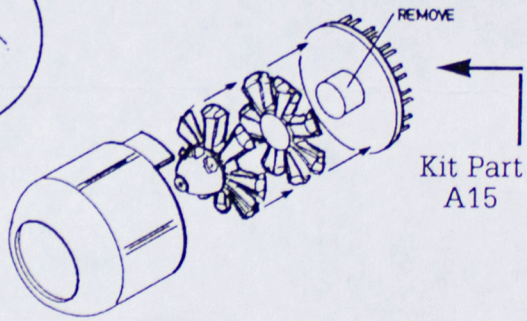

VERLINDEN PRODUCTIONS

811 Lone Star Drive
O'Fallon MO 63366
USA

N°1220

F4U-1 Corsair

(for Tamiya)

1:48 SCALE

Kit Parts
C7 + Seat

Starboard

port

Remove

Kit Parts
C15+C16+C8

Kit Part
A15

Front View
(Photo-etch)