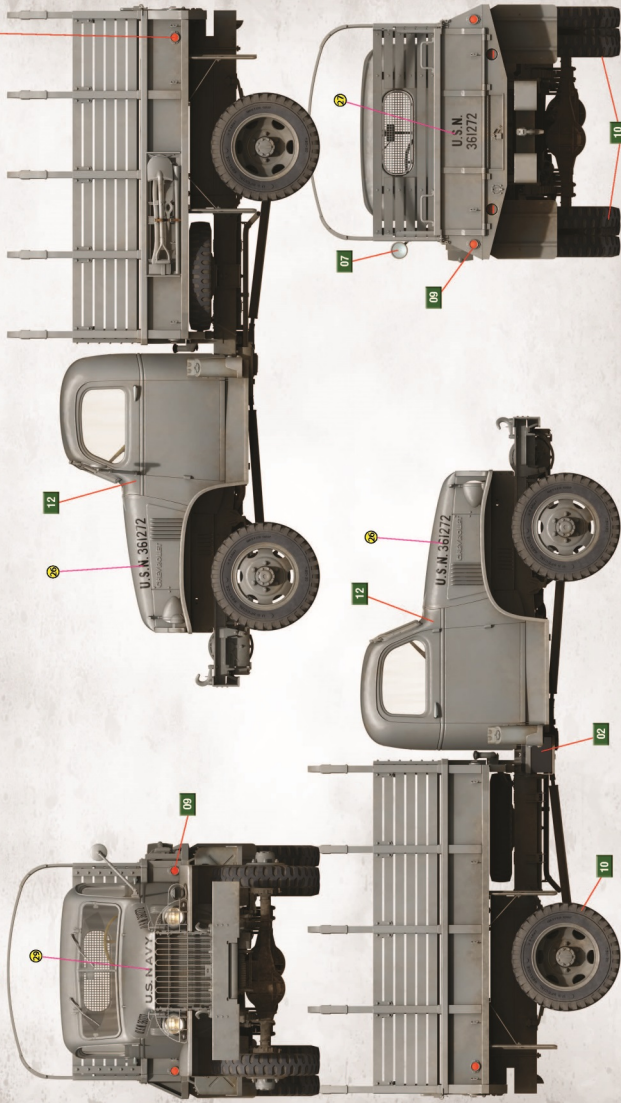

# 67117 1,5T 4x4 CARGO TRUCK w/WINCH I:35

**MiniArt**

PAINTING GUIDE 4 U.S. NAVY, 1944.

SCALE  
CARGO TRUCK w/WINCH I:35

MiniArt 35989

VELDORWAY  
BOOTH Z1