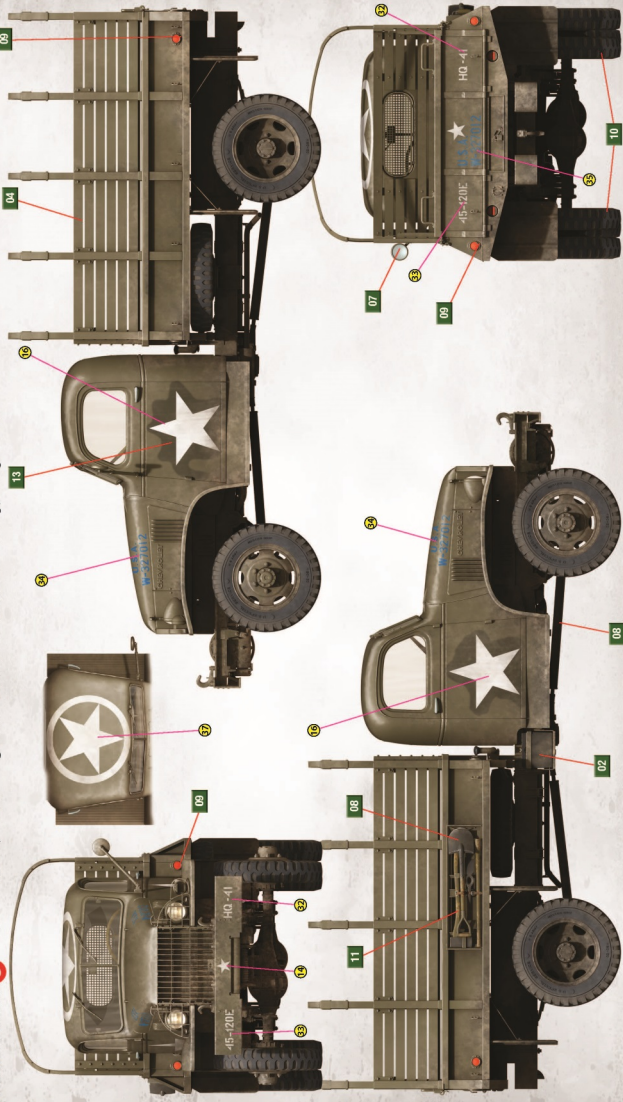

G7117 1,5T 4x4 CARGO TRUCK w/WINCH

SCALE

I:35

PAINTING GUIDE 3 45th Division, 120th Engineer Combat Battalion. Sicily, Italy 1943.