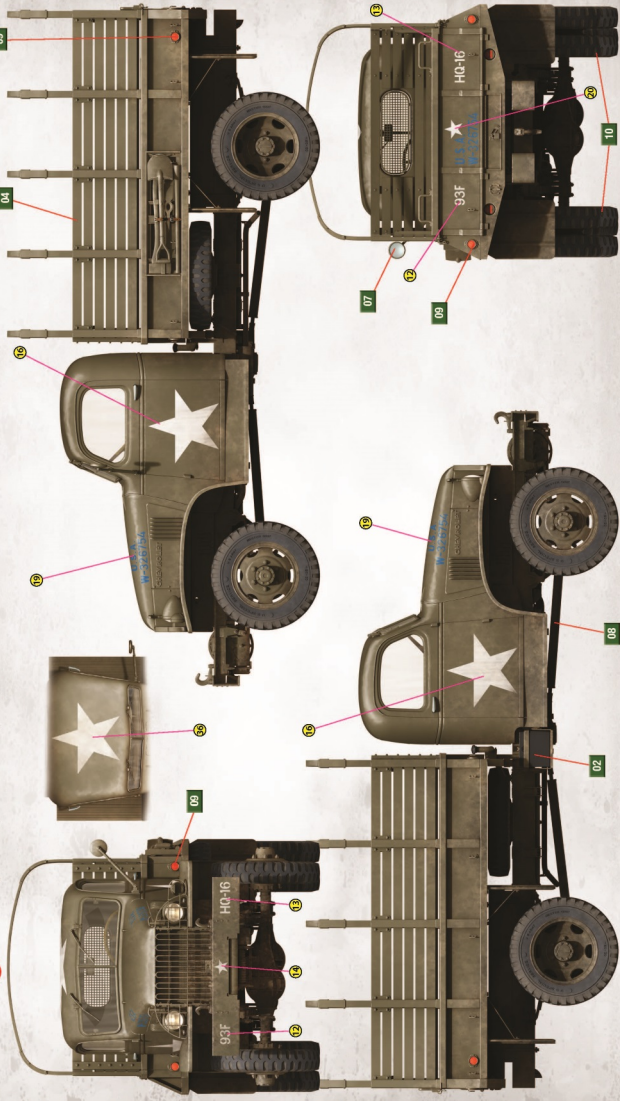

## GENERAL INSTRUCTION

HIGHLY DETAILED PLASTIC MODEL KIT

PHOTO-ETCHED PARTS INCLUDED

CLEAR PLASTIC PARTS INCLUDED

DECAL SHEET FOR 6 OPTIONS

DOORS AND HOOD CAN BE  
ASSEMBLED IN OPEN OR  
CLOSED POSITION

HIGHLY DETAILED  
ENGINE  
COMPARTMENT,  
TRANSMISSION,  
BRAKE, STEERING SYSTEMS

2 FIGURES INCLUDED

BENCH POSITION FOLDED OR UNFOLDED

SCALE  
**1:35**

  
**MiniArt**

PAINTING GUIDE 1 93rd Infantry Division, Fort Huachuca, Arizona 1943.