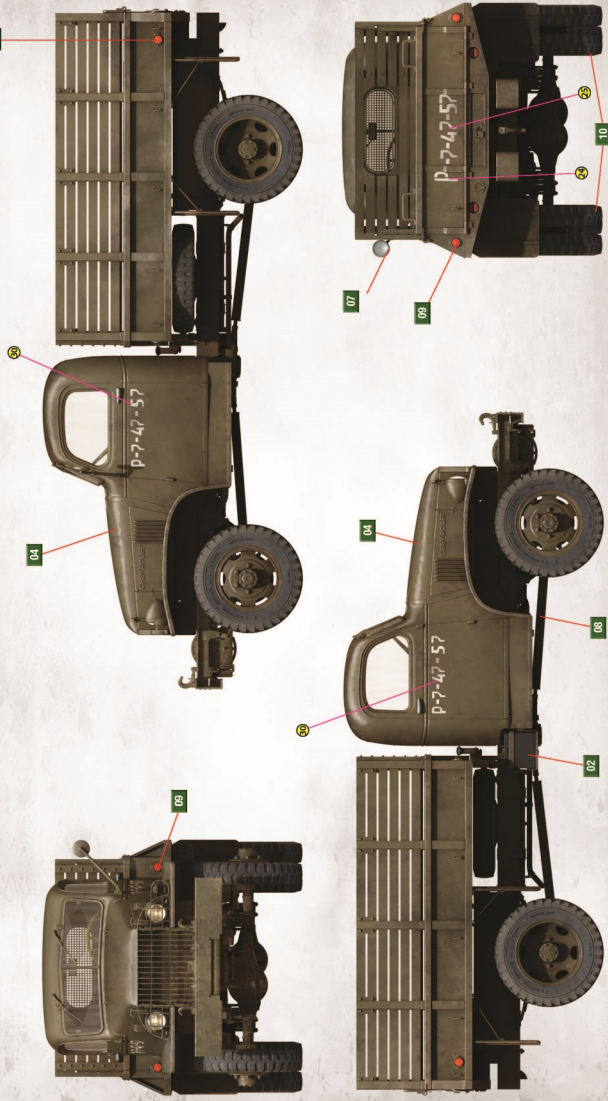

G7117 1,5T 4x4 CARGO TRUCK w/WINCH SCALE 1:35