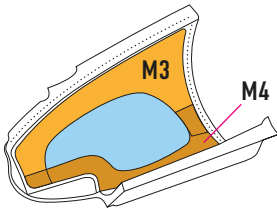

● - KIT PART ● - MASK ● - LIQUID MASK

for MiniBase

1

camouflage color

I-8

camouflage color

2

interior color