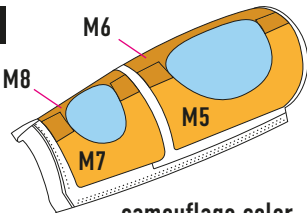

● - KIT PART ● - MASK ● - LIQUID MASK

for MiniBase

1

camouflage color

I-8

camouflage color

2

interior color

I-8

interior color

3

camouflage color

I-6/7

interior color

4

5