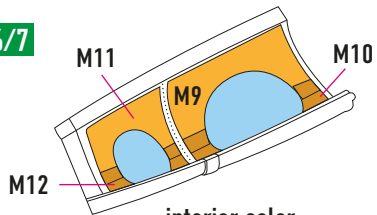

● - KIT PART ● - MASK ● - LIQUID MASK

for MiniBase

1

camouflage color

I-8

camouflage color

2

interior color

I-8

interior color

3

camouflage color

I-6/7

interior color

4

5

I-10

I-11

I-14

M15

M16

M17