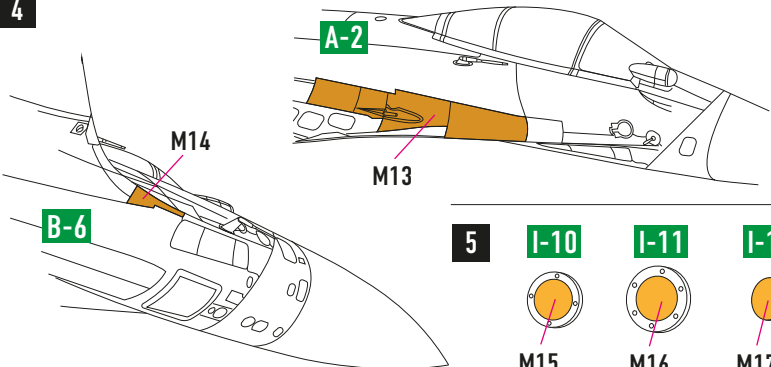

● - KIT PART ● - MASK ● - LIQUID MASK

for MiniBase

1

camouflage color

I-8

camouflage color

2

interior color

I-8

interior color

3

camouflage color

I-6/7

interior color

4

5

I-10

I-11

I-14

M15

M16

M17