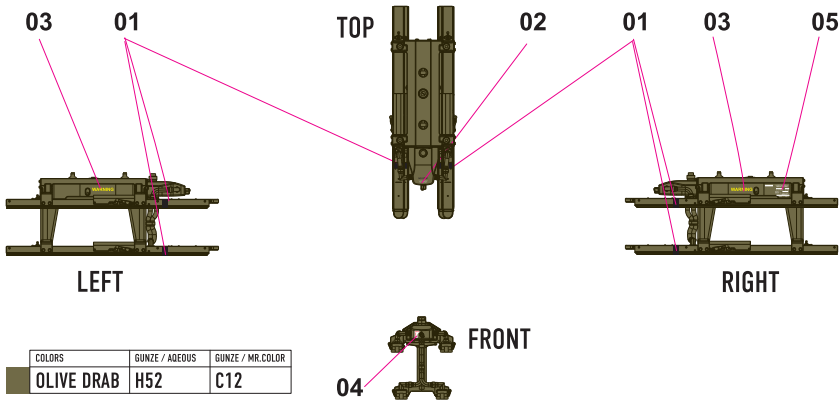

COLORS	GUNZE / AGEOUS	GUNZE / MR.COLOR
OLIVE DRAB	H52	C12

general issues: info@reskit.com.ua / claim resolution: claims@reskit.com.ua

RESKIT-MODELS.COM

fb.com/reskit.official

instagram.com/reskit_official

pinterest.com/reskit_official