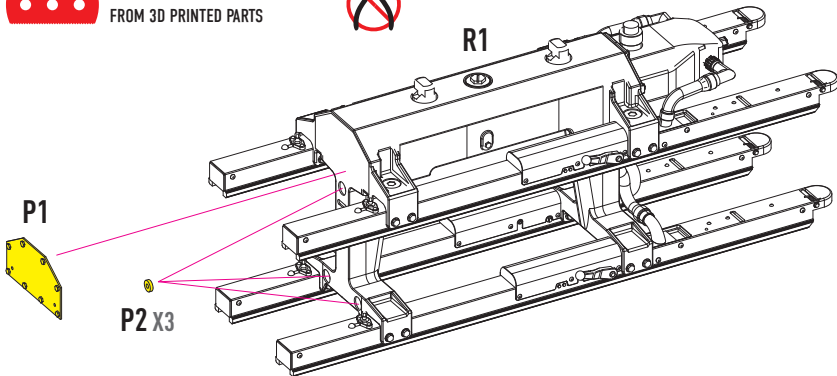

RESIN PARTS
FOR SCALE PLASTIC KITS

M299 - 4 RAIL LONGBOW LAUNCHER

FOR HELLFIRE MISSILES (2 PCS)
AH-64D/E, UH-60L, OH-58D, AH-1W/Z,
AH-6, UH-1N/Y, HH-60H, MH-60R/S

INSTRUCTION **RS48-0317**

USE A SAW TO REMOVE SUPPORTS
FROM 3D PRINTED PARTS