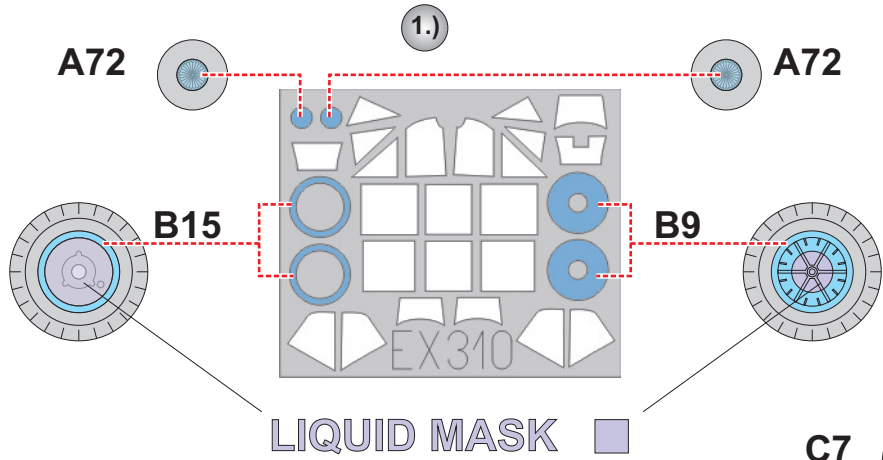

eduard
MASK

EX 310

Bf 109F-2 1/48

The die-cut mask for accurate canopy frame painting of the *Zvezda* scale 1/48 KIT

C2 C1

C4