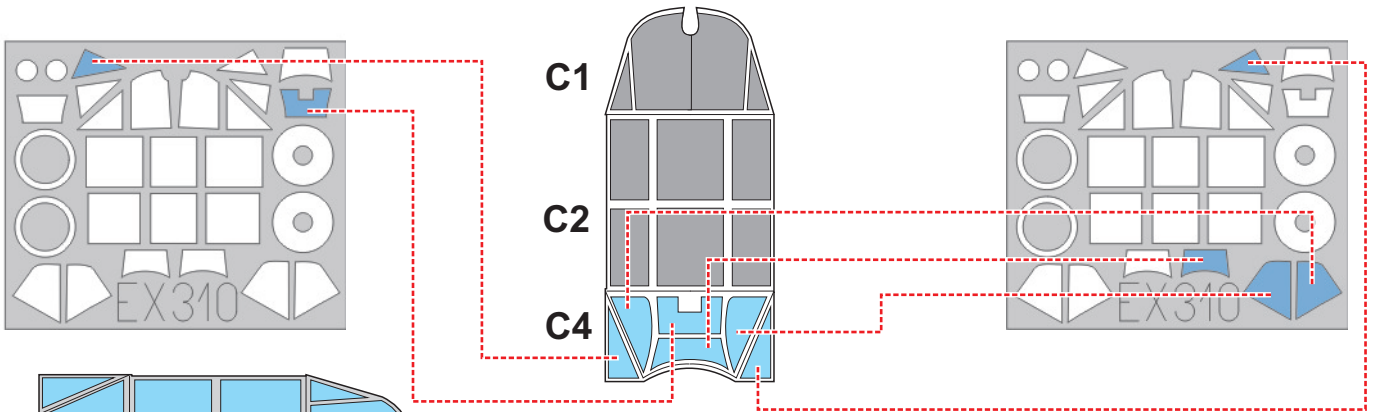

eduard
MASK

EX 310

Bf 109F-2 1/48

The die-cut mask for accurate canopy frame painting of the *Zvezda* scale 1/48 KIT

C2 C1

C4