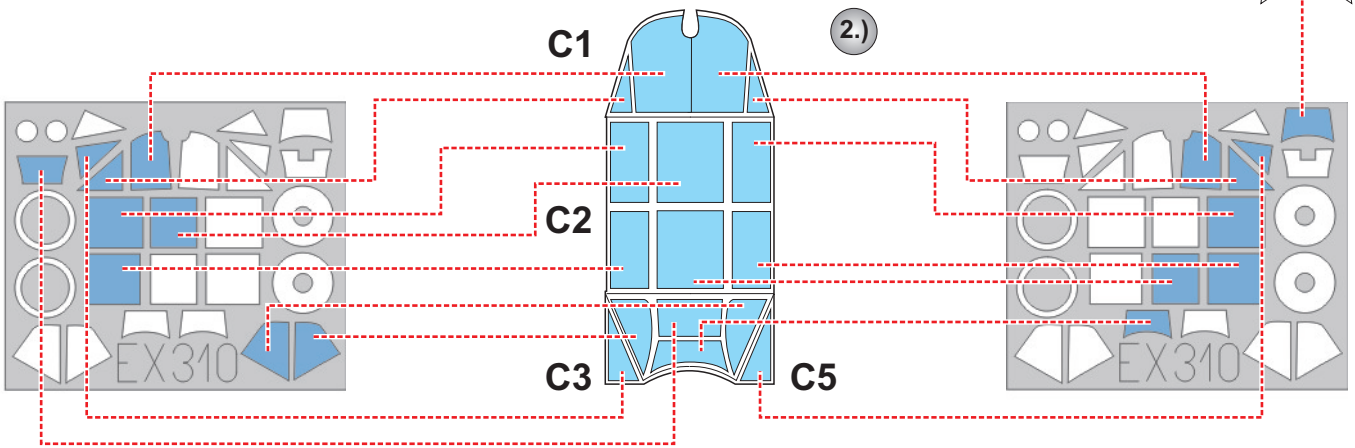

eduard
MASK

EX 310

Bf 109F-2 1/48

The die-cut mask for accurate canopy frame painting of the *Zvezda* scale 1/48 KIT

C2 C1

C4