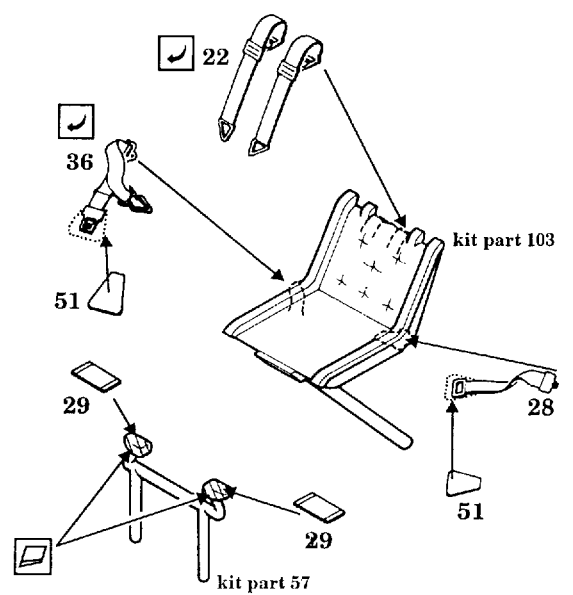

Messerschmitt Me-410 B-1

1/48 scale detail set for MONOGRAM-REVELL kit

-  OPPOSITE SIDE
-  REMOVE
-  BEND
-  REPLACE
-  GRIND

INSTRUMENT PANELS

RADIATORS

RIGHT WING BOTTOM

EXHAUSTS SHIELDS

WING RADIATORS