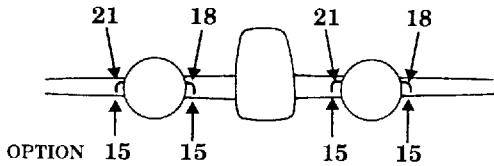

Messerschmitt Me-410 B-1

1/48 scale detail set for MONOGRAM-REVELL kit

-  OPPOSITE SIDE
-  REMOVE
-  BEND
-  REPLACE
-  GRIND

INSTRUMENT PANELS

RADIATORS

RIGHT WING BOTTOM

EXHAUSTS SHIELDS

WING RADIATORS