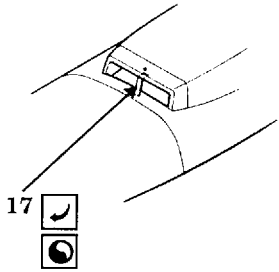

Messerschmitt Me-410 B-1

1/48 scale detail set for MONOGRAM-REVELL kit

-  OPPOSITE SIDE
-  REMOVE
-  BEND
-  REPLACE
-  GRIND

INSTRUMENT PANELS

RADIATORS

RIGHT WING BOTTOM

EXHAUSTS SHIELDS

WING RADIATORS