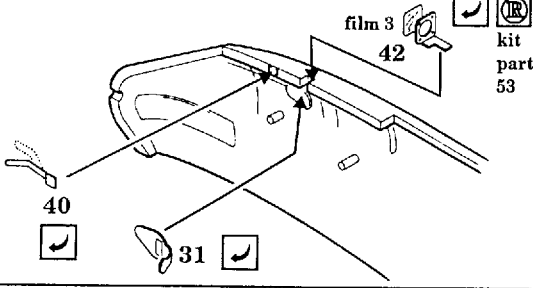

Messerschmitt Me-410 B-1

1/48 scale detail set for MONOGRAM-REVELL kit

-  OPPOSITE SIDE
-  REMOVE
-  BEND
-  REPLACE
-  GRIND

INSTRUMENT PANELS

RADIATORS

RIGHT WING BOTTOM

EXHAUSTS SHIELDS

WING RADIATORS