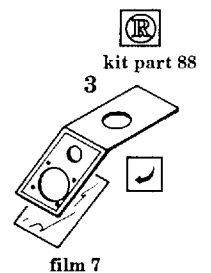

Messerschmitt Me-410 B-1

1/48 scale detail set for MONOGRAM-REVELL kit

-  OPPOSITE SIDE
-  REMOVE
-  BEND
-  REPLACE
-  GRIND

INSTRUMENT PANELS

RADIATORS

RIGHT WING BOTTOM

EXHAUSTS SHIELDS

WING RADIATORS