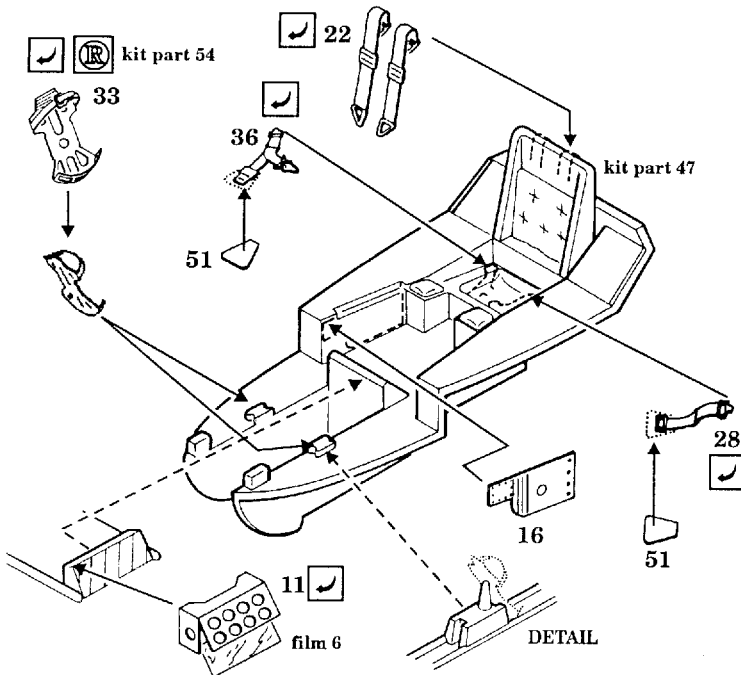

Messerschmitt Me-410 B-1

1/48 scale detail set for MONOGRAM-REVELL kit

-  OPPOSITE SIDE
-  REMOVE
-  BEND
-  REPLACE
-  GRIND

INSTRUMENT PANELS

RADIATORS

RIGHT WING BOTTOM

EXHAUSTS SHIELDS

WING RADIATORS