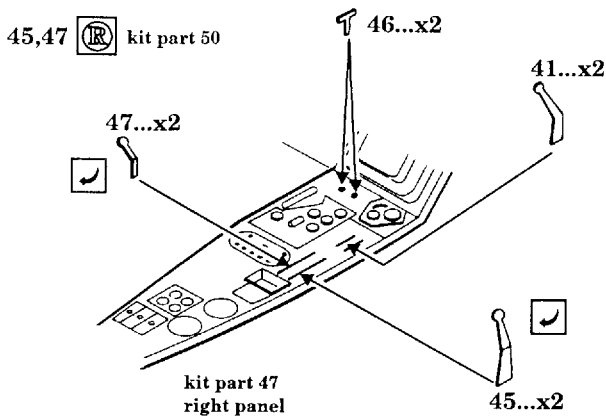

Messerschmitt Me-410 B-1

1/48 scale detail set for MONOGRAM-REVELL kit

-  OPPOSITE SIDE
-  REMOVE
-  BEND
-  REPLACE
-  GRIND

INSTRUMENT PANELS

RADIATORS

RIGHT WING BOTTOM

EXHAUSTS SHIELDS

WING RADIATORS