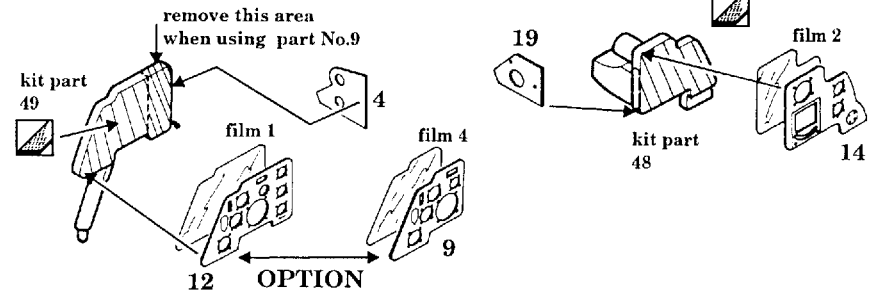

Messerschmitt Me-410 B-1

1/48 scale detail set for MONOGRAM-REVELL kit

-  OPPOSITE SIDE
-  REMOVE
-  BEND
-  REPLACE
-  GRIND

INSTRUMENT PANELS

RADIATORS

RIGHT WING BOTTOM

EXHAUSTS SHIELDS

WING RADIATORS