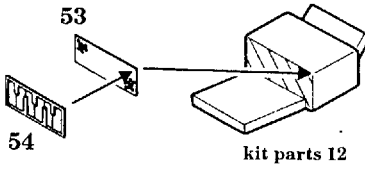

Messerschmitt Me-410 B-1

1/48 scale detail set for MONOGRAM-REVELL kit

-  OPPOSITE SIDE
-  REMOVE
-  BEND
-  REPLACE
-  GRIND

INSTRUMENT PANELS

RADIATORS

RIGHT WING BOTTOM

EXHAUSTS SHIELDS

WING RADIATORS