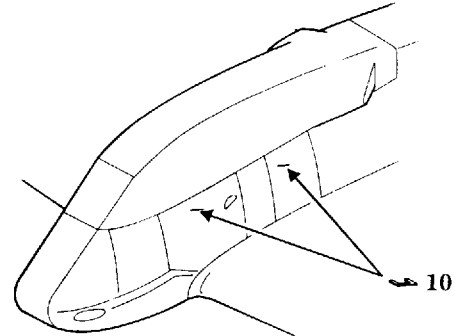

Messerschmitt Me-410 B-1

1/48 scale detail set for MONOGRAM-REVELL kit

-  OPPOSITE SIDE
-  REMOVE
-  BEND
-  REPLACE
-  GRIND

INSTRUMENT PANELS

RADIATORS

RIGHT WING BOTTOM

EXHAUSTS SHIELDS

WING RADIATORS