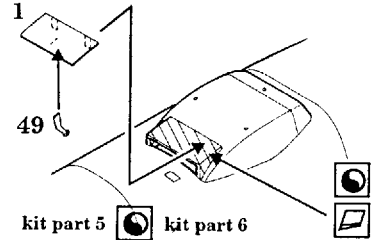

Messerschmitt Me-410 B-1

1/48 scale detail set for MONOGRAM-REVELL kit

-  OPPOSITE SIDE
-  REMOVE
-  BEND
-  REPLACE
-  GRIND

INSTRUMENT PANELS

RADIATORS

RIGHT WING BOTTOM

EXHAUSTS SHIELDS

WING RADIATORS