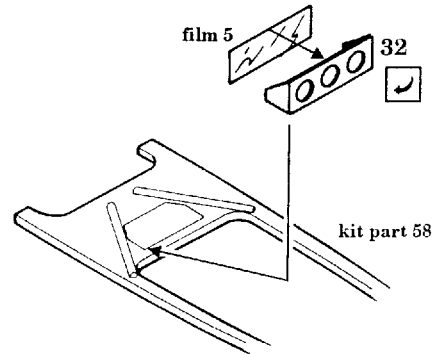

Messerschmitt Me-410 B-1

1/48 scale detail set for MONOGRAM-REVELL kit

-  OPPOSITE SIDE
-  REMOVE
-  BEND
-  REPLACE
-  GRIND

INSTRUMENT PANELS

RADIATORS

RIGHT WING BOTTOM

EXHAUSTS SHIELDS

WING RADIATORS