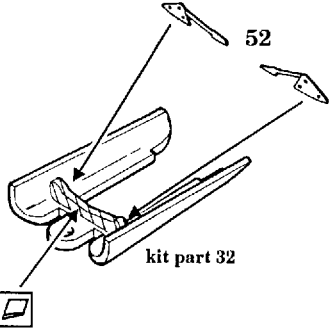

Messerschmitt Me-410 B-1

1/48 scale detail set for MONOGRAM-REVELL kit

-  OPPOSITE SIDE
-  REMOVE
-  BEND
-  REPLACE
-  GRIND

INSTRUMENT PANELS

RADIATORS

RIGHT WING BOTTOM

EXHAUSTS SHIELDS

WING RADIATORS