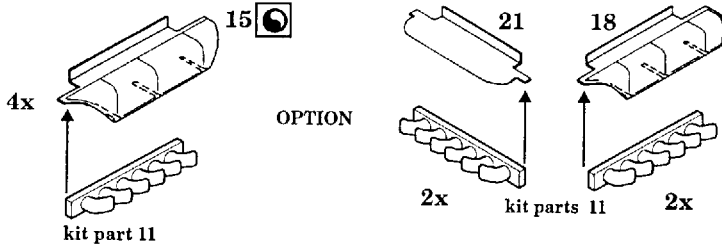

Messerschmitt Me-410 B-1

1/48 scale detail set for MONOGRAM-REVELL kit

-  OPPOSITE SIDE
-  REMOVE
-  BEND
-  REPLACE
-  GRIND

INSTRUMENT PANELS

RADIATORS

RIGHT WING BOTTOM

EXHAUSTS SHIELDS

WING RADIATORS