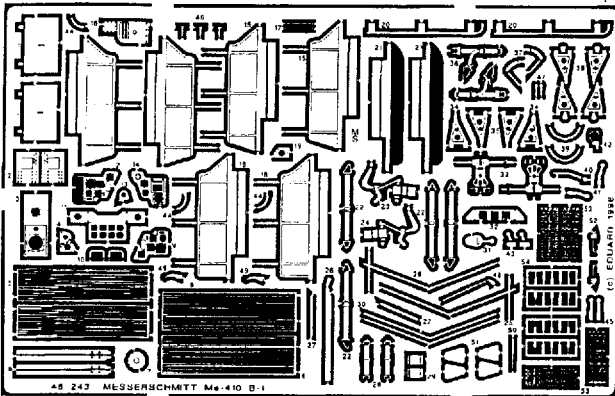

Messerschmitt Me-410 B-1

1/48 scale detail set for MONOGRAM-REVELL kit

-  OPPOSITE SIDE
-  REMOVE
-  BEND
-  REPLACE
-  GRIND

INSTRUMENT PANELS

RADIATORS

RIGHT WING BOTTOM

EXHAUSTS SHIELDS

WING RADIATORS