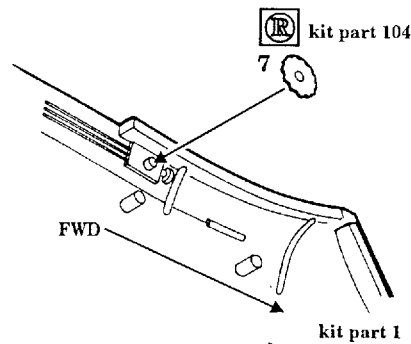

Messerschmitt Me-410 B-1

1/48 scale detail set for MONOGRAM-REVELL kit

-  OPPOSITE SIDE
-  REMOVE
-  BEND
-  REPLACE
-  GRIND

INSTRUMENT PANELS

RADIATORS

RIGHT WING BOTTOM

EXHAUSTS SHIELDS

WING RADIATORS