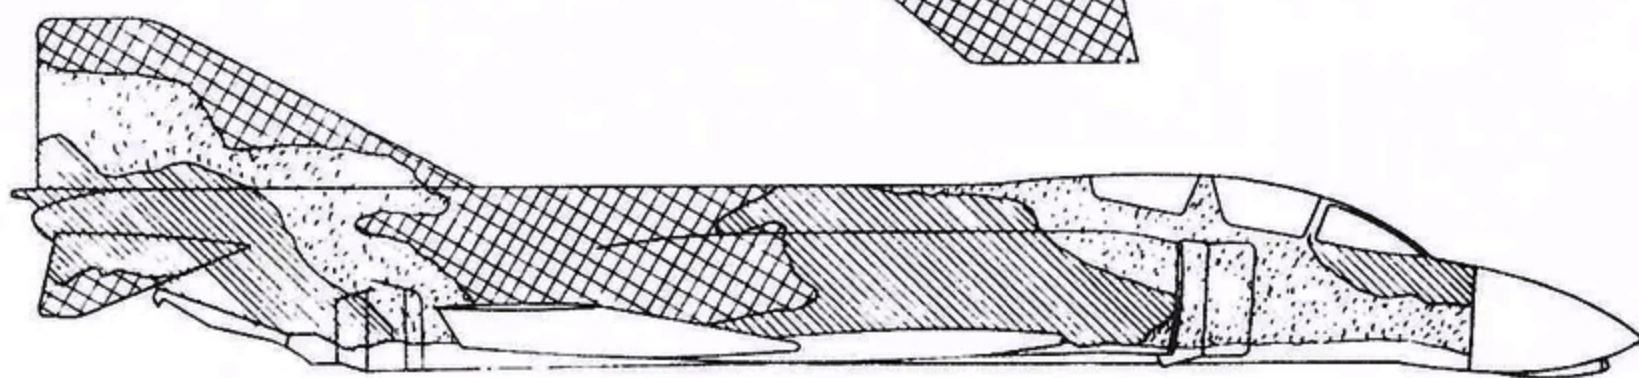

F-4E, "Spunky VI"
Flown by C. O. of
34th TFS
388th TFW
Green stripe forward
Small stripes on front
of drop tanks

F-4E
334th TFS
4th TFW
Blue rudder tip

48-5

Recommended kit: Bachmann/Fujimi F-4E

Official USAF camouflage pattern for the F-4.