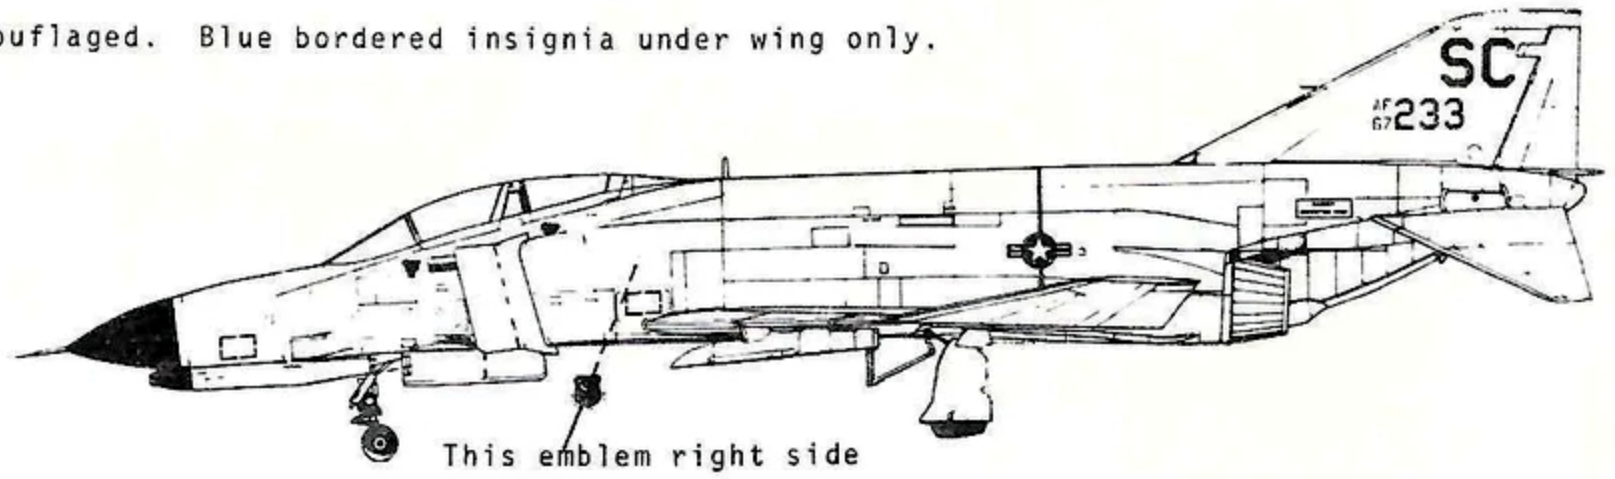

MICROSCALE SHEET #48-5 F-4E PHANTOMS

All aircraft are camouflaged. Blue bordered insignia under wing only.

F-4E
336th TFS
4th TFW
Yellow rudder tip

F-4E, "Okie"
34th TFS
388th TFW
Blue rudder tip

F-4E
34th TFS
388th TFW
Blue rudder tip

F-4E, "Spunky VI"
Flown by C. O. of
34th TFS
388th TFW
Green stripe forward
Small stripes on front
of drop tanks

F-4E
334th TFS
4th TFW
Blue rudder tip

48-5

Recommended kit: Bachmann/Fujimi F-4E

Official USAF camouflage pattern for the F-4.