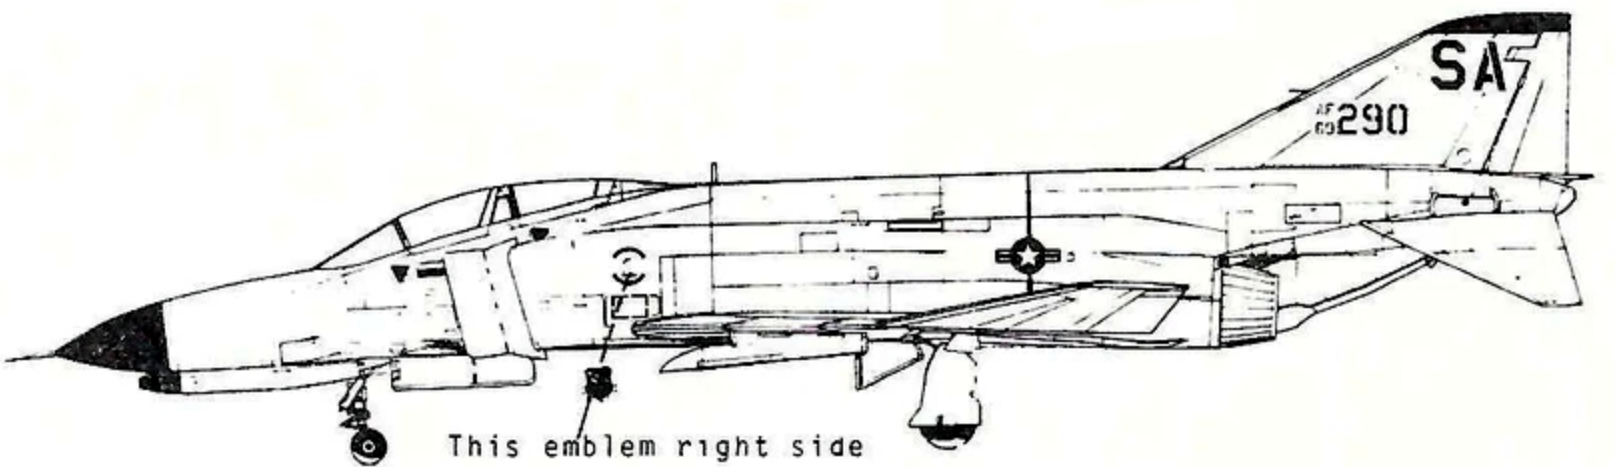

MICROSCALE SHEET #48-5 F-4E PHANTOMS

All aircraft are camouflaged. Blue bordered insignia under wing only.

F-4E
336th TFS
4th TFW
Yellow rudder tip

F-4E, "Okie"
34th TFS
388th TFW
Blue rudder tip

F-4E
34th TFS
388th TFW
Blue rudder tip

F-4E, "Spunky VI"
Flown by C. O. of
34th TFS
388th TFW
Green stripe forward
Small stripes on front
of drop tanks

F-4E
334th TFS
4th TFW
Blue rudder tip

48-5

Recommended kit: Bachmann/Fujimi F-4E

Official USAF camouflage pattern for the F-4.