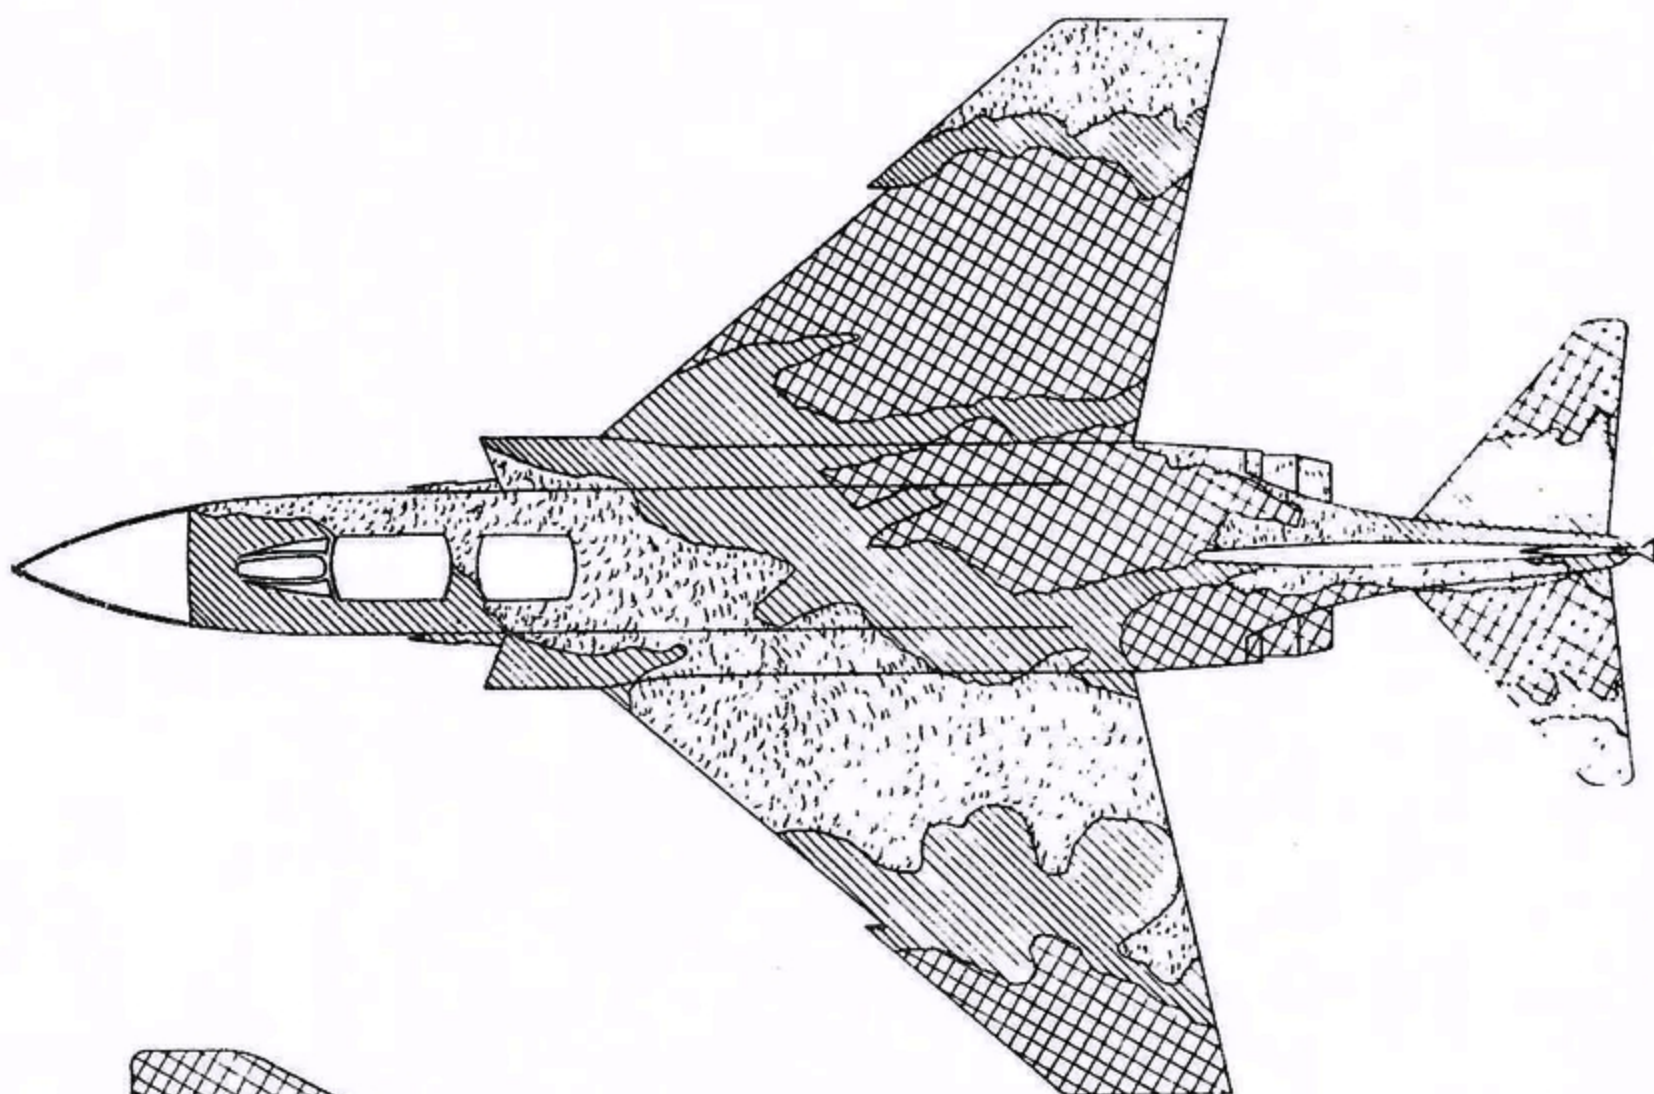

MICROSCALE SHEET #48-5 F-4E PHANTOMS

All aircraft are camouflaged. Blue bordered insignia under wing only.

F-4E
336th TFS
4th TFW
Yellow rudder tip

F-4E, "Okie"
34th TFS
388th TFW
Blue rudder tip

F-4E
34th TFS
388th TFW
Blue rudder tip

F-4E, "Spunky VI"
Flown by C. O. of
34th TFS
388th TFW
Green stripe forward
Small stripes on front
of drop tanks

F-4E
334th TFS
4th TFW
Blue rudder tip

48-5

Recommended kit: Bachmann/Fujimi F-4E

Official USAF camouflage pattern for the F-4.