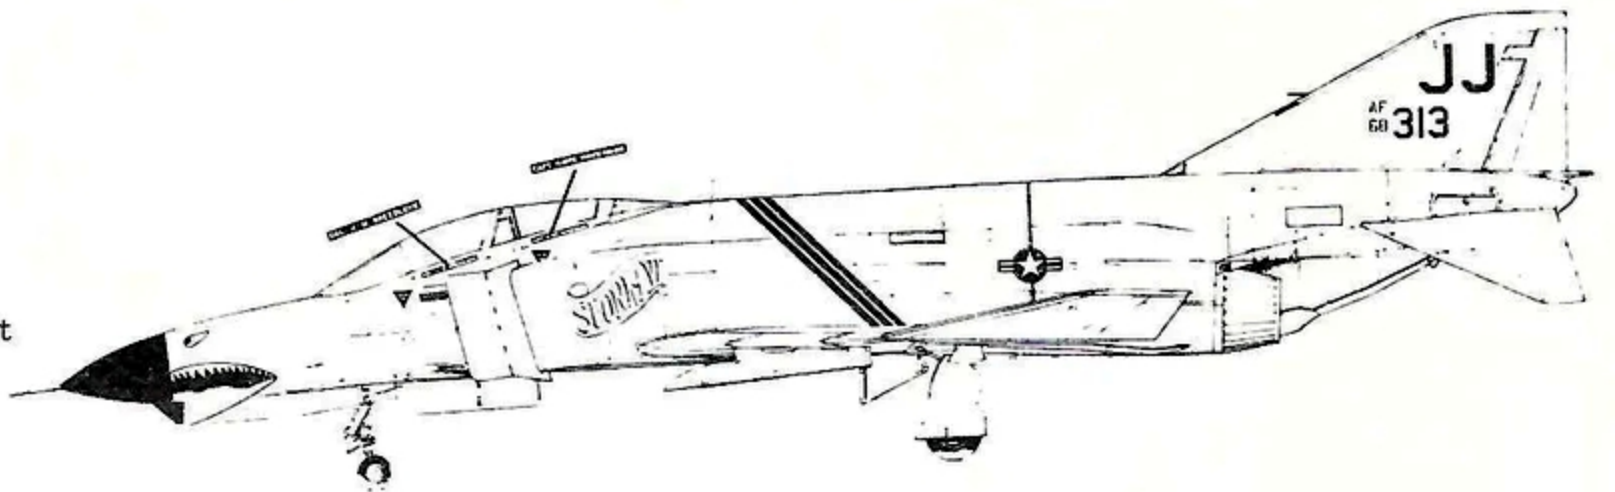

MICROSCALE SHEET #48-5 F-4E PHANTOMS

All aircraft are camouflaged. Blue bordered insignia under wing only.

F-4E
336th TFS
4th TFW
Yellow rudder tip

F-4E, "Okie"
34th TFS
388th TFW
Blue rudder tip

F-4E
34th TFS
388th TFW
Blue rudder tip

F-4E, "Spunky VI"
Flown by C. O. of
34th TFS
388th TFW
Green stripe forward
Small stripes on front
of drop tanks

F-4E
334th TFS
4th TFW
Blue rudder tip

48-5

Recommended kit: Bachmann/Fujimi F-4E

Official USAF camouflage pattern for the F-4.