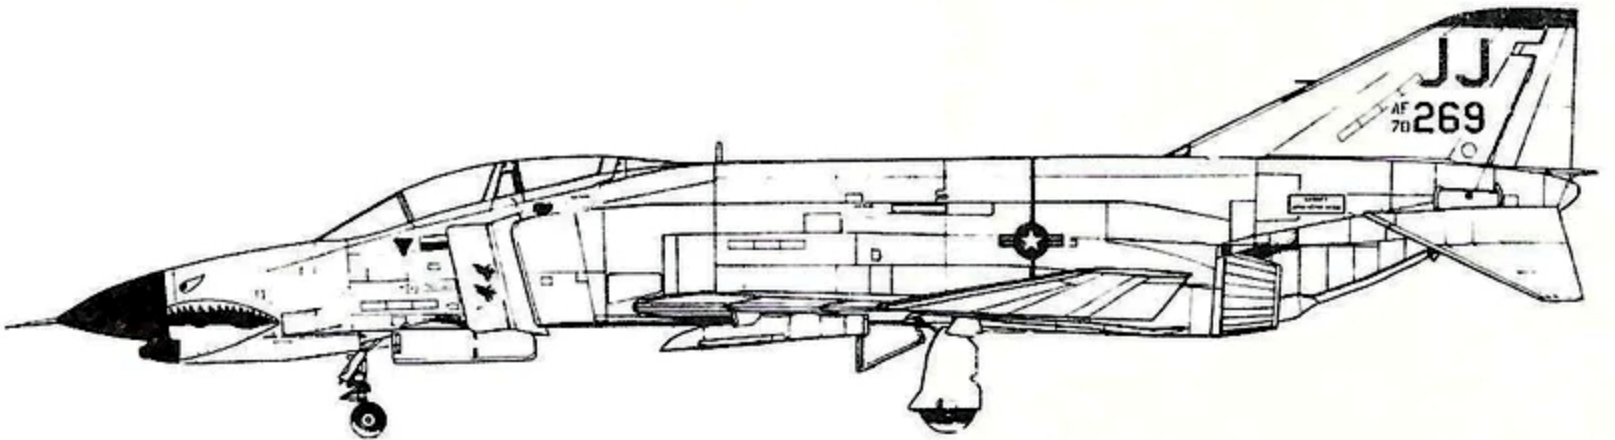

MICROSCALE SHEET #48-5 F-4E PHANTOMS

All aircraft are camouflaged. Blue bordered insignia under wing only.

F-4E
336th TFS
4th TFW
Yellow rudder tip

F-4E, "Okie"
34th TFS
388th TFW
Blue rudder tip

F-4E
34th TFS
388th TFW
Blue rudder tip

F-4E, "Spunky VI"
Flown by C. O. of
34th TFS
388th TFW
Green stripe forward
Small stripes on front
of drop tanks

F-4E
334th TFS
4th TFW
Blue rudder tip

48-5

Recommended kit: Bachmann/Fujimi F-4E

Official USAF camouflage pattern for the F-4.