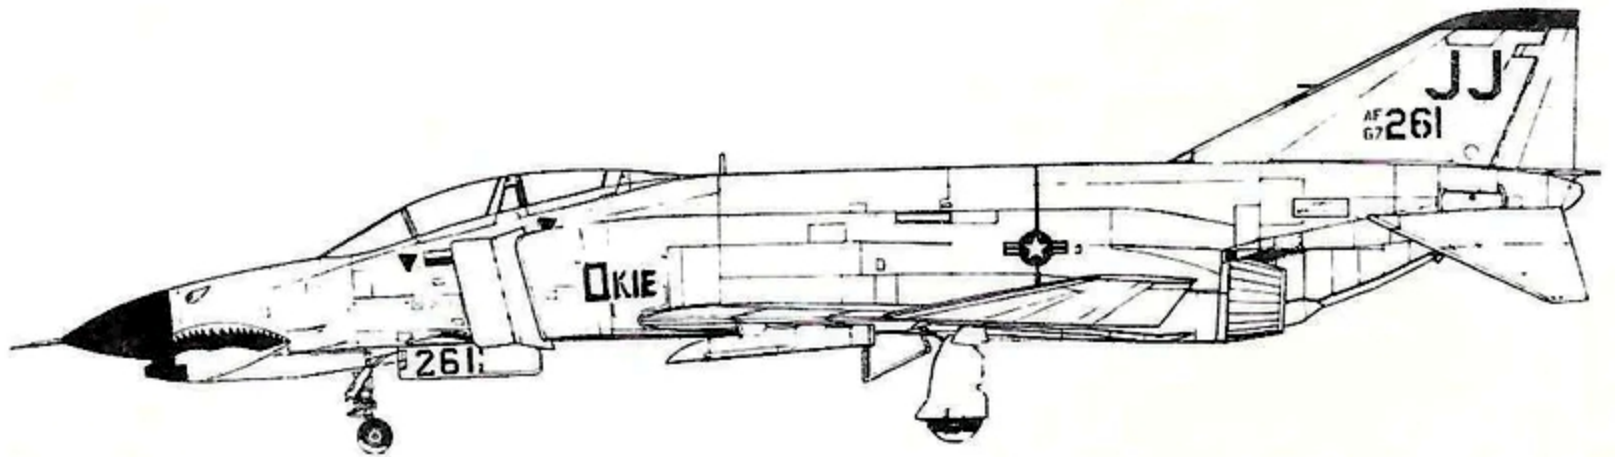

MICROSCALE SHEET #48-5 F-4E PHANTOMS

All aircraft are camouflaged. Blue bordered insignia under wing only.

F-4E
336th TFS
4th TFW
Yellow rudder tip

F-4E, "Okie"
34th TFS
388th TFW
Blue rudder tip

F-4E
34th TFS
388th TFW
Blue rudder tip

F-4E, "Spunky VI"
Flown by C. O. of
34th TFS
388th TFW
Green stripe forward
Small stripes on front
of drop tanks

F-4E
334th TFS
4th TFW
Blue rudder tip

48-5

Recommended kit: Bachmann/Fujimi F-4E

Official USAF camouflage pattern for the F-4.