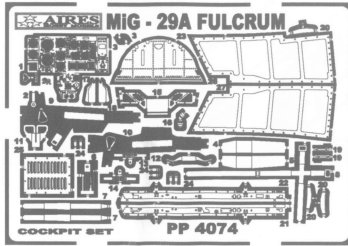

4074 1/48 MiG-29A cockpit set

PHOTO-ETCHED METAL PARTS