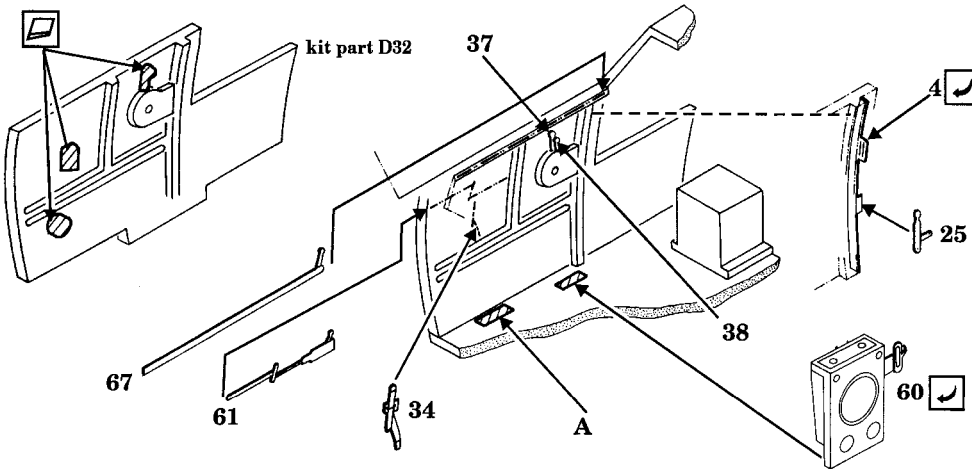

Messerschmitt Bf 109G 6

1/48 scale detail set for HASEGAWA kit

48 230

- OPPOSITE SIDE
- REMOVE
- BEND
- REPLACE
- GRIND

COCKPIT LEFT SIDE

A

kit parts D28,D25

COCKPIT RIGHT SIDE

INSTRUMENT PANEL

HEADRESTS

FLOOR & BELTS