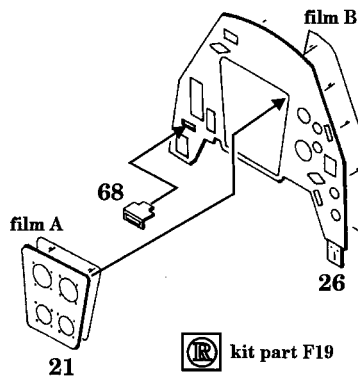

Messerschmitt Bf 109G 6

1/48 scale detail set for HASEGAWA kit

48 230

- OPPOSITE SIDE
- REMOVE
- BEND
- REPLACE
- GRIND

COCKPIT LEFT SIDE

A

kit parts D28,D25

COCKPIT RIGHT SIDE

INSTRUMENT PANEL

HEADRESTS

FLOOR & BELTS