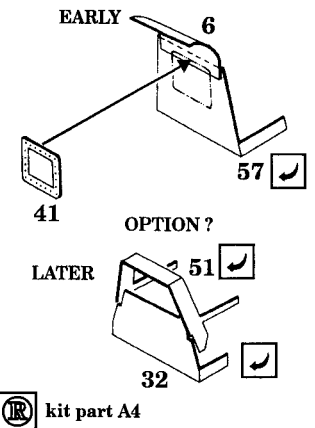

Messerschmitt Bf 109G 6

1/48 scale detail set for HASEGAWA kit

48 230

- OPPOSITE SIDE
- REMOVE
- BEND
- REPLACE
- GRIND

COCKPIT LEFT SIDE

A

kit parts D28,D25

COCKPIT RIGHT SIDE

INSTRUMENT PANEL

HEADRESTS

FLOOR & BELTS