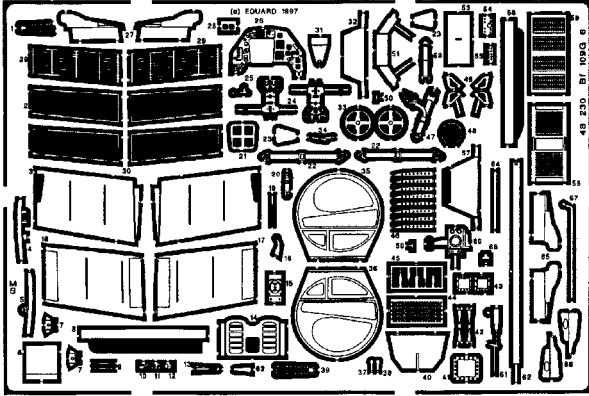

Messerschmitt Bf 109G 6

1/48 scale detail set for HASEGAWA kit

48 230

- OPPOSITE SIDE
- REMOVE
- BEND
- REPLACE
- GRIND

COCKPIT LEFT SIDE

A

kit parts D28,D25

COCKPIT RIGHT SIDE

INSTRUMENT PANEL

HEADRESTS

FLOOR & BELTS