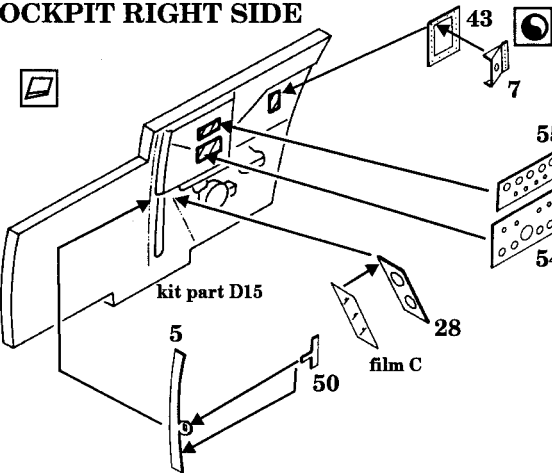

Messerschmitt Bf 109G 6

1/48 scale detail set for HASEGAWA kit

48 230

- OPPOSITE SIDE
- REMOVE
- BEND
- REPLACE
- GRIND

COCKPIT LEFT SIDE

A

kit parts D28,D25

COCKPIT RIGHT SIDE

INSTRUMENT PANEL

HEADRESTS

FLOOR & BELTS