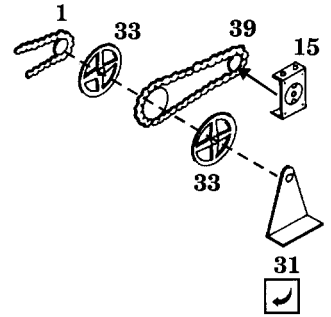

Messerschmitt Bf 109G 6

1/48 scale detail set for HASEGAWA kit

48 230

- OPPOSITE SIDE
- REMOVE
- BEND
- REPLACE
- GRIND

COCKPIT LEFT SIDE

A

kit parts D28,D25

COCKPIT RIGHT SIDE

INSTRUMENT PANEL

HEADRESTS

FLOOR & BELTS