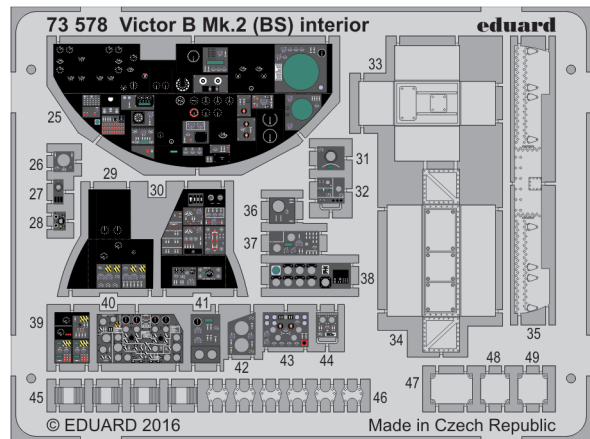

17 16

*main
undercarriage
bay
left side*

18 19

Related products: SS 578 + 73 578 Victor B Mk.2 (BS)

*main
undercarriage
leg
left side*