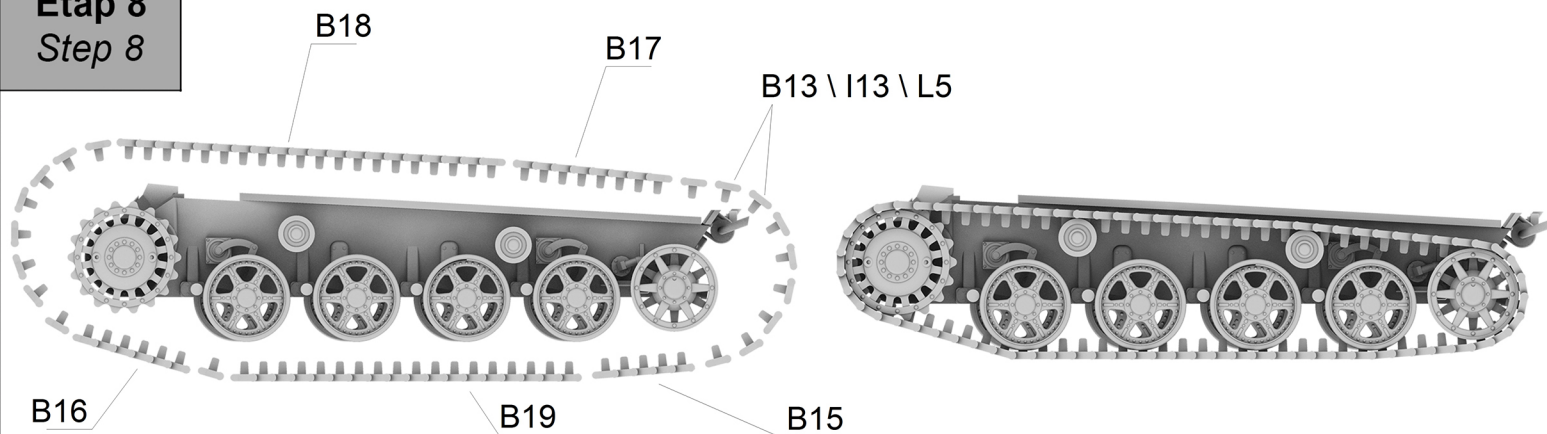

Stridsvagn m/40 L - Swedish Light Tank

Cat. no. 72036

Scale 1/72

3d design: Przemysław Głogowski

Research: IBG crew

IBG Models wants to thank Erik Ahlström, Kjell Svensson and Erik Gustafsson for all the help in creating this model kit!

Etap 1
Step 1

Etap 2
Step 2

Etap 3
Step 3

Etap 4
Step 4

Etap 5
Step 5

Etap 6
Step 6

Etap 7
Step 7

Etap 8
Step 8