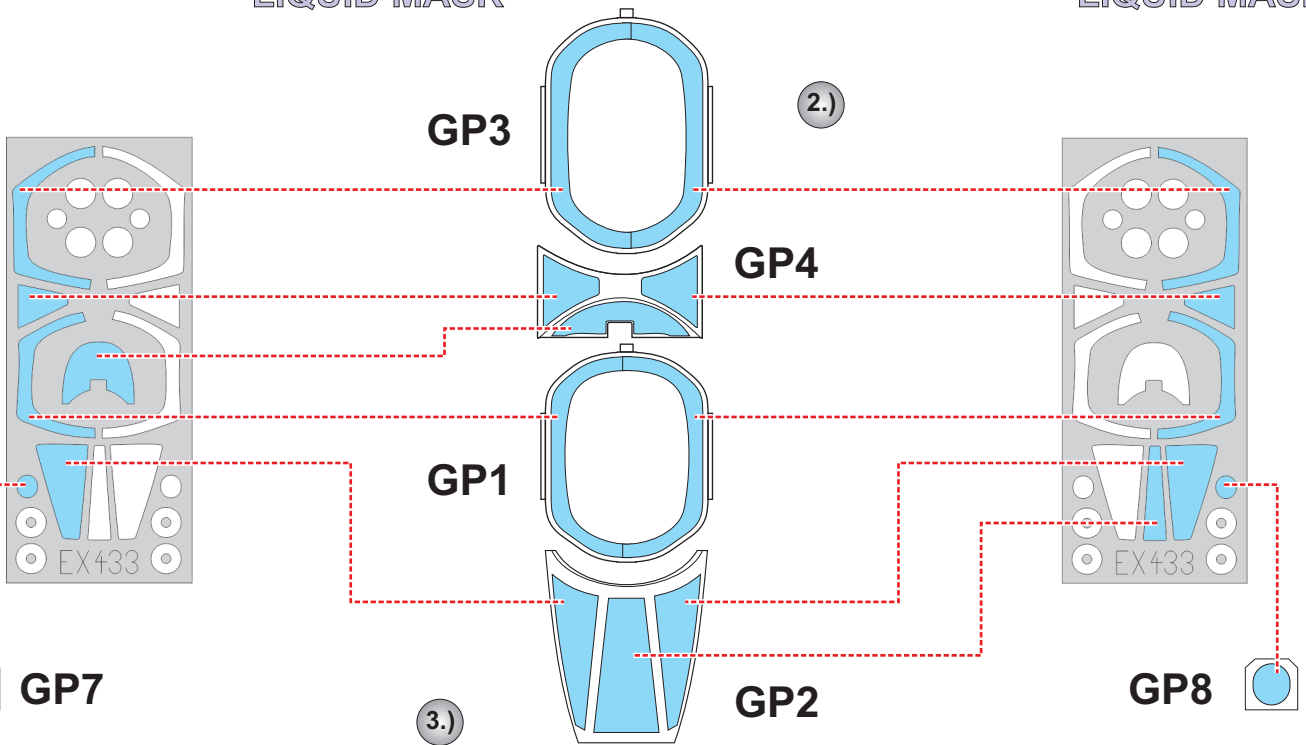

eduard
MASK

EX 433

Jaguar T.2/T.4 1/48

The die-cut mask for accurate canopy frame painting of the *Kitty Hawk KH 80105* scale 1/48 KIT

1.)

LIQUID MASK

LIQUID MASK

2.)

3.)

LIQUID MASK

4.)