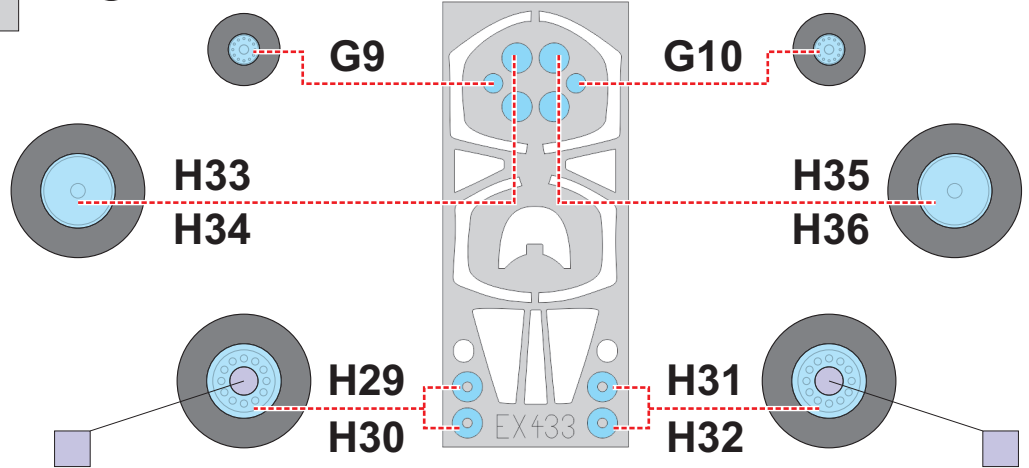

eduard
MASK

EX 433

Jaguar T.2/T.4 1/48

The die-cut mask for accurate canopy frame painting of the *Kitty Hawk KH 80105* scale 1/48 KIT

1.)

LIQUID MASK

LIQUID MASK

2.)

3.)

LIQUID MASK

4.)