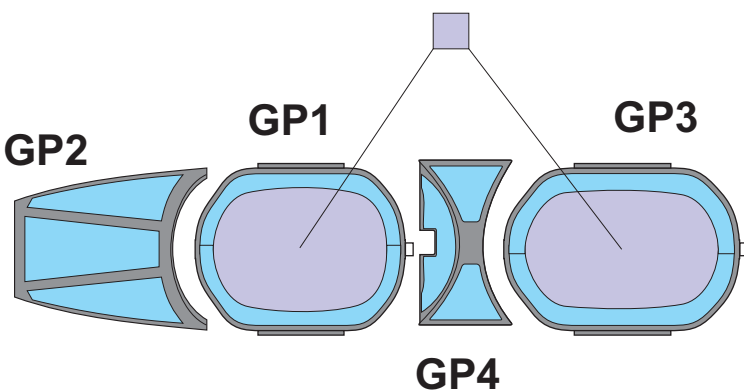

2.)

3.)

LIQUID MASK