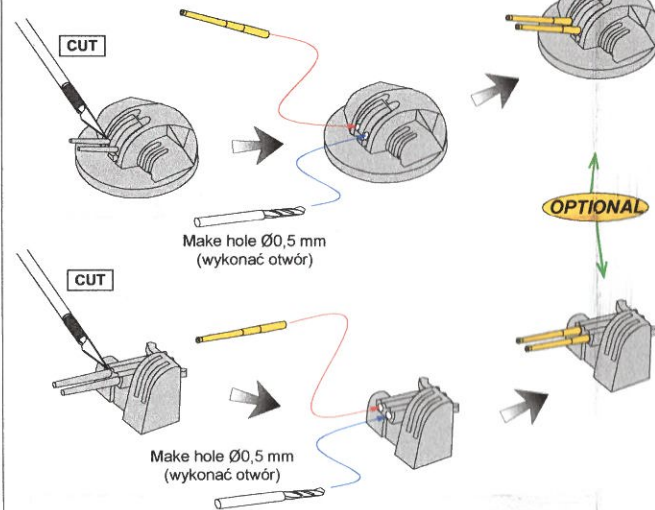

Set of 12 pcs 127 mm A/A barrels for Japan warships

(Zestaw 12 luf do artylerii p/lot 127mm do japońskich okrętów)

1/700 scale update

ABER® 1:700 L-07

WWW.ABER.NET.PL

Made in Poland © 2008

WARNING

OSTRZEŻENIE