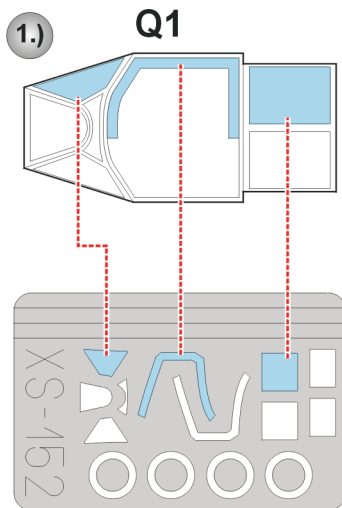

# Spitfire Mk.IX

The die-cut mask for accurate canopy frame painting of the  
*Hasegawa 1/72 KIT*

 - LIQUID MASK