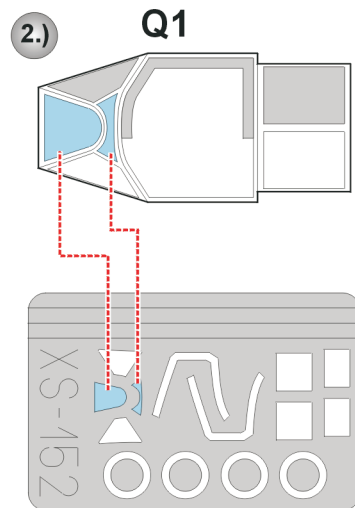

# Spitfire Mk.IX

The die-cut mask for accurate canopy frame painting of the  
*Hasegawa 1/72 KIT*

 - LIQUID MASK