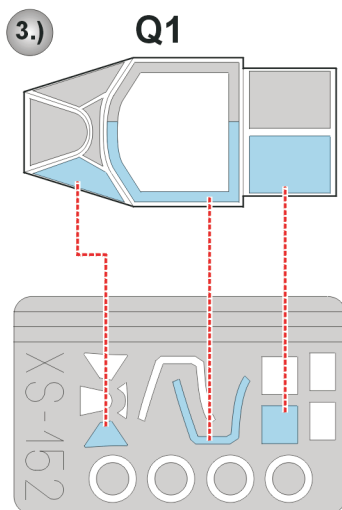

# Spitfire Mk.IX

The die-cut mask for accurate canopy frame painting of the  
*Hasegawa 1/72 KIT*

 - LIQUID MASK