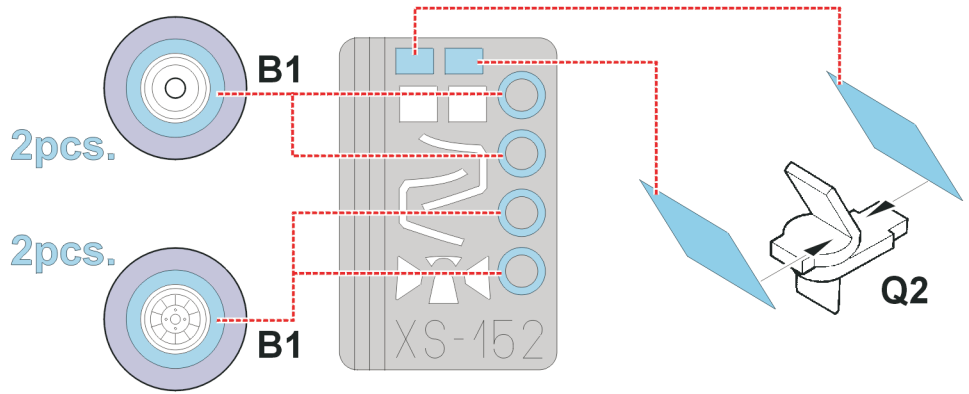

# Spitfire Mk.IX

The die-cut mask for accurate canopy frame painting of the  
*Hasegawa 1/72 KIT*

 - LIQUID MASK