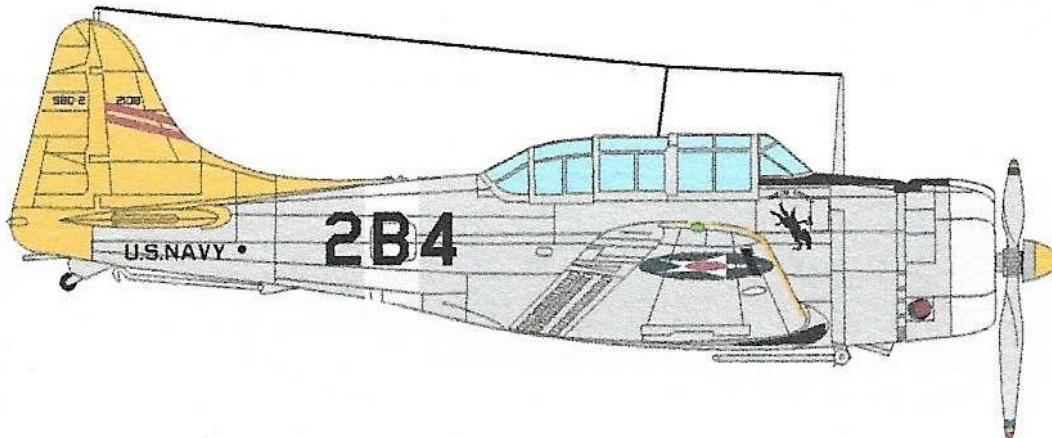

VMB-2 RED DEVILS MCAS NORTH ISLAND 1940

VMB-1 MCAS QUANTICO 1940

VB-2 FROM PHOTOGRAPH TAKEN AT THE DOUGLAS PLANT

**Insignia Red**

**Chrome Yellow**

**True Blue**

**Lemon Yellow**

**Insignia White**

**Black**

**Aluminum**

**WING MARKINGS PLACEMENT**

**References:**

Navy Air Colors Vol.1 Squadron/Signal Publications

The Official Monogram US Navy & Marines Aircraft Color Guide. Monogram Publications

Aerospace Modeler #6 Spring 2007