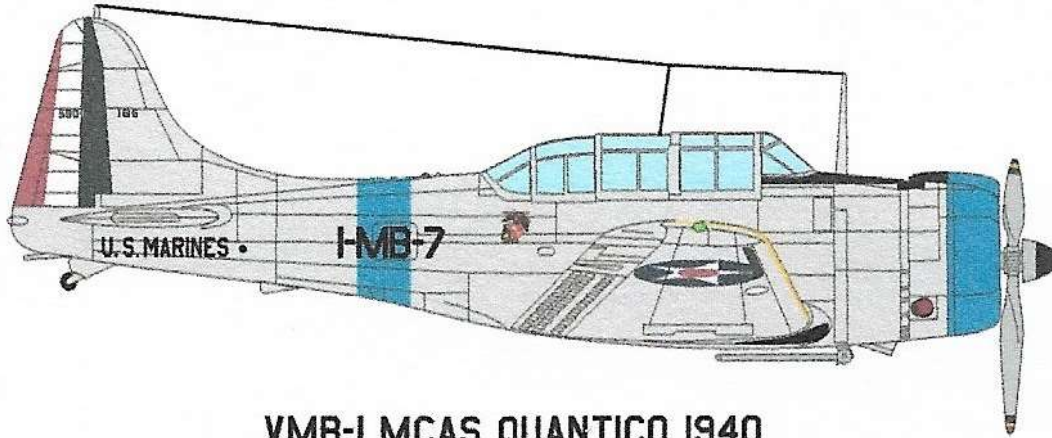

VMB-2 RED DEVILS MCAS NORTH ISLAND 1940

VMB-1 MCAS QUANTICO 1940

VB-2 FROM PHOTOGRAPH TAKEN AT THE DOUGLAS PLANT

**Insignia Red**

**Chrome Yellow**

**True Blue**

**Lemon Yellow**

**Insignia White**