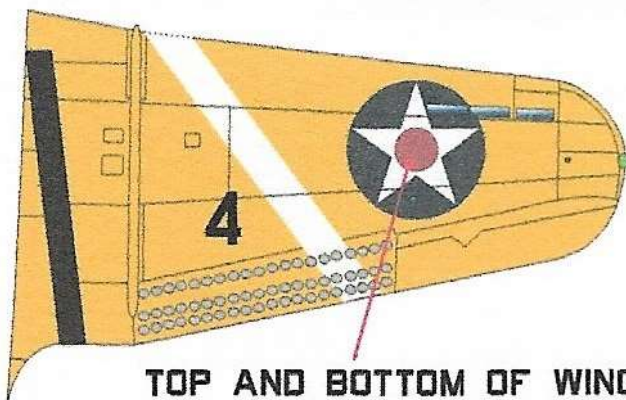

WING MARKINGS PLACEMENT

References:

Navy Air Colors Vol.1 Squadron/Signal Publications

The Official Monogram US Navy & Marines Aircraft Color Guide. Monogram Publications

Aerospace Modeler #6 Spring 2007

Detail & Scale #48 SBD Dauntless

Walkaround #33 SBD Dauntless S/S Publications