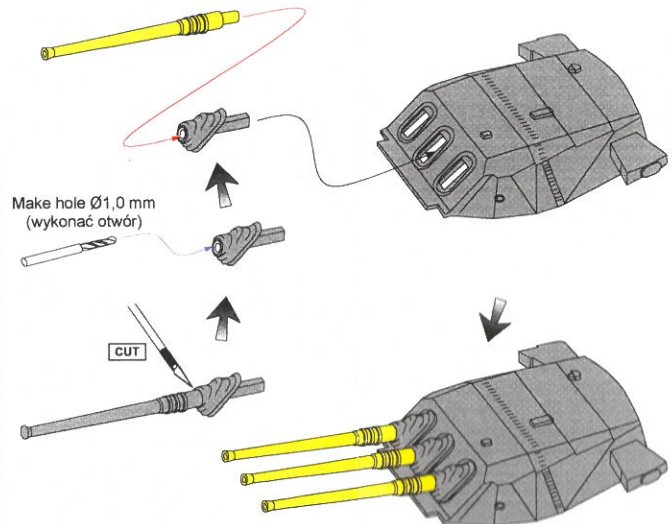

Set of 9 pcs 460 mm barrels
for Japan war ships
(Zestaw 9 luf 460 mm do Japońskich okrętów)

Yamato, Musashi

1/700 scale update

ABER® 1:700 L-05

WWW.ABER.NET.PL

Made in Poland © 2008

WARNING