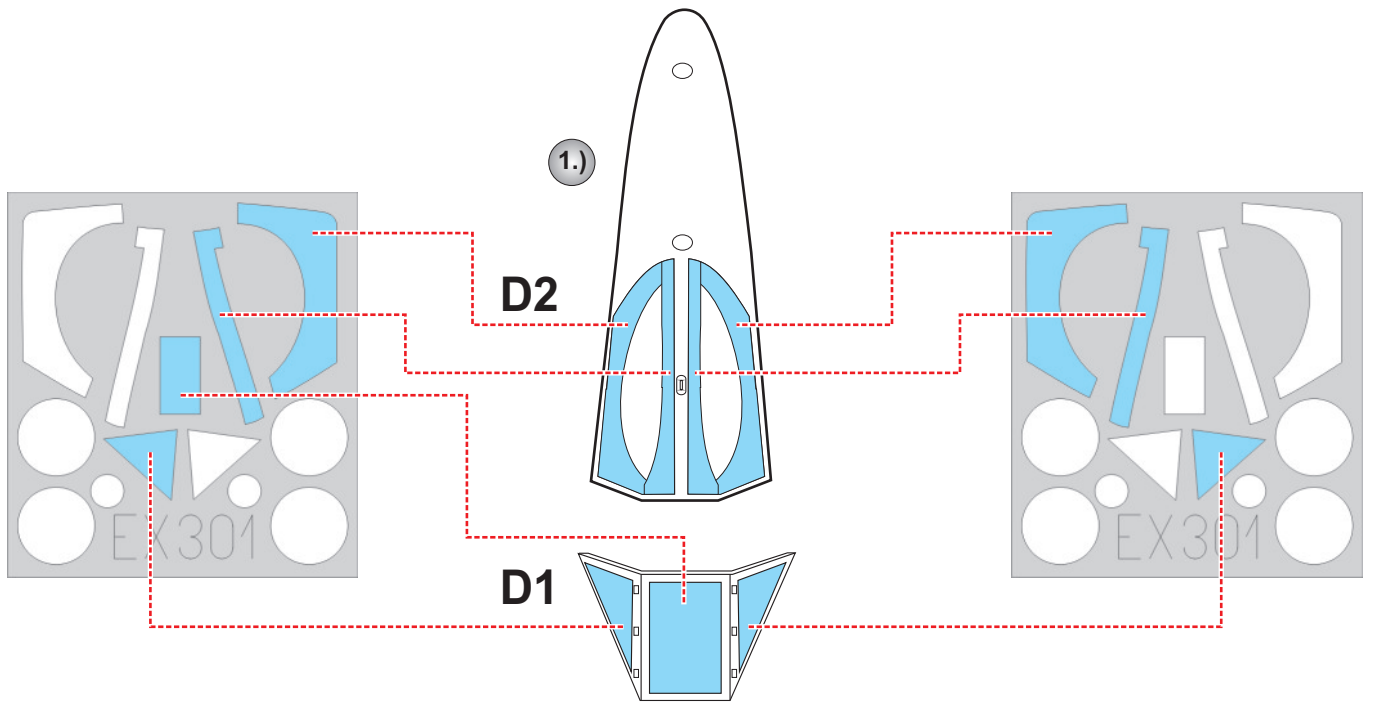

**eduard**  
**MASK**

**EX 301**

# Ta 152C 1/48

The die-cut mask for accurate canopy frame painting of the  
*Dragon* *scale 1/48 KIT*

2.) LIQUID MASK ■