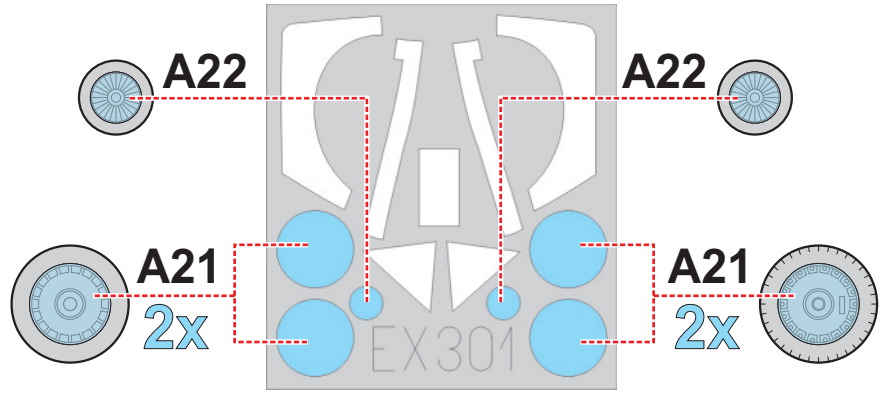

**eduard**  
**MASK**

**EX 301**

# Ta 152C 1/48

The die-cut mask for accurate canopy frame painting of the  
*Dragon* *scale 1/48 KIT*

2.) LIQUID MASK ■