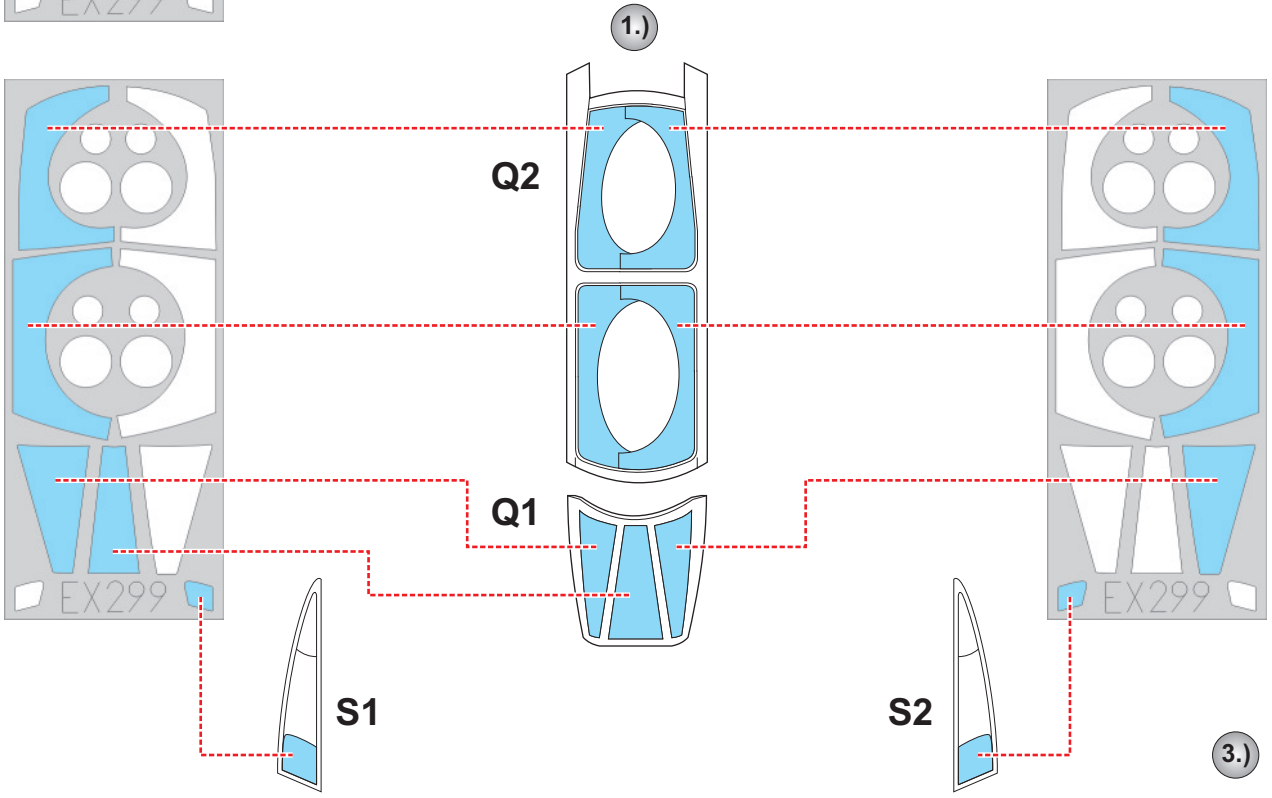

eduard
MASK

EX 299

Tornado IDS 1/48

The die-cut mask for accurate canopy frame painting of the
Hobby Boss scale 1/48 KIT

2.) **LIQUID MASK**

3.)