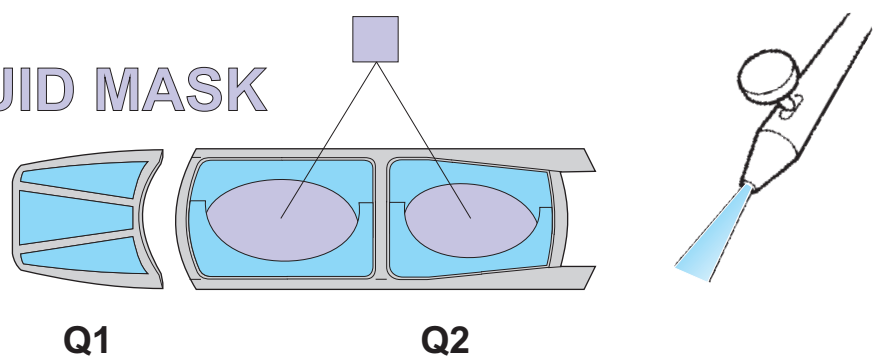

eduard
MASK

EX 299

Tornado IDS 1/48

The die-cut mask for accurate canopy frame painting of the
Hobby Boss scale 1/48 KIT

2.) **LIQUID MASK**

3.)