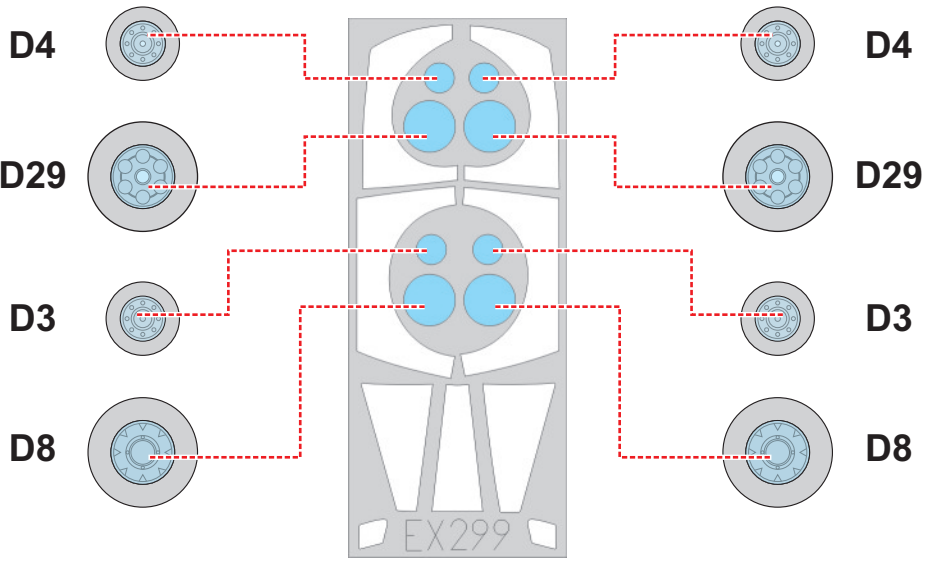

eduard
MASK

EX 299

Tornado IDS 1/48

The die-cut mask for accurate canopy frame painting of the
Hobby Boss scale 1/48 KIT

2.) **LIQUID MASK**

3.)