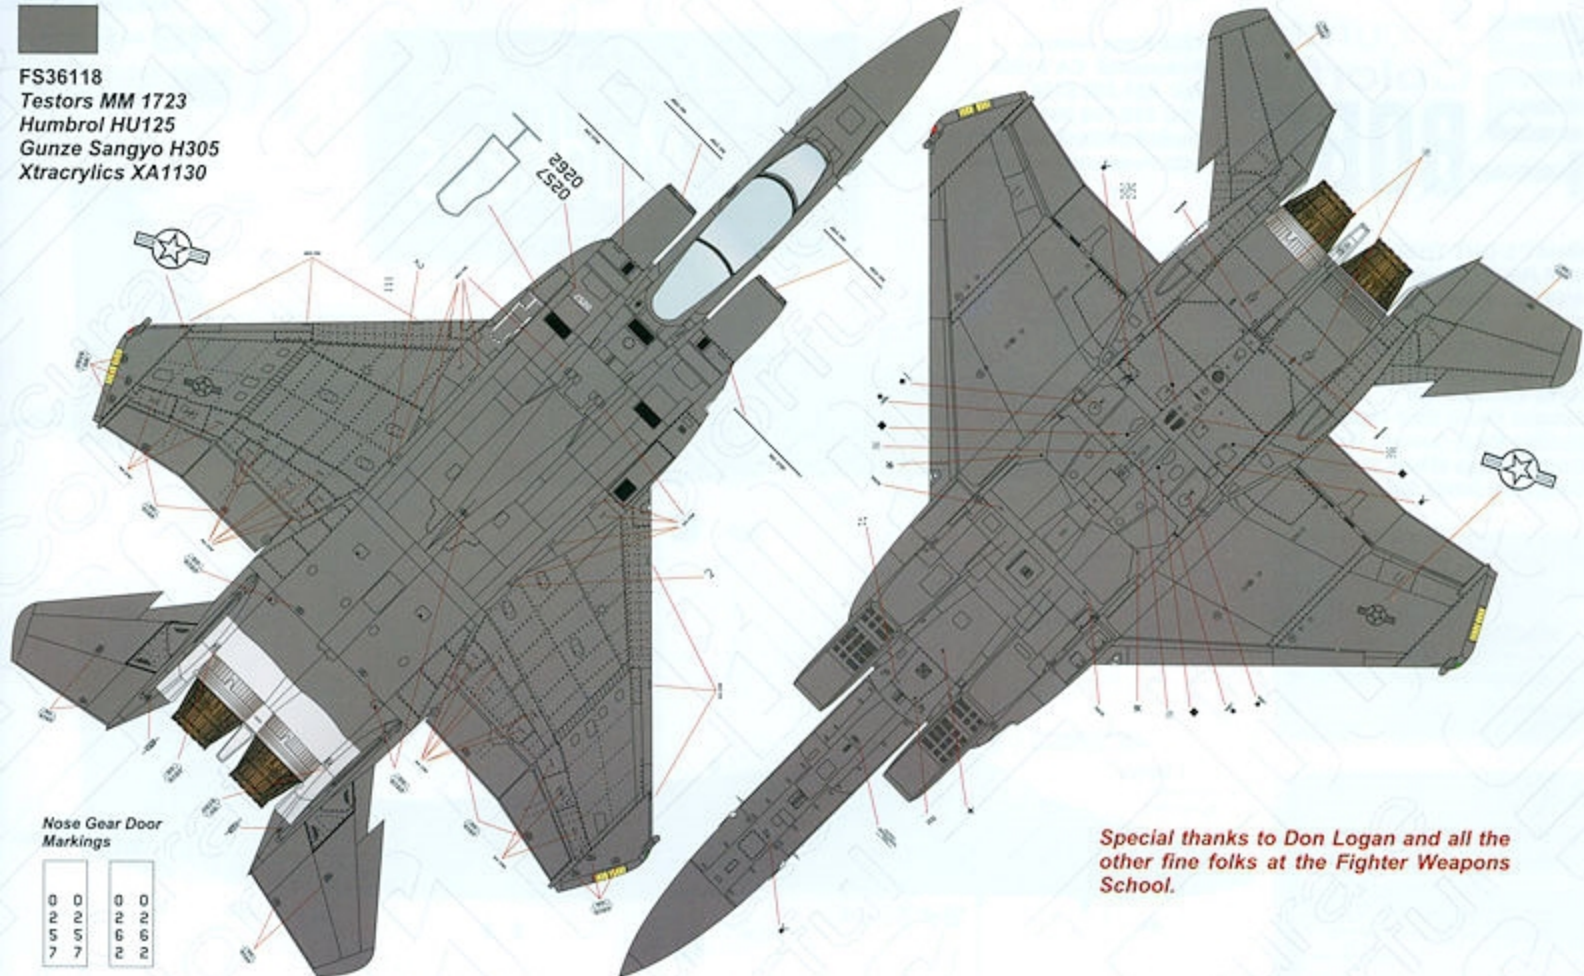

FS36118
Testors MM 1723
Humbrol HU125
Gunze Sangyo H305
Xtracrylics XA1130

Nose Gear Door
Markings

0	0	0	0
2	2	2	2
5	5	6	6
7	7	2	2

Special thanks to Don Logan and all the other fine folks at the Fighter Weapons School.