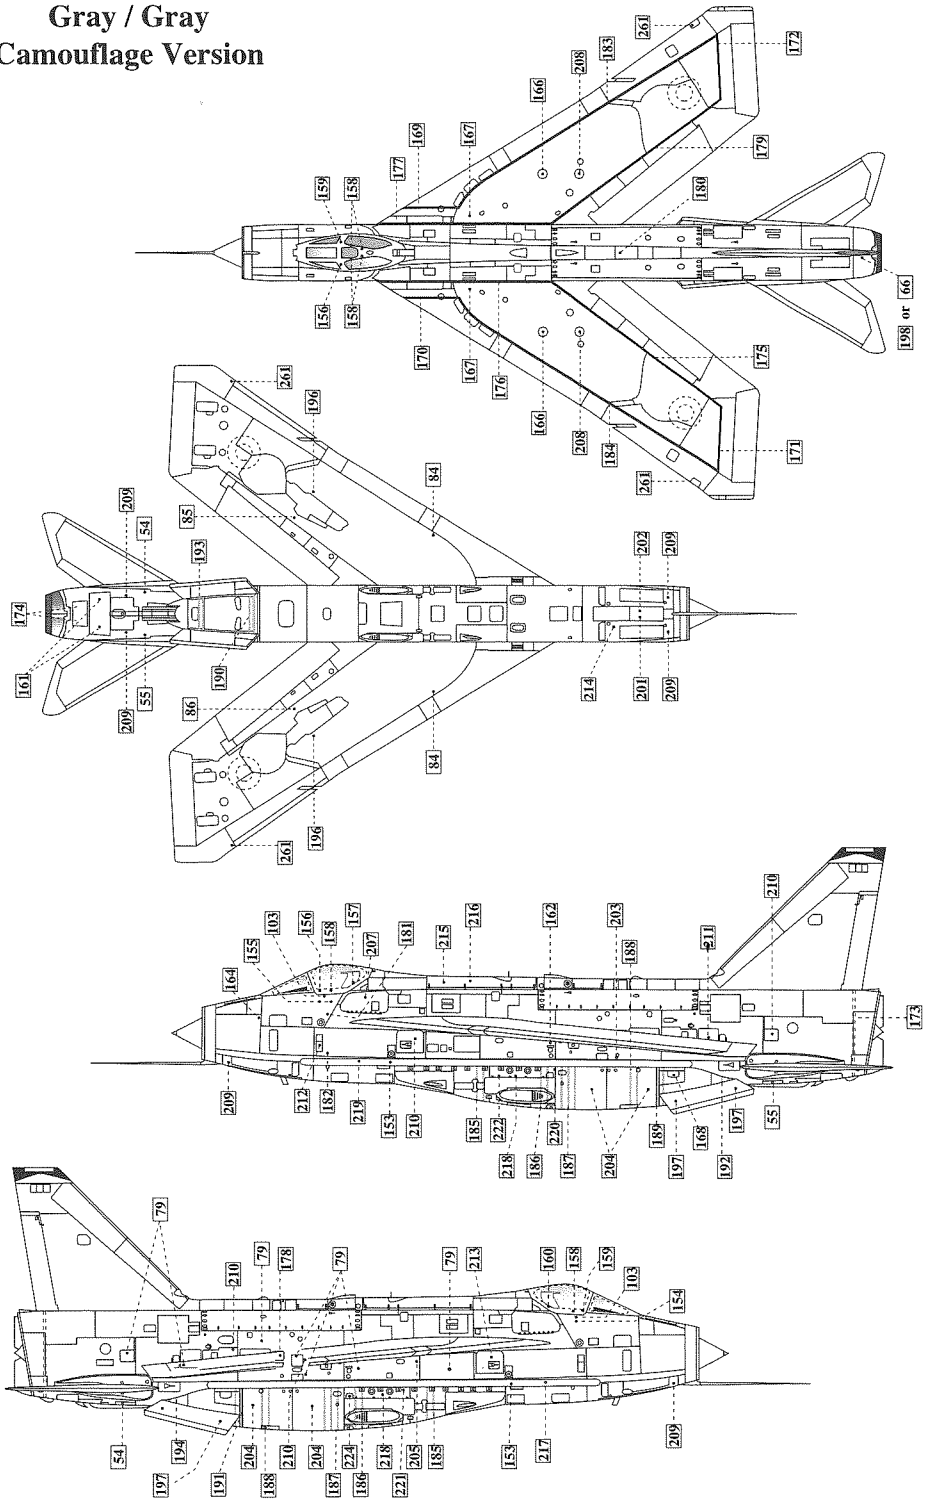

Gray / Gray Camouflage Version