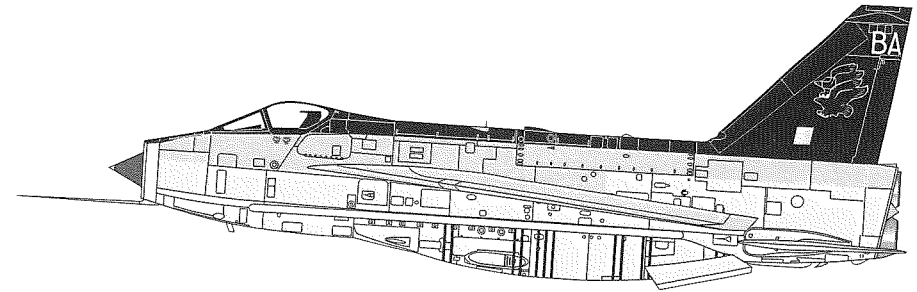

EE LIGHTNING F.6