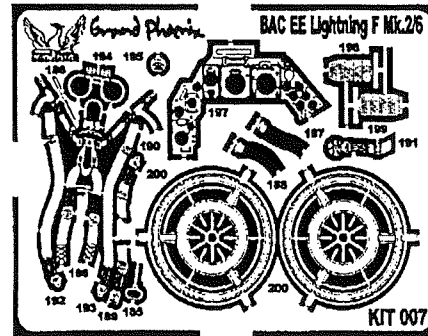

## PHOTO-ETCHED PARTS

12902 SW 132nd Ct.  
Miami, Fl. 33186  
U.S.A  
ph (786) 293-0411  
fax (786) 293-5822

1/48 Scale  
ITEM #KIT 007