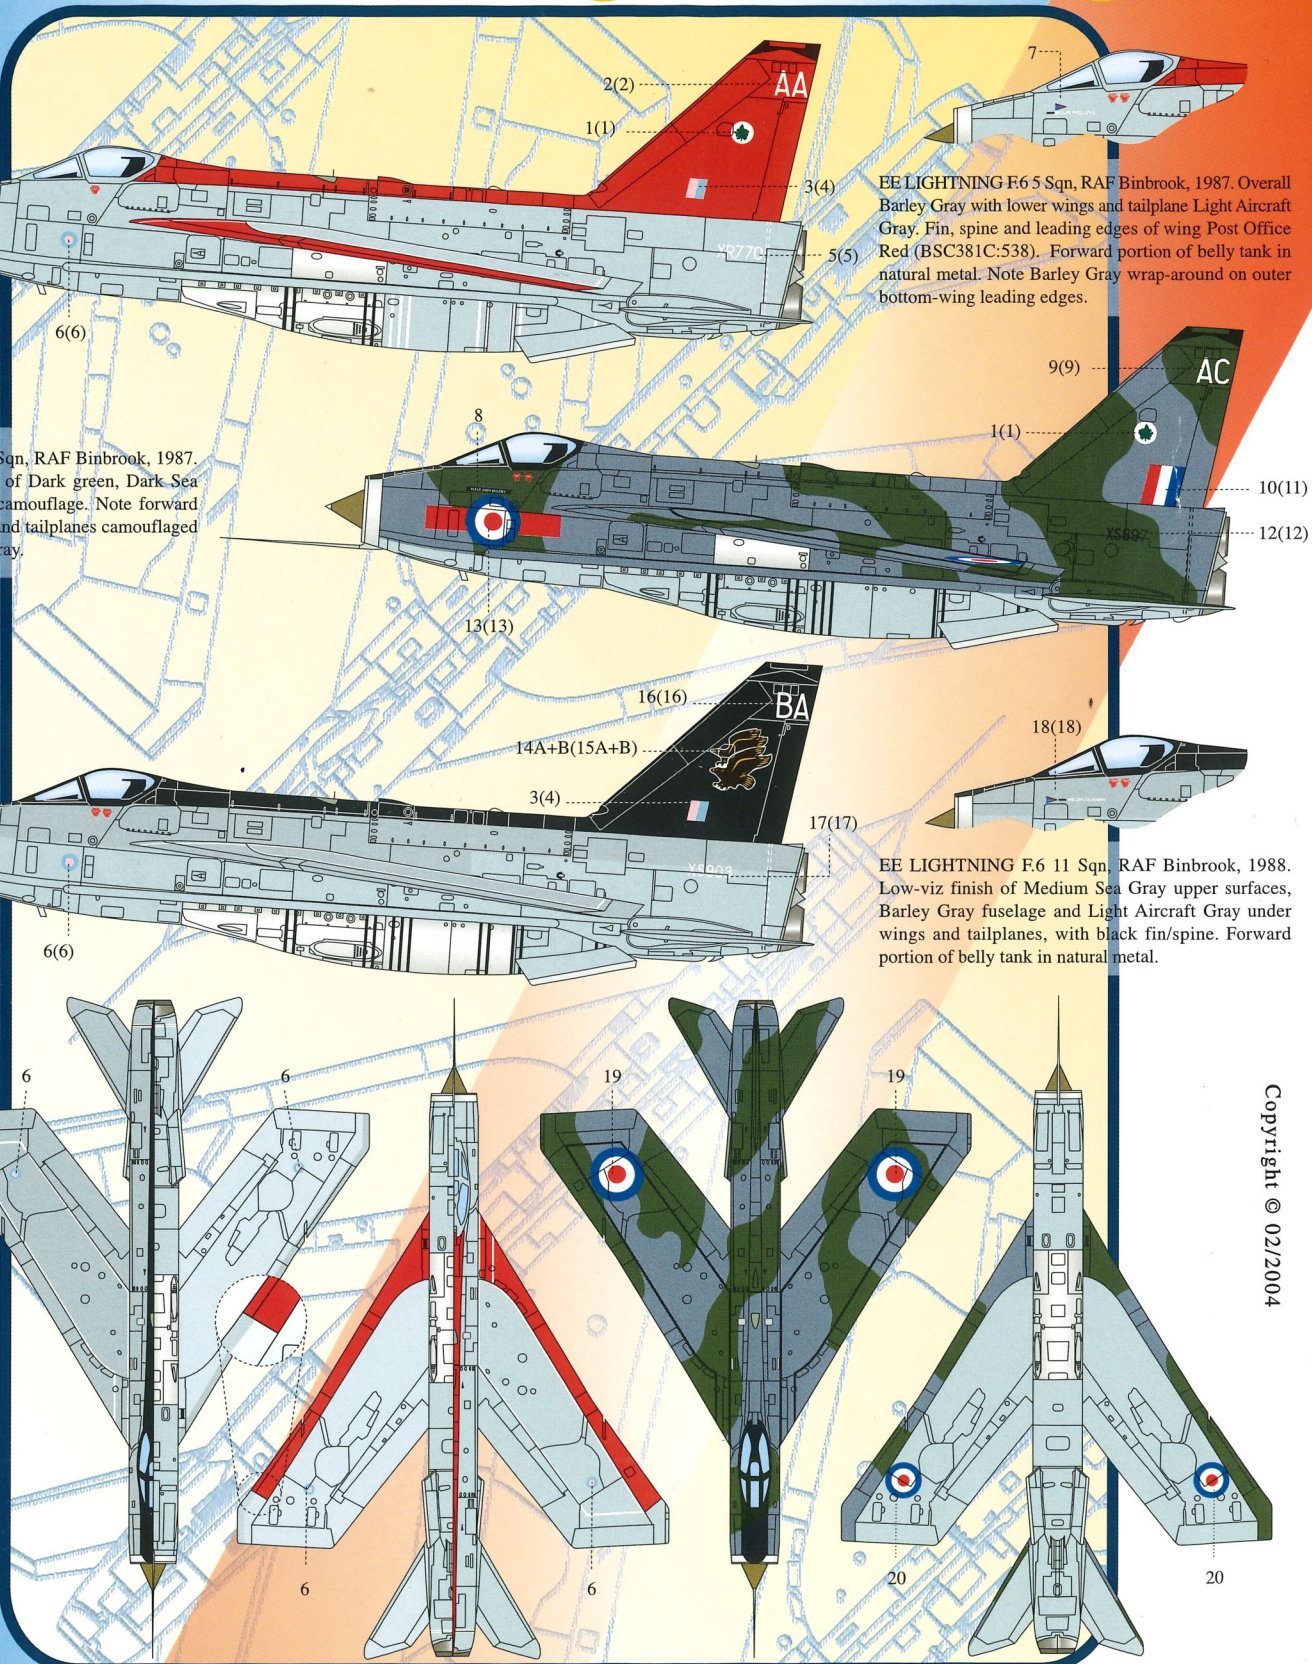

Ultimate Lightning

EE LIGHTNING F.6 5 Sqn, RAF Binbrook, 1987. Special one-off scheme of Dark green, Dark Sea Gray and Barley Gray camouflage. Note forward portion of under wings and tailplanes camouflaged in Dk. Green/Dk. Sea Gray.

EE LIGHTNING F.6 5 Sqn, RAF Binbrook, 1987. Overall Barley Gray with lower wings and tailplane Light Aircraft Gray. Fin, spine and leading edges of wing Post Office Red (BSC381C:538). Forward portion of belly tank in natural metal. Note Barley Gray wrap-around on outer bottom-wing leading edges.

EE LIGHTNING F.6 11 Sqn, RAF Binbrook, 1988. Low-viz finish of Medium Sea Gray upper surfaces, Barley Gray fuselage and Light Aircraft Gray under wings and tailplanes, with black fin/spine. Forward portion of belly tank in natural metal.

EAGLE STRIKE
Productions

EAGLE STRIKE
Productions

12902 SW 132nd Ct. Miami, FL 33186
U.S.A.
Ph: (786) 293-0411, Fax: (786) 293-5822.

Copyright © 02/2004

If you have suggestions for future subject matter, AeroMaster would like to hear from you. Our goal is to provide high quality, well researched decals of unusual and interesting subjects. We value our customers' input, so if you have specific suggestions or photographs of unusual subject matter which you would be willing to share, please contact us.